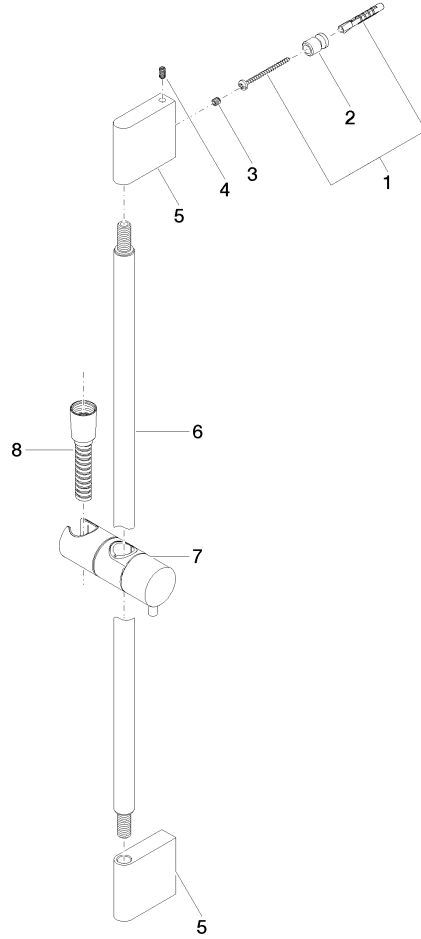

26 413 979

Product version from 10/1/2023