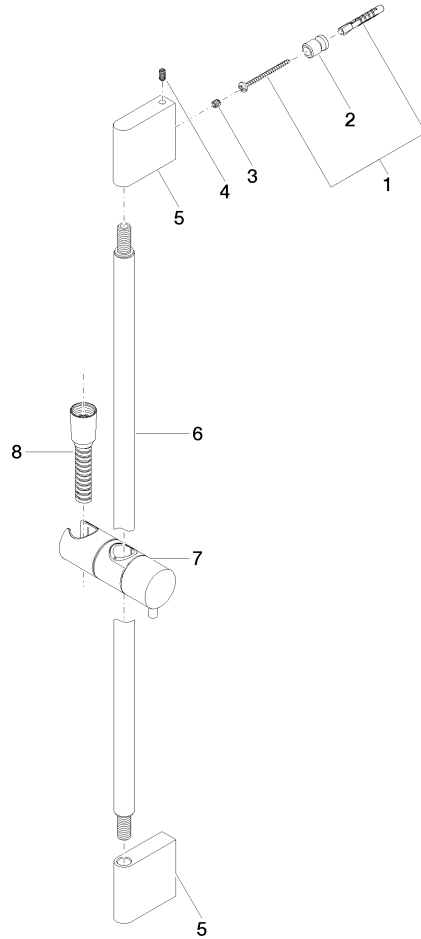

Shower set without hand shower - Light Gold

IMO

26 413 979

Fits: IMO, LULU, MEM, TARA, CL.1, LISSÉ,
VAIA, META, CYO

- slide bar
- Pipe diameter 18 mm
- gauge 853 mm
- metal shower hose 1750mm with integrated anti-twist protection
- shower hose connector 3/8"
- WRAS 2009048

Required miscellaneous

	Concealed wall elbow - •min. recess depth 90 mm •max. recess depth 163 mm	35 085 970 90
--	--	---------------

Required miscellaneous

	Slide unit - Light Gold	12 580 970-26
--	--------------------------------	---------------

26 413 979

mm [inches]

Product version from 10/1/2023

Shower set without hand shower - Light Gold

IMO

26 413 979

Spare parts list

Product version from 10/1/2023

No.	Item Number	Name	Quantity used	Delivery time
	05 17 20 726 02 90	fixing set	13	2