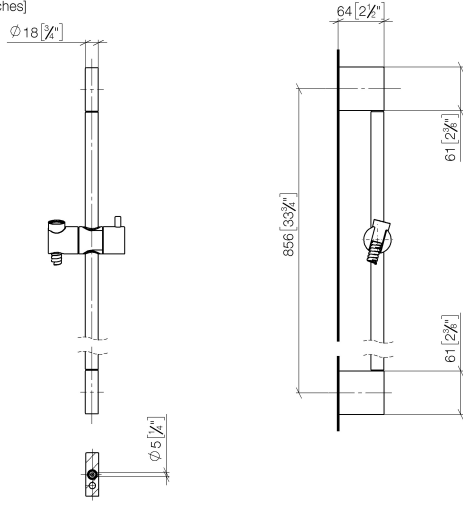

Shower set without hand shower - Light Gold

IMO

26 413 979

Fits: IMO, LULU, MEM, TARA, CL.1, LISSÉ,
VAIA, META, CYO

- slide bar
- Pipe diameter 18 mm
- gauge 853 mm
- metal shower hose 1750mm with integrated anti-twist protection
- shower hose connector 3/8"
- WRAS 2009048

Required miscellaneous

	Concealed wall elbow - •min. recess depth 90 mm •max. recess depth 163 mm	35 085 970 90
--	--	---------------

Required miscellaneous

	Slide unit - Light Gold	12 580 970-26
--	--------------------------------	---------------

26 413 979

mm [inches]

Product version from 10/1/2023

Shower set without hand shower - Light Gold

IMO

26 413 979

Spare parts list

Product version from 10/1/2023

No.	Item Number	Name	Quantity used	Delivery time
	05 17 20 726 02 90	fixing set	13	2