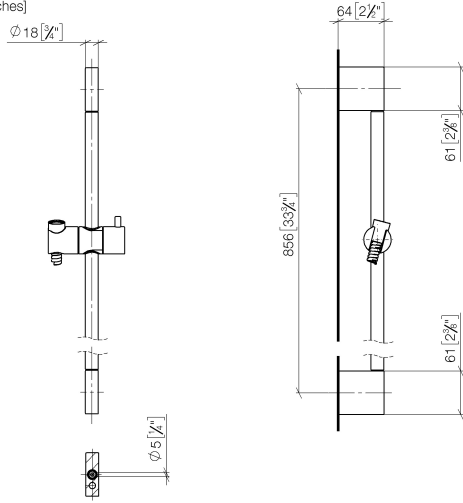

Shower set without hand shower - Brushed Durabronz (23kt Gold)

IMO

26 413 979

- slide bar
- Pipe diameter 18 mm
- gauge 853 mm
- metal shower hose 1750mm with integrated anti-twist protection
- shower hose connector 3/8"
- WRAS 2009048

Shower set without hand shower - Brushed Durabron (23kt Gold)

IMO

26 413 979

Recommended miscellaneous

	Concealed wall elbow - •max. recess depth 163 mm •min. recess depth 90 mm	35 085 970 90
---	--	---------------

Required miscellaneous

	SERIES-VARIOUS Hand shower - Brushed Durabron (23kt Gold)	28 025 979-28 0010
---	--	-----------------------

26 413 979

mm [inches]

Codes & Standards

Scottish Water
Byelaws

UK Water Supply
Regulations