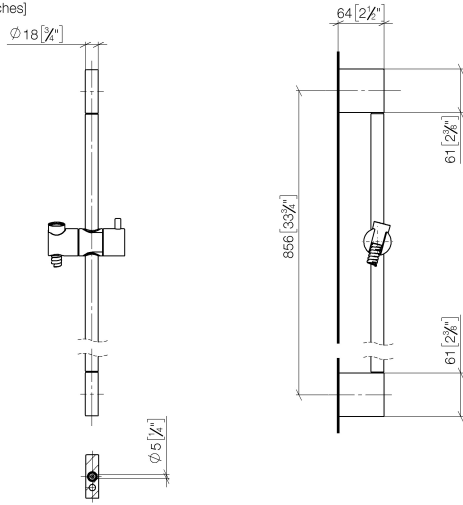

Shower set without hand shower - Champagne (22kt Gold)

IMO

26 413 979

Fits: IMO, LULU, MEM, TARA, CL.1, LISSÉ,
VAIA, META, CYO

- slide bar
- Pipe diameter 18 mm
- gauge 853 mm
- metal shower hose 1750mm with integrated anti-twist protection
- shower hose connector 3/8"
- WRAS 2009048

Recommended miscellaneous

Wall elbow - Champagne (22kt Gold) 28 450 980-47

26 413 979

mm [inches]

26 413 979

Product version from 10/1/2023

Parts for other
finishes can be found
here: [Chrome](#)

Shower set without hand shower - Champagne (22kt Gold)