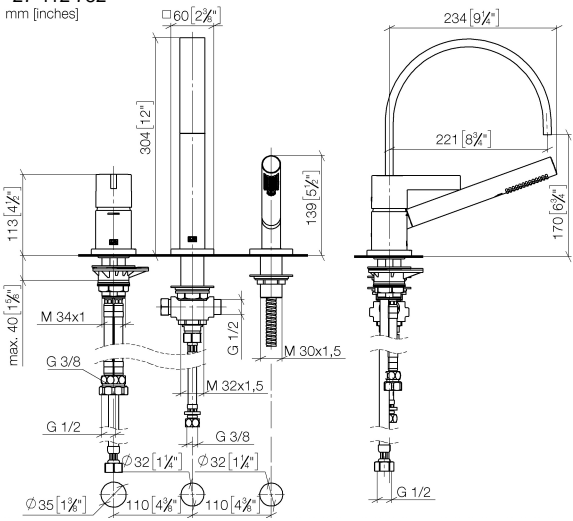

**MEM Three-hole single-lever bath mixer for bath rim or tile edge installation -
Brushed Durabross (23kt Gold)**

MEM

27 412 782

- 220mm projection
 - spout: rectangular normal flow
 - max. flow 20.4 l/min at 3 bar flow pressure
 - Hand shower: COMPACT RAIN, max. flow rate 6.8 l/min (at 3 bar)
 - complete hand shower set with anti-scale system
 - automatic bath/shower diverter
 - height of mixer 300 mm
 - height up to aerator 170 mm
 - hole diameter spout 32 mm
 - single-lever mixer hole diameter 35 mm
 - hole diameter for complete hand shower set 32 mm
 - rosette for mixer 60 x 60mm
 - rosette for spout 60 x 60mm
 - rosette for complete hand shower set 60 x 60mm
 - metal shower hose 2250mm with integrated anti-twist protection
- Intrinsic protection against back flow.

MEM

27 412 782

mm [inches]

Flow rate chart

Codes & Standards

DIN 4109

EN 1717

ISO 3822

Ü-Zeichen

MEM Three-hole single-lever bath mixer for bath rim or tile edge installation -
Brushed Durabronze (23kt Gold)

MEM

27 412 782

Certificates

Belgaqua_24-008-2 Belgaqua_19_80 LGA_29

MEM Three-hole single-lever bath mixer for bath rim or tile edge installation -
Brushed Durabronze (23kt Gold)

MEM

27 412 782

MEM Three-hole single-lever bath mixer for bath rim or tile edge installation -
Brushed Durabron (23kt Gold)

MEM

27 412 782

Spare parts list

No.	Item Number	Name	Quantity used	Delivery time
	29 300 670-28	Single-lever bath mixer for bath rim or tile edge installation - Brushed Durabron (23kt Gold)	5	20