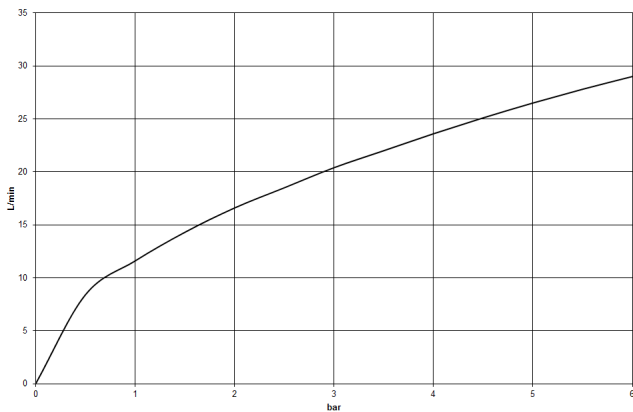

**MEM Three-hole single-lever bath mixer for bath rim or tile edge installation -
Brushed Durabross (23kt Gold)**

MEM

27 412 782

- 220mm projection
 - spout: rectangular normal flow
 - max. flow 20.4 l/min at 3 bar flow pressure
 - Hand shower: COMPACT RAIN, max. flow rate 6.8 l/min (at 3 bar)
 - complete hand shower set with anti-scale system
 - automatic bath/shower diverter
 - height of mixer 300 mm
 - height up to aerator 170 mm
 - hole diameter spout 32 mm
 - single-lever mixer hole diameter 35 mm
 - hole diameter for complete hand shower set 32 mm
 - rosette for mixer 60 x 60mm
 - rosette for spout 60 x 60mm
 - rosette for complete hand shower set 60 x 60mm
 - metal shower hose 2250mm with integrated anti-twist protection
- Intrinsic protection against back flow.

MEM

27 412 782

mm [inches]

Flow rate chart

Codes & Standards

DIN 4109

EN 1717

ISO 3822