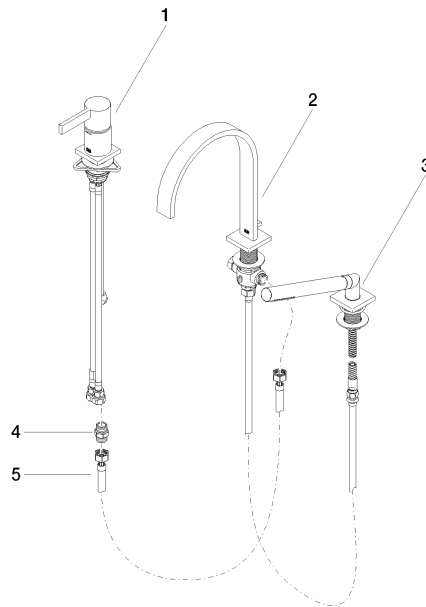

**MEM Three-hole single-lever bath mixer for bath rim or tile edge installation -
Brushed Durabross (23kt Gold)**

MEM

27 412 782

- 220mm projection
 - spout: rectangular normal flow
 - max. flow 20.4 l/min at 3 bar flow pressure
 - Hand shower: COMPACT RAIN, max. flow rate 6.8 l/min (at 3 bar)
 - complete hand shower set with anti-scale system
 - automatic bath/shower diverter
 - height of mixer 300 mm
 - height up to aerator 170 mm
 - hole diameter spout 32 mm
 - single-lever mixer hole diameter 35 mm
 - hole diameter for complete hand shower set 32 mm
 - rosette for mixer 60 x 60mm
 - rosette for spout 60 x 60mm
 - rosette for complete hand shower set 60 x 60mm
 - metal shower hose 2250mm with integrated anti-twist protection
- Intrinsic protection against back flow.

Ü-Zeichen

MEM Three-hole single-lever bath mixer for bath rim or tile edge installation -
Brushed Durabronze (23kt Gold)

MEM

27 412 782

Certificates

Belgaqua_24-008-2 Belgaqua_19_80 LGA_29

MEM Three-hole single-lever bath mixer for bath rim or tile edge installation -
Brushed Durabronze (23kt Gold)

MEM

27 412 782

MEM Three-hole single-lever bath mixer for bath rim or tile edge installation -
Brushed Durabron (23kt Gold)

MEM

27 412 782

Spare parts list

No.	Item Number	Name	Quantity used	Delivery time
	29 300 670-28	Single-lever bath mixer for bath rim or tile edge installation - Brushed Durabron (23kt Gold)	5	20