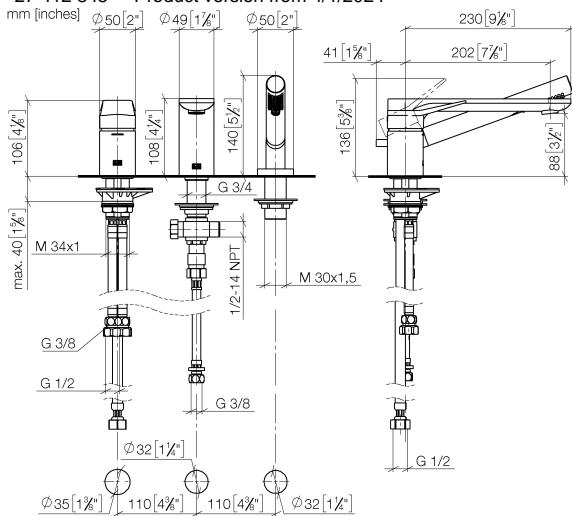

**LISSÉ Three-hole single-lever bath mixer for bath rim or tile edge installation -
Brushed Platinum**

27 412 845 Product version from 4/1/2024

Flow rate chart