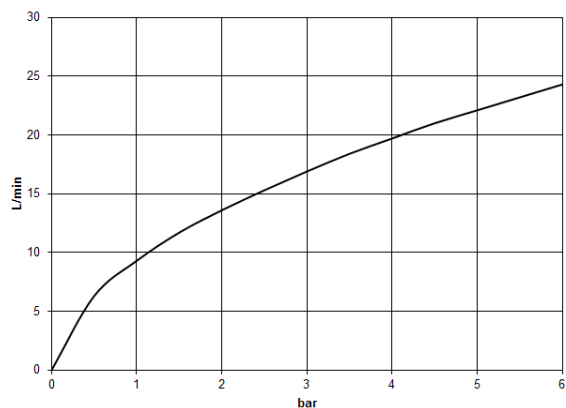

Codes & Standards

ASME A112.18.1

cUPC

DIN 4109

EN 1717

ISO 3822

Ü-Zeichen