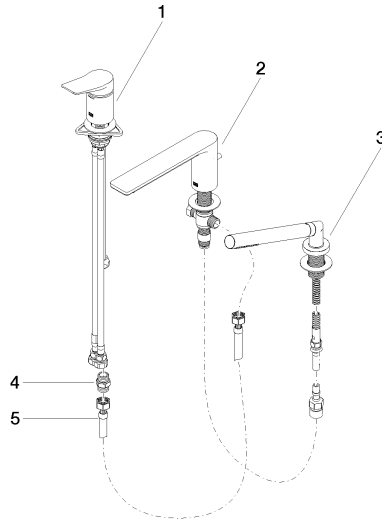

LISSÉ Three-hole single-lever bath mixer for bath rim or tile edge installation - Brushed Platinum

27 412 845 Product version from 4/1/2024

- spout: circular, air-enriched flow
- max. flow 16.9 l/min at 3 bar flow pressure
- Hand shower: COMPACT RAIN, max. flow rate 6.8 l/min (at 3 bar)
- complete hand shower set with anti-scale system
- 200mm projection
- automatic bath/shower diverter
- height of mixer 141 mm
- height up to aerator 88 mm
- hole diameter spout 32 mm
- hole diameter single-lever mixer 35 mm
- hole diameter for complete hand shower set 32 mm
- rosette for complete hand shower set Ø 50mm
- metal shower hose 1750mm with integrated anti-twist protection

Ü-Zeichen

LISSÉ Three-hole single-lever bath mixer for bath rim or tile edge installation - Brushed Platinum

27 412 845 Product version from 4/1/2024

Certificates

IAPMO_4976

LGA_29

Belgaqua_24-008-2

**LISSÉ Three-hole single-lever bath mixer for bath rim or tile edge installation -
Brushed Platinum**

27 412 845 Product version from 4/1/2024

Spare parts list

No.	Item Number	Name	Quantity used	Delivery time
1	29 300 845-06	connection	1	60
2	13 512 845-06	spout	1	60
3	27 702 979-06	Hand shower set for bath rim or tile edge installation - Brushed Platinum	1	10
4	90 24 03 168 00 90	nipple	1	2
5	12 502 970 90	High pressure hose 1/2" x 1/2" x 400 mm -	1	2