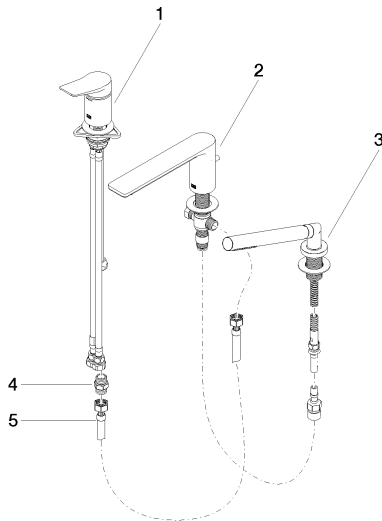

**LISSÉ Three-hole single-lever bath mixer for bath rim or tile edge installation -
Brushed Light Gold**

27 412 845 Product version from 4/1/2024

- spout: circular, air-enriched flow
- max. flow 16.9 l/min at 3 bar flow pressure
- Hand shower: COMPACT RAIN, max. flow rate 6.8 l/min (at 3 bar)
- complete hand shower set with anti-scale system
- 200mm projection
- automatic bath/shower diverter
- height of mixer 141 mm
- height up to aerator 88 mm
- hole diameter spout 32 mm
- hole diameter single-lever mixer 35 mm
- hole diameter for complete hand shower set 32 mm
- rosette for complete hand shower set Ø 50mm
- metal shower hose 1750mm with integrated anti-twist protection

Recommended miscellaneous

Perfecto installation kit - 12 614 970 90

Recommended miscellaneous

**Decorative caps for Perfecto -
Brushed Light Gold** 12 801 970-27
• 1 pair

**LISSÉ Three-hole single-lever bath mixer for bath rim or tile edge installation -
Brushed Light Gold**

27 412 845 Product version from 4/1/2024

Flow rate chart

Codes & Standards

EN 1717

LISSÉ Three-hole single-lever bath mixer for bath rim or tile edge installation - Brushed Light Gold

27 412 845 Product version from 4/1/2024

Certificates

Belgaqua_24-008-2

**LISSÉ Three-hole single-lever bath mixer for bath rim or tile edge installation -
Brushed Light Gold**

27 412 845 Product version from 4/1/2024

Spare parts list

No.	Item Number	Name	Quantity used	Delivery time
1	29 300 845-27	connection	1	-
Spare part can no longer be ordered, please order the replacement item				
2	13 512 845-27	spout	1	-
Spare part can no longer be ordered, please order the replacement item				
3	27 702 979-27	shower set	1	30
4	90 24 03 168 00 90	nipple	1	2
5	12 502 970 90	High pressure hose 1/2" x 1/2" x 400 mm -	1	2