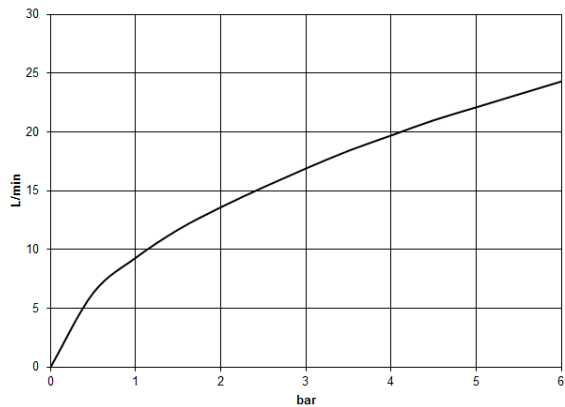

Codes & Standards

EN 1717