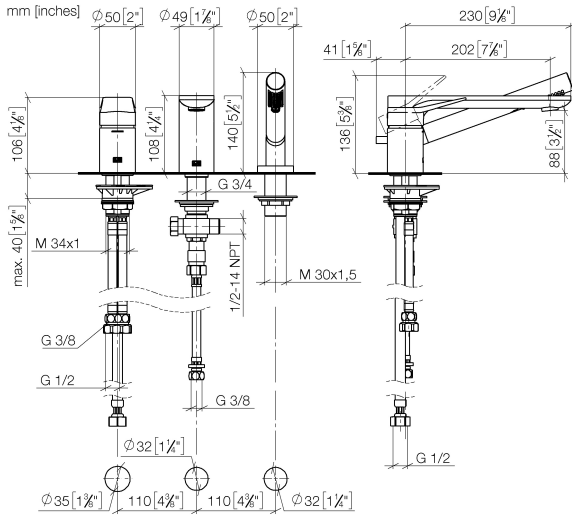

**LISSÉ Three-hole single-lever bath mixer for bath rim or tile edge installation -
Brushed Light Gold**

27 412 845 Product version from 4/1/2024

- spout: circular, air-enriched flow
- max. flow 16.9 l/min at 3 bar flow pressure
- Hand shower: COMPACT RAIN, max. flow rate 6.8 l/min (at 3 bar)
- complete hand shower set with anti-scale system
- 200mm projection
- automatic bath/shower diverter
- height of mixer 141 mm
- height up to aerator 88 mm
- hole diameter spout 32 mm
- hole diameter single-lever mixer 35 mm
- hole diameter for complete hand shower set 32 mm
- rosette for complete hand shower set Ø 50mm
- metal shower hose 1750mm with integrated anti-twist protection

Recommended miscellaneous

Perfecto installation kit - 12 614 970 90

Recommended miscellaneous

**Decorative caps for Perfecto -
Brushed Light Gold** 12 801 970-27
• 1 pair

**LISSÉ Three-hole single-lever bath mixer for bath rim or tile edge installation -
Brushed Light Gold**

27 412 845 Product version from 4/1/2024

Flow rate chart

Codes & Standards

EN 1717

LISSÉ Three-hole single-lever bath mixer for bath rim or tile edge installation - Brushed Light Gold

27 412 845 Product version from 4/1/2024

Certificates

Belgaqua_24-008-2

**LISSÉ Three-hole single-lever bath mixer for bath rim or tile edge installation -
Brushed Light Gold**

27 412 845 Product version from 4/1/2024

Spare parts list

No.	Item Number	Name	Quantity used	Delivery time
1	29 300 845-27	connection	1	-
Spare part can no longer be ordered, please order the replacement item				
2	13 512 845-27	spout	1	-
Spare part can no longer be ordered, please order the replacement item				
3	27 702 979-27	shower set	1	30
4	90 24 03 168 00 90	nipple	1	2
5	12 502 970 90	High pressure hose 1/2" x 1/2" x 400 mm -	1	2