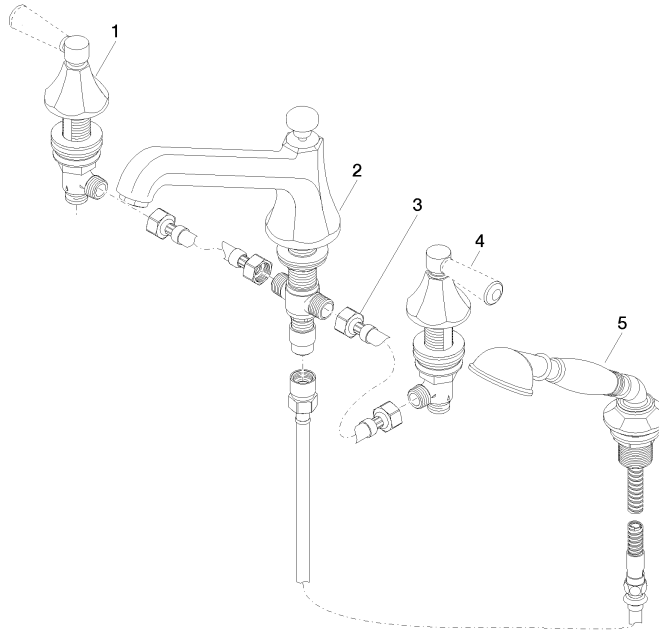

# MADISON Bath shower set for bath rim or tile edge installation - Brushed Platinum

MADISON

27 502 370

- 225mm projection
- complete hand shower set: normal flow
- spout: circular, air-enriched flow
- complete hand shower set with anti-scale system
- automatic bath/shower diverter
- height of mixer 185 mm
- height up to aerator 140 mm
- hole diameter valve 32 mm
- hole diameter spout 32 mm
- hole diameter for complete hand shower set 32 mm
- rosette for spout Ø 70mm
- rosette for complete hand shower set Ø 60mm
- rosette for deck valve Ø 60mm
- metal shower hose 1750mm with integrated anti-twist protection
- max. spout flow rate 23 l/min
- max. flow for complete hand shower set 6.8 l/min

## Recommended miscellaneous

**Perfecto installation kit -**

12 614 970 90

27 502 370  
mm [inches]  
1:10

**Flow rate chart**

**Certificates**

LGA\_8028. Belgaqua\_21-380-  
27\_4.

27 502 370

**Spare parts list**

| No. | Item Number   | Name                                      | Quantity used | Delivery time |
|-----|---------------|---|---------------|---------------|
| 1   | 20 000 370-06 | side panel                                | 1             | 60            |
| 2   | 13 502 380-06 | spout                                     | 1             | 60            |
| 3   | 12 502 970 90 | High pressure hose 1/2" x 1/2" x 400 mm - | 2             | 2             |
| 4   | 20 000 371-06 | side panel                                | 1             | 60            |
| 5   | 27 703 370-06 | shower set                                | 1             | 60            |