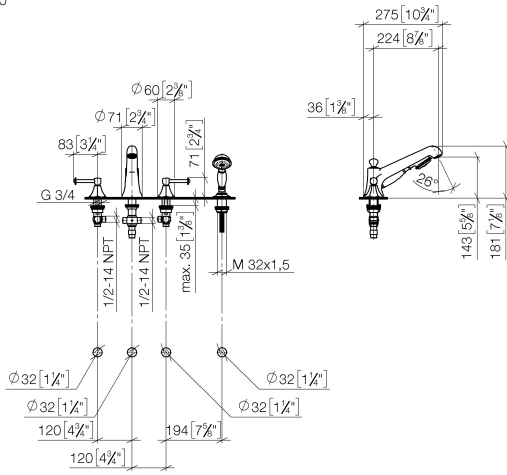

# MADISON Bath shower set for bath rim or tile edge installation - Brushed Platinum

MADISON

27 502 370

- 225mm projection
- complete hand shower set: normal flow
- spout: circular, air-enriched flow
- complete hand shower set with anti-scale system
- automatic bath/shower diverter
- height of mixer 185 mm
- height up to aerator 140 mm
- hole diameter valve 32 mm
- hole diameter spout 32 mm
- hole diameter for complete hand shower set 32 mm
- rosette for spout Ø 70mm
- rosette for complete hand shower set Ø 60mm
- rosette for deck valve Ø 60mm
- metal shower hose 1750mm with integrated anti-twist protection
- max. spout flow rate 23 l/min
- max. flow for complete hand shower set 6.8 l/min

## Recommended miscellaneous

**Perfecto installation kit -**

12 614 970 90

27 502 370  
mm [inches]  
1:10

**Flow rate chart**

**Certificates**

LGA\_8028. Belgaqua\_21-380-  
27\_4.

27 502 370

**Spare parts list**

| No. | Item Number   | Name                                      | Quantity used | Delivery time |
|-----|---------------|---|---------------|---------------|
| 1   | 20 000 370-06 | side panel                                | 1             | 60            |
| 2   | 13 502 380-06 | spout                                     | 1             | 60            |
| 3   | 12 502 970 90 | High pressure hose 1/2" x 1/2" x 400 mm - | 2             | 2             |
| 4   | 20 000 371-06 | side panel                                | 1             | 60            |
| 5   | 27 703 370-06 | shower set                                | 1             | 60            |