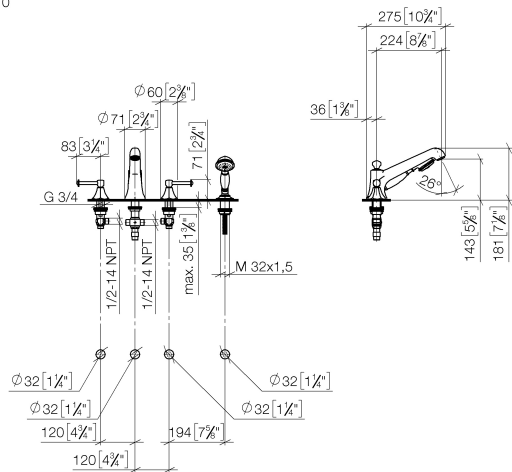

**MADISON Bath shower set for bath rim or tile edge installation - Brushed Durabron (23kt Gold)**

MADISON

27 502 370

- 225mm projection
- complete hand shower set: normal flow
- spout: circular, air-enriched flow
- complete hand shower set with anti-scale system
- automatic bath/shower diverter
- height of mixer 185 mm
- height up to aerator 140 mm
- hole diameter valve 32 mm
- hole diameter spout 32 mm
- hole diameter for complete hand shower set 32 mm
- rosette for spout Ø 70mm
- rosette for complete hand shower set Ø 60mm
- rosette for deck valve Ø 60mm
- metal shower hose 1750mm with integrated anti-twist protection
- max. spout flow rate 23 l/min
- max. flow for complete hand shower set 6.8 l/min

**Recommended miscellaneous**

**Perfecto installation kit -**

12 614 970 90

27 502 370  
mm [inches]  
1:10

### Flow rate chart

### Certificates

LGA\_8028.

Belgaqua\_21-380-  
27\_4.

27 502 370

**Spare parts list**

No.	Item Number	Name	Quantity used	Delivery time
1	20 000 370-28	side panel	1	60
2	13 502 380-28	spout	1	-
Spare part can no longer be ordered, please order the replacement item				
3	12 502 970 90	High pressure hose 1/2" x 1/2" x 400 mm -	2	2
4	20 000 371-28	side panel	1	60
5	27 703 370-28	shower set	1	-
Spare part can no longer be ordered, please order the replacement item				