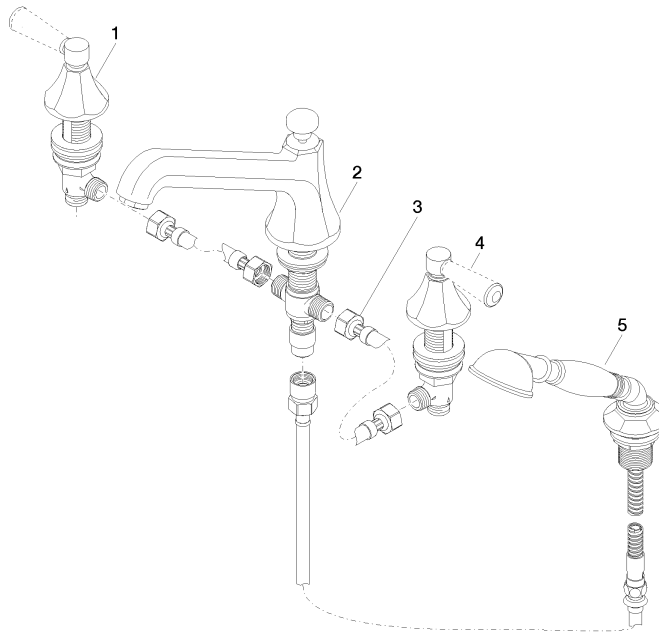

**MADISON Bath shower set for bath rim or tile edge installation - Brushed Durabron (23kt Gold)**

MADISON

27 502 370

- 225mm projection
- complete hand shower set: normal flow
- spout: circular, air-enriched flow
- complete hand shower set with anti-scale system
- automatic bath/shower diverter
- height of mixer 185 mm
- height up to aerator 140 mm
- hole diameter valve 32 mm
- hole diameter spout 32 mm
- hole diameter for complete hand shower set 32 mm
- rosette for spout Ø 70mm
- rosette for complete hand shower set Ø 60mm
- rosette for deck valve Ø 60mm
- metal shower hose 1750mm with integrated anti-twist protection
- max. spout flow rate 23 l/min
- max. flow for complete hand shower set 6.8 l/min

**Recommended miscellaneous**

**Perfecto installation kit -**

12 614 970 90

27 502 370  
mm [inches]  
1:10

### Flow rate chart

### Certificates

LGA\_8028.

Belgaqua\_21-380-  
27\_4.

27 502 370

**Spare parts list**

No.	Item Number	Name	Quantity used	Delivery time
1	20 000 370-28	side panel	1	60
2	13 502 380-28	spout	1	-
Spare part can no longer be ordered, please order the replacement item				
3	12 502 970 90	High pressure hose 1/2" x 1/2" x 400 mm -	2	2
4	20 000 371-28	side panel	1	60
5	27 703 370-28	shower set	1	-
Spare part can no longer be ordered, please order the replacement item				