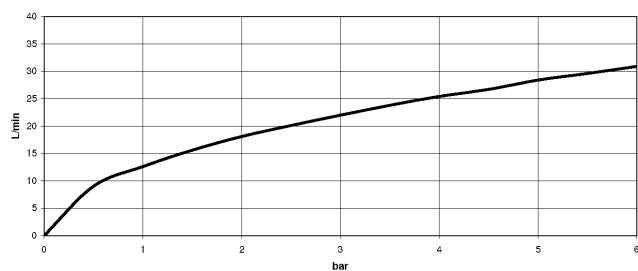

**MADISON Bath shower set for bath rim or tile edge installation - Brushed Durabron (23kt Gold)**

MADISON

27 502 370

- 225mm projection
- complete hand shower set: normal flow
- spout: circular, air-enriched flow
- complete hand shower set with anti-scale system
- automatic bath/shower diverter
- height of mixer 185 mm
- height up to aerator 140 mm
- hole diameter valve 32 mm
- hole diameter spout 32 mm
- hole diameter for complete hand shower set 32 mm
- rosette for spout Ø 70mm
- rosette for complete hand shower set Ø 60mm
- rosette for deck valve Ø 60mm
- metal shower hose 1750mm with integrated anti-twist protection
- max. spout flow rate 23 l/min
- max. flow for complete hand shower set 6.8 l/min

**Recommended miscellaneous**

**Perfecto installation kit -**

12 614 970 90

27 502 370  
mm [inches]  
1:10

### Flow rate chart