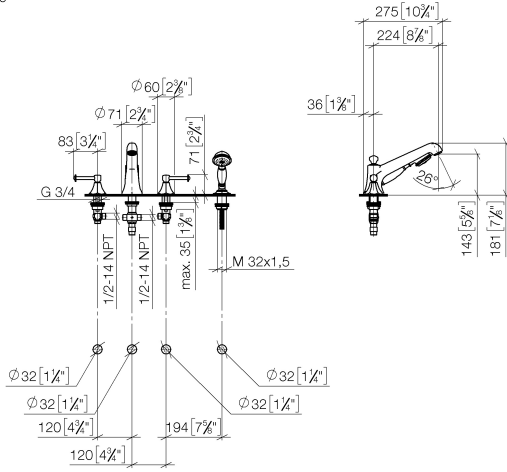

MADISON Bath shower set for bath rim or tile edge installation - Brushed Dark Platinum

MADISON

27 502 370

- 225mm projection
- complete hand shower set: normal flow
- spout: circular, air-enriched flow
- complete hand shower set with anti-scale system
- automatic bath/shower diverter
- height of mixer 185 mm
- height up to aerator 140 mm
- hole diameter valve 32 mm
- hole diameter spout 32 mm
- hole diameter for complete hand shower set 32 mm
- rosette for spout Ø 70mm
- rosette for complete hand shower set Ø 60mm
- rosette for deck valve Ø 60mm
- metal shower hose 1750mm with integrated anti-twist protection
- max. spout flow rate 23 l/min
- max. flow for complete hand shower set 6.8 l/min

Recommended miscellaneous

Perfecto installation kit -

12 614 970 90

27 502 370
mm [inches]
1:10

Flow rate chart

Certificates

LGA_8028. Belgaqua_21-380-27_4.

27 502 370

Spare parts list

No.	Item Number	Name	Quantity used	Delivery time
1	20 000 370-99	side panel	1	60
2	13 502 380-99	spout	1	60
3	12 502 970 90	High pressure hose 1/2" x 1/2" x 400 mm -	2	2
4	20 000 371-99	side panel	1	60
5	27 703 370-99	shower set	1	-