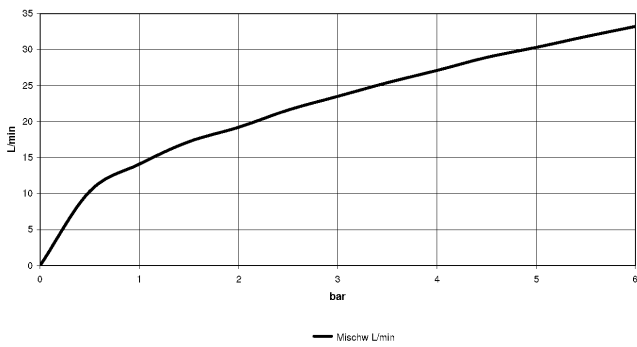

**TARA Bath shower set for bath rim or tile edge installation - Brushed Durabronze (23kt Gold)**

TARA

27 512 882

- spout: circular, air-enriched flow
- max. flow 23.5 l/min at 3 bar flow pressure
- Hand shower: COMPACT RAIN, max. flow rate 6.8 l/min (at 3 bar)
- complete hand shower set with anti-scale system
- 220mm projection
- with anti-scale system
- automatic bath/shower diverter
- height of mixer 290 mm
- height up to aerator 135 mm
- hole diameter valve 32 mm
- hole diameter spout 32 mm
- hole diameter for complete hand shower set 32 mm
- rosette for spout Ø 55mm
- rosette for complete hand shower set Ø 50mm
- rosette for deck valve Ø 55mm
- metal shower hose 1750mm with integrated anti-twist protection

mm [inches]

**Flow rate chart**

**Codes & Standards**

DIN 4109

EN 1717

ISO 3822

Ü-Zeichen

TARA Bath shower set for bath rim or tile edge installation - Brushed Durabronz  
(23kt Gold)