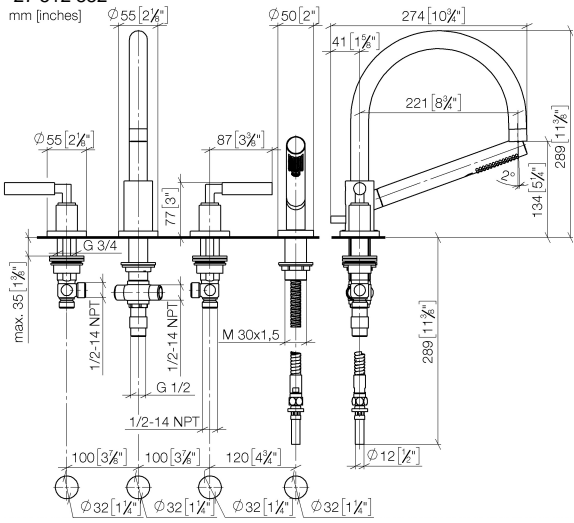

**TARA Bath shower set for bath rim or tile edge installation - Brushed Durabronze (23kt Gold)**

TARA

27 512 882

- spout: circular, air-enriched flow
- max. flow 23.5 l/min at 3 bar flow pressure
- Hand shower: COMPACT RAIN, max. flow rate 6.8 l/min (at 3 bar)
- complete hand shower set with anti-scale system
- 220mm projection
- with anti-scale system
- automatic bath/shower diverter
- height of mixer 290 mm
- height up to aerator 135 mm
- hole diameter valve 32 mm
- hole diameter spout 32 mm
- hole diameter for complete hand shower set 32 mm
- rosette for spout Ø 55mm
- rosette for complete hand shower set Ø 50mm
- rosette for deck valve Ø 55mm
- metal shower hose 1750mm with integrated anti-twist protection

**Recommended miscellaneous**

**Perfecto installation kit -**

12 614 970 90

**Recommended miscellaneous**

**Decorative caps for Perfecto - Brushed Durabronze (23kt Gold)**  
● 1 pair

12 801 970-28

27 512 882

mm [inches]

**Flow rate chart**

**Codes & Standards**

DIN 4109

EN 1717

ISO 3822

Ü-Zeichen

TARA Bath shower set for bath rim or tile edge installation - Brushed Durabronz  
(23kt Gold)

27 512 882

**Product version from 4/1/2024**

TARA Bath shower set for bath rim or tile edge installation - Brushed Durabronss  
(23kt Gold)

TARA

27 512 882

**Spare parts list**

**Product version from 4/1/2024**