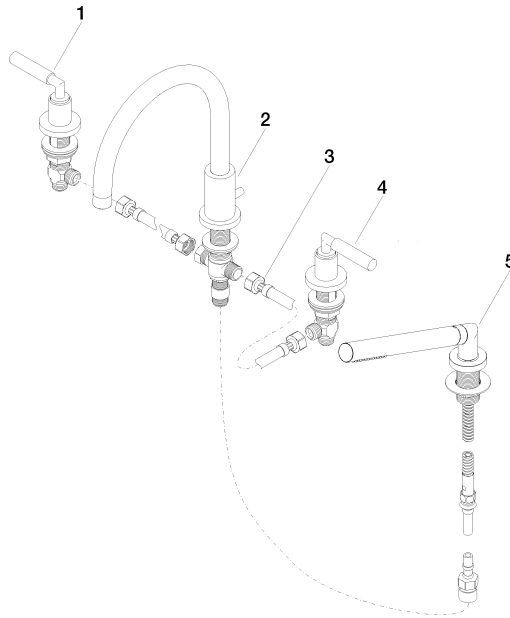

**TARA Bath shower set for bath rim or tile edge installation - Brushed Durabronze (23kt Gold)**

TARA

27 512 882

- spout: circular, air-enriched flow
- max. flow 23.5 l/min at 3 bar flow pressure
- Hand shower: COMPACT RAIN, max. flow rate 6.8 l/min (at 3 bar)
- complete hand shower set with anti-scale system
- 220mm projection
- with anti-scale system
- automatic bath/shower diverter
- height of mixer 290 mm
- height up to aerator 135 mm
- hole diameter valve 32 mm
- hole diameter spout 32 mm
- hole diameter for complete hand shower set 32 mm
- rosette for spout Ø 55mm
- rosette for complete hand shower set Ø 50mm
- rosette for deck valve Ø 55mm
- metal shower hose 1750mm with integrated anti-twist protection

---

TARA

27 512 882

Certificates

---

Belgaqua\_21-026-2 LGA\_18

TARA Bath shower set for bath rim or tile edge installation - Brushed Durabronze  
(23kt Gold)

TARA

27 512 882

**Product version from 4/1/2024**

TARA Bath shower set for bath rim or tile edge installation - Brushed Durabronss  
(23kt Gold)

TARA

27 512 882

**Spare parts list**

**Product version from 4/1/2024**

No.	Item Number	Name	Quantity used	Delivery time
	20 000 882-28	TARA Deck valve clockwise closing - Brushed Durabronss (23kt Gold)	6	-

Spare part can no longer be ordered, please order the replacement item