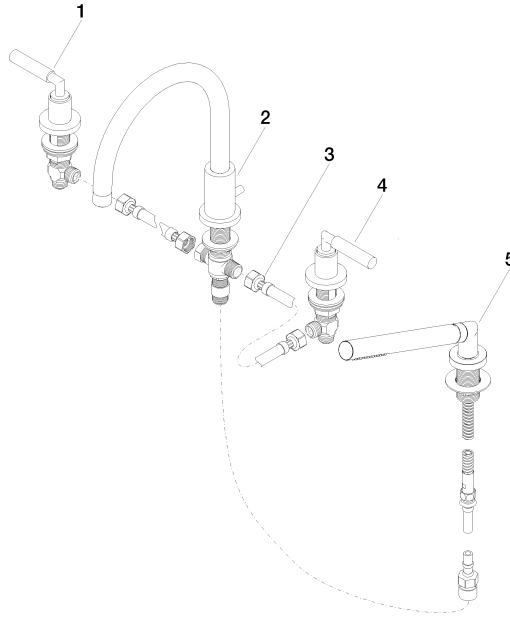

**TARA Bath shower set for bath rim or tile edge installation - Brushed Champagne (22kt Gold)**

TARA

27 512 882

- spout: circular, air-enriched flow
- max. flow 23.5 l/min at 3 bar flow pressure
- Hand shower: COMPACT RAIN, max. flow rate 6.8 l/min (at 3 bar)
- complete hand shower set with anti-scale system
- 220mm projection
- with anti-scale system
- automatic bath/shower diverter
- height of mixer 290 mm
- height up to aerator 135 mm
- hole diameter valve 32 mm
- hole diameter spout 32 mm
- hole diameter for complete hand shower set 32 mm
- rosette for spout Ø 55mm
- rosette for complete hand shower set Ø 50mm
- rosette for deck valve Ø 55mm
- metal shower hose 1750mm with integrated anti-twist protection

TARA

27 512 882

**Flow rate chart**

# TARA Bath shower set for bath rim or tile edge installation - Brushed Champagne (22kt Gold)

TARA

27 512 882

**Product version from 4/1/2024**

TARA Bath shower set for bath rim or tile edge installation - Brushed  
Champagne (22kt Gold)

TARA

27 512 882

**Spare parts list**

**Product version from 4/1/2024**

No.	Item Number	Name	Quantity used	Delivery time
	20 000 882-46	side panel	6	-

Spare part can no longer be ordered, please order the replacement item