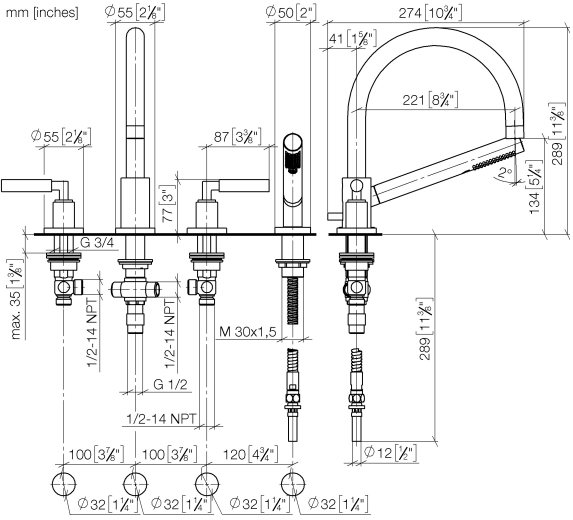

**TARA Bath shower set for bath rim or tile edge installation - Brushed Champagne (22kt Gold)**

TARA

27 512 882

- spout: circular, air-enriched flow
- max. flow 23.5 l/min at 3 bar flow pressure
- Hand shower: COMPACT RAIN, max. flow rate 6.8 l/min (at 3 bar)
- complete hand shower set with anti-scale system
- 220mm projection
- with anti-scale system
- automatic bath/shower diverter
- height of mixer 290 mm
- height up to aerator 135 mm
- hole diameter valve 32 mm
- hole diameter spout 32 mm
- hole diameter for complete hand shower set 32 mm
- rosette for spout Ø 55mm
- rosette for complete hand shower set Ø 50mm
- rosette for deck valve Ø 55mm
- metal shower hose 1750mm with integrated anti-twist protection

**Recommended miscellaneous**

**Perfecto installation kit -** 12 614 970 90

**Recommended miscellaneous**

**Decorative caps for Perfecto - Brushed Champagne (22kt Gold)** 12 801 970-46  
● 1 pair

**TARA Bath shower set for bath rim or tile edge installation - Brushed Champagne (22kt Gold)**

TARA

27 512 882

**Flow rate chart**

# TARA Bath shower set for bath rim or tile edge installation - Brushed Champagne (22kt Gold)

TARA

27 512 882

**Product version from 4/1/2024**

TARA Bath shower set for bath rim or tile edge installation - Brushed  
Champagne (22kt Gold)