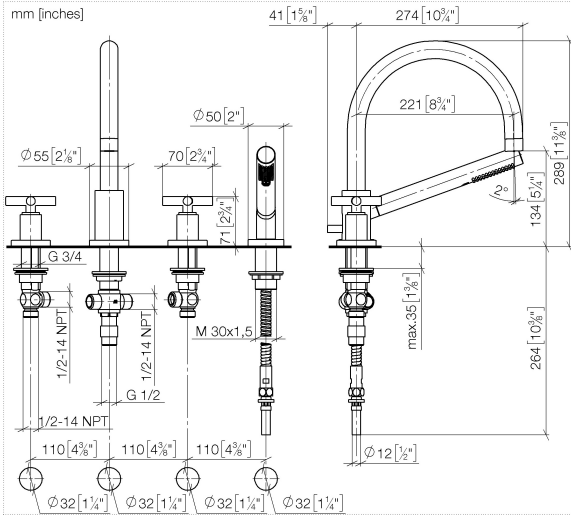

TARA Bath shower set for bath rim or tile edge installation - Brushed Champagne (22kt Gold)

27 512 892 Product version from 4/1/2024