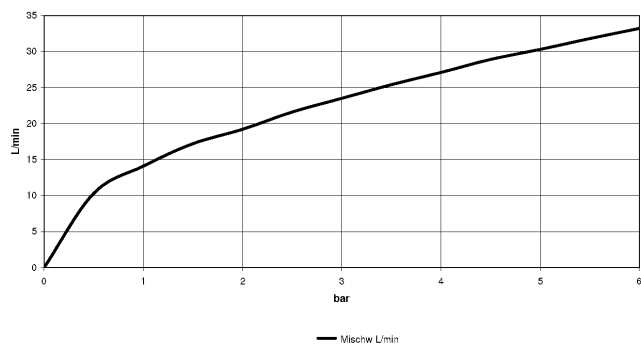

Flow rate chart

Codes & Standards

ASME A112.18.1

cUPC

DIN 4109

ISO 3822

Ü-Zeichen