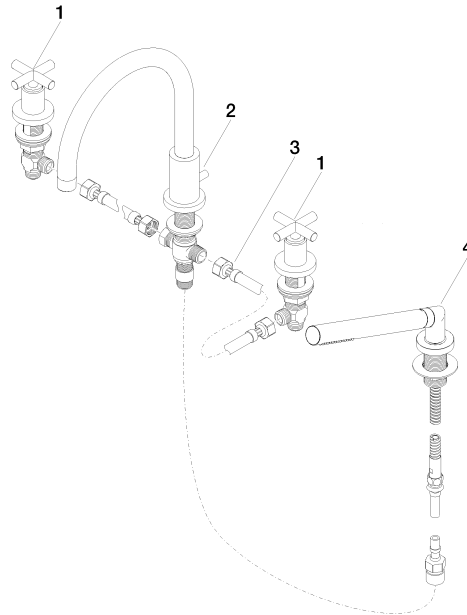

TARA Bath shower set for bath rim or tile edge installation - Brushed Champagne (22kt Gold)

27 512 892 Product version from 4/1/2024

- spout: circular, air-enriched flow
- max. flow 23.5 l/min at 3 bar flow pressure
- Hand shower: COMPACT RAIN, max. flow rate 6.8 l/min (at 3 bar)
- complete hand shower set with anti-scale system
- 220mm projection
- automatic bath/shower diverter
- height of mixer 290 mm
- height up to aerator 135 mm
- hole diameter spout 32 mm
- hole diameter valve 32 mm
- hole diameter for complete hand shower set 32 mm
- rosette for spout Ø 55mm
- rosette for complete hand shower set Ø 50mm
- rosette for deck valve Ø 55mm
- metal shower hose 2250mm with integrated anti-twist protection

TARA Bath shower set for bath rim or tile edge installation - Brushed Champagne (22kt Gold)

27 512 892 Product version from 4/1/2024

Certificates

IAPMO_4976

LGA_18

TARA Bath shower set for bath rim or tile edge installation - Brushed Champagne (22kt Gold)

27 512 892 Product version from 4/1/2024

Spare parts list

No.	Item Number	Name	Quantity used	Delivery time
1	20 000 892-46	TARA Deck valve clockwise closing cold or hot - Brushed Champagne (22kt Gold)	2	30
2	13 512 892-46	spout	1	-
Spare part can no longer be ordered, please order the replacement item				
3	12 502 970 90	High pressure hose 1/2" x 1/2" x 400 mm -	1	2
4	27 702 979-46	Hand shower set for bath rim or tile edge installation - Brushed Champagne (22kt Gold)	1	30