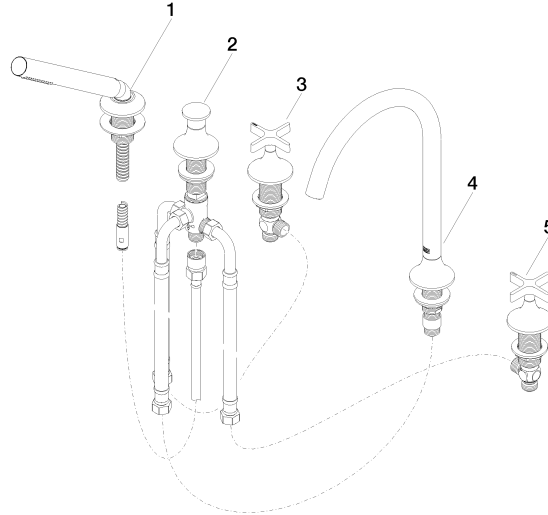

## VAIA Five-hole bath mixer for deck mounting with diverter - Brushed Bronze

27 522 809 Product version from 3/13/2017

- spout: circular, air-enriched flow
- max. flow 21.5 l/min at 3 bar flow pressure
- Hand shower: COMPACT RAIN, max. flow rate 6.8 l/min (at 3 bar)
- complete hand shower set with anti-scale system
- 220mm projection
- automatic bath/shower diverter
- height of mixer 347 mm
- height up to aerator 244 mm
- hole diameter valve 32 mm
- hole diameter spout 32 mm
- hole diameter for complete hand shower set 32 mm
- rosette for complete hand shower set Ø 60mm
- rosette for spout Ø 60mm
- rosette for deck valve Ø 60mm
- metal shower hose 1750mm with integrated anti-twist protection
- WRAS

## VAIA Five-hole bath mixer for deck mounting with diverter - Brushed Bronze

---

27 522 809 Product version from 3/13/2017

## VAIA Five-hole bath mixer for deck mounting with diverter - Brushed Bronze

27 522 809 Product version from 3/13/2017

Parts for other finishes can be found here: [Chrome](#)

### Spare parts list

No.	Item Number	Name	Quantity used	Delivery time
1	27 702 809-42	VAIA Hand shower set for bath rim or tile edge installation - Brushed Bronze	1	30
2	29 140 809-42	VAIA Two-way diverter for bath rim or tile edge installation - Brushed Bronze	1	30
3	20 000 808-42	VAIA Deck valve clockwise closing hot - Brushed Bronze	1	-
Spare part can no longer be ordered, please order the replacement item				
4	13 612 809-42	spout	1	-
Spare part can no longer be ordered, please order the replacement item				
5	20 000 809-42	VAIA Deck valve clockwise closing cold - Brushed Bronze	1	-
Spare part can no longer be ordered, please order the replacement item				