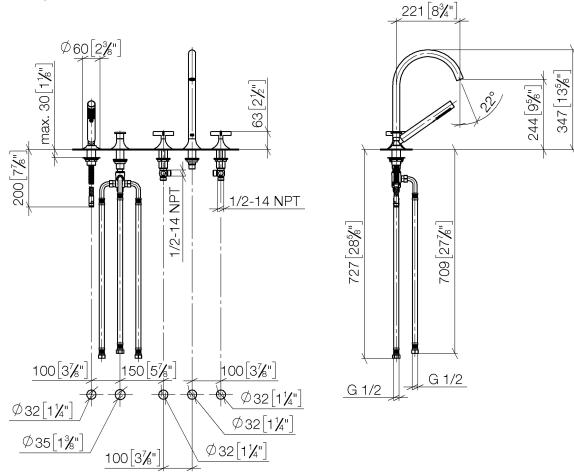

## VAIA Five-hole bath mixer for deck mounting with diverter - Brushed Bronze

27 522 809 Product version from 3/13/2017

- spout: circular, air-enriched flow
- max. flow 21.5 l/min at 3 bar flow pressure
- Hand shower: COMPACT RAIN, max. flow rate 6.8 l/min (at 3 bar)
- complete hand shower set with anti-scale system
- 220mm projection
- automatic bath/shower diverter
- height of mixer 347 mm
- height up to aerator 244 mm
- hole diameter valve 32 mm
- hole diameter spout 32 mm
- hole diameter for complete hand shower set 32 mm
- rosette for complete hand shower set Ø 60mm
- rosette for spout Ø 60mm
- rosette for deck valve Ø 60mm
- metal shower hose 1750mm with integrated anti-twist protection
- WRAS

**VAIA Five-hole bath mixer for deck mounting with diverter - Brushed Bronze**

27 522 809 Product version from 3/13/2017

mm [inches]  
M 1:10

**Flow rate chart**

**Codes & Standards**

ASME A112.18.1      cUPC      DIN 4109      EN 1717

## VAIA Five-hole bath mixer for deck mounting with diverter - Brushed Bronze

---

27 522 809 Product version from 3/13/2017

### Spare parts list

No.	Item Number	Name	Quantity used	Delivery time
1	27 702 809-42	VAIA Hand shower set for bath rim or tile edge installation - Brushed Bronze	1	30
2	29 140 809-42	VAIA Two-way diverter for bath rim or tile edge installation - Brushed Bronze	1	30
3	20 000 808-42	VAIA Deck valve clockwise closing hot - Brushed Bronze	1	-
Spare part can no longer be ordered, please order the replacement item				
4	13 612 809-42	spout	1	-
Spare part can no longer be ordered, please order the replacement item				
5	20 000 809-42	VAIA Deck valve clockwise closing cold - Brushed Bronze	1	-
Spare part can no longer be ordered, please order the replacement item				