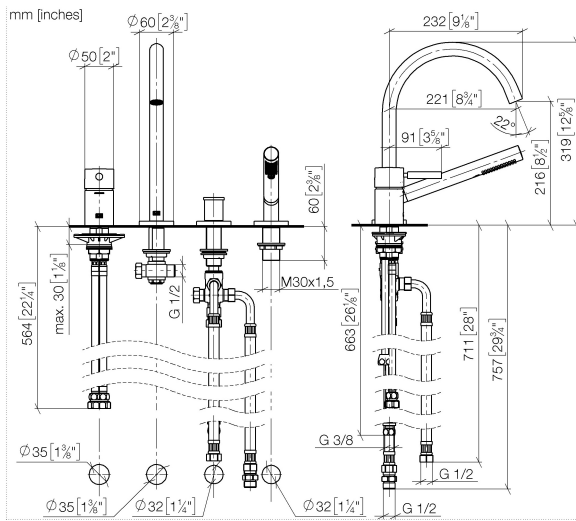

META Bath shower set for bath rim or tile edge installation - Brushed Light Gold

27 632 661 Product version from 7/1/2023

- spout: circular, air-enriched flow
- max. flow 23.5 l/min at 3 bar flow pressure
- Hand shower: COMPACT RAIN, max. flow rate 6.8 l/min (at 3 bar)
- complete hand shower set with anti-scale system
- automatic bath/shower diverter
- 221mm projection
- height of mixer 319 mm
- height up to aerator 216 mm
- hole diameter spout 35 mm
- hole diameter single-lever mixer 35 mm
- hole diameter for complete hand shower set 32 mm
- rosette for spout Ø 60mm
- rosette for single-lever mixer Ø 55mm
- rosette for complete hand shower set Ø 60mm
- metal shower hose 1750mm with integrated anti-twist protection
- WRAS

Recommended miscellaneous

Perfecto installation kit - 12 614 970 90

Recommended miscellaneous

Decorative caps for Perfecto - Brushed Light Gold 12 801 970-27
 • 1 pair

META Bath shower set for bath rim or tile edge installation - Brushed Light Gold

27 632 661 Product version from 7/1/2023

Flow rate chart

Codes & Standards

DIN 4109

ISO 3822

Ü-Zeichen

META Bath shower set for bath rim or tile edge installation - Brushed Light Gold

27 632 661 Product version from 7/1/2023

Certificates

LGA_38

META Bath shower set for bath rim or tile edge installation - Brushed Light Gold

27 632 661 Product version from 7/1/2023

Spare parts list

No.	Item Number	Name	Quantity used	Delivery time
1	29 300 660-27	META Single-lever bath mixer for bath rim or tile edge installation - Brushed Light Gold	1	30
2	13 512 661-27	spout	1	-
Spare part can no longer be ordered, please order the replacement item				
3	29 140 660-27	META Two-way diverter for bath rim or tile edge installation - Brushed Light Gold	1	30
4	27 702 660-27	META Hand shower set for bath rim or tile edge installation - Brushed Light Gold	1	30