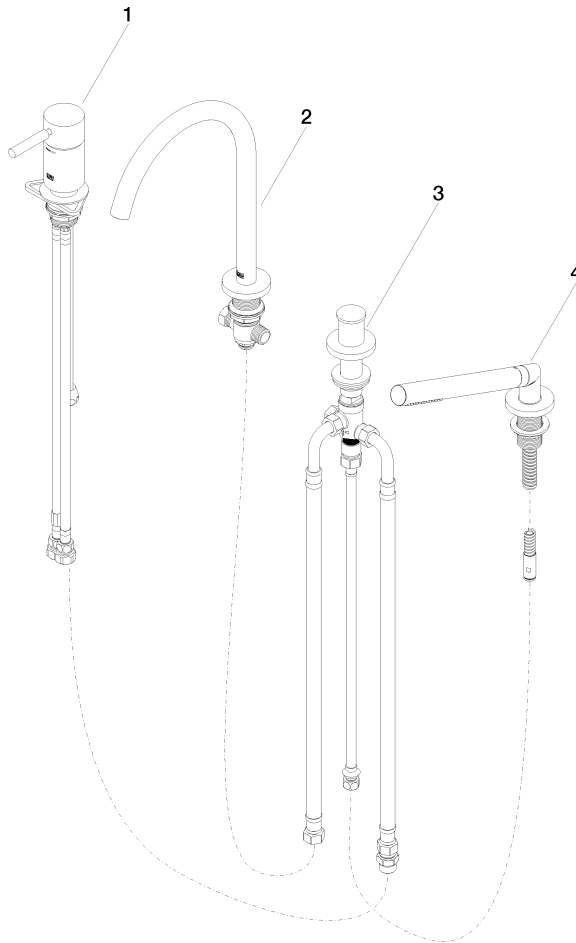

META Bath shower set for bath rim or tile edge installation - Brushed Light Gold

27 632 661 Product version from 7/1/2023

- spout: circular, air-enriched flow
- max. flow 23.5 l/min at 3 bar flow pressure
- Hand shower: COMPACT RAIN, max. flow rate 6.8 l/min (at 3 bar)
- complete hand shower set with anti-scale system
- automatic bath/shower diverter
- 221mm projection
- height of mixer 319 mm
- height up to aerator 216 mm
- hole diameter spout 35 mm
- hole diameter single-lever mixer 35 mm
- hole diameter for complete hand shower set 32 mm
- rosette for spout Ø 60mm
- rosette for single-lever mixer Ø 55mm
- rosette for complete hand shower set Ø 60mm
- metal shower hose 1750mm with integrated anti-twist protection
- WRAS

Recommended miscellaneous

Perfecto installation kit - 12 614 970 90

Recommended miscellaneous

Decorative caps for Perfecto - Brushed Light Gold 12 801 970-27
 • 1 pair

META Bath shower set for bath rim or tile edge installation - Brushed Light Gold

27 632 661 Product version from 7/1/2023

Flow rate chart

Codes & Standards

DIN 4109

ISO 3822

Ü-Zeichen

META Bath shower set for bath rim or tile edge installation - Brushed Light Gold

27 632 661 Product version from 7/1/2023

Certificates

LGA_38

META Bath shower set for bath rim or tile edge installation - Brushed Light Gold

27 632 661 Product version from 7/1/2023

Spare parts list

No.	Item Number	Name	Quantity used	Delivery time
1	29 300 660-27	META Single-lever bath mixer for bath rim or tile edge installation - Brushed Light Gold	1	30
2	13 512 661-27	spout	1	-
Spare part can no longer be ordered, please order the replacement item				
3	29 140 660-27	META Two-way diverter for bath rim or tile edge installation - Brushed Light Gold	1	30
4	27 702 660-27	META Hand shower set for bath rim or tile edge installation - Brushed Light Gold	1	30