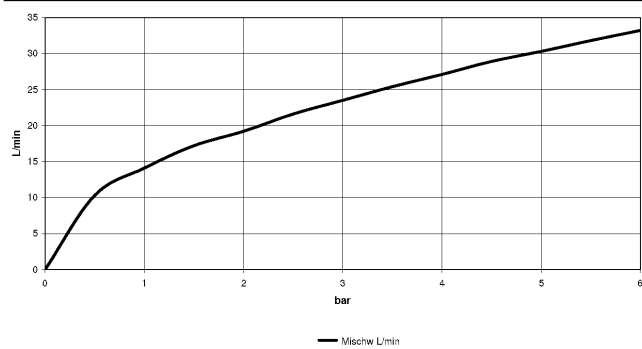

Flow rate chart

Codes & Standards

DIN 4109

ISO 3822

Ü-Zeichen