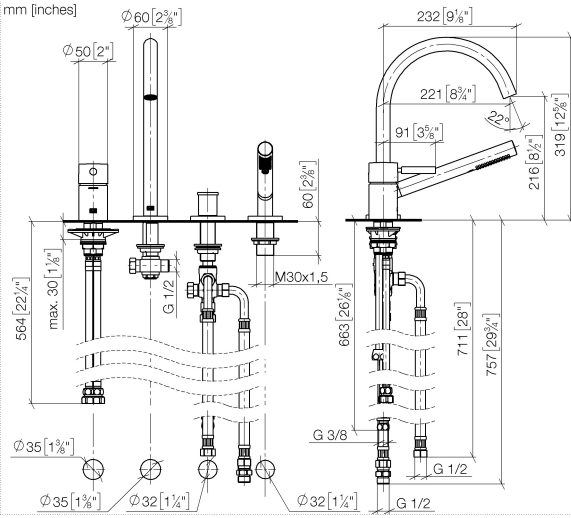

META Bath shower set for bath rim or tile edge installation - Brushed Champagne (22kt Gold)

META

27 632 661

- spout: circular, air-enriched flow
- max. flow 23.5 l/min at 3 bar flow pressure
- Hand shower: COMPACT RAIN, max. flow rate 6.8 l/min (at 3 bar)
- complete hand shower set with anti-scale system
- automatic bath/shower diverter
- 221mm projection
- height of mixer 319 mm
- height up to aerator 216 mm
- hole diameter spout 35 mm
- hole diameter single-lever mixer 35 mm
- hole diameter for complete hand shower set 32 mm
- rosette for spout Ø 60mm
- rosette for single-lever mixer Ø 55mm
- rosette for complete hand shower set Ø 60mm
- metal shower hose 1750mm with integrated anti-twist protection
- WRAS 2207041

Recommended miscellaneous

Perfecto installation kit - 12 614 970 90

Recommended miscellaneous

Decorative caps for Perfecto - Brushed Champagne (22kt Gold) 12 801 970-46
● 1 pair

META Bath shower set for bath rim or tile edge installation - Brushed Champagne (22kt Gold)

META

27 632 661

Flow rate chart

Codes & Standards

DIN 4109

ISO 3822

Scottish Water
Byelaws

UK Water Supply
Regulations

Product version from 7/1/2023

META Bath shower set for bath rim or tile edge installation - Brushed Champagne (22kt Gold)

META

27 632 661

Spare parts list

Product version from 7/1/2023

No.	Item Number	Name	Quantity used	Delivery time
	29 300 660-46	META Single-lever bath mixer for bath rim or tile edge installation - Brushed Champagne (22kt Gold)	4	30