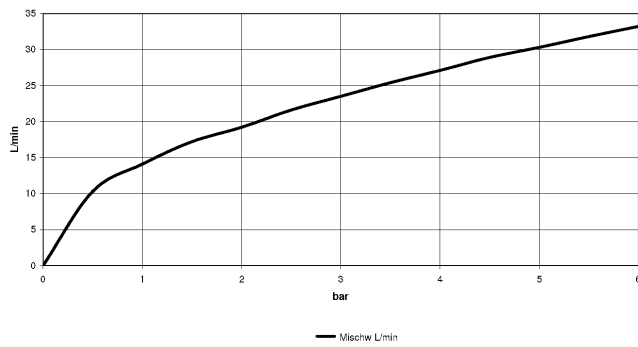

Flow rate chart

Codes & Standards

DIN 4109

ISO 3822

Scottish Water
Byelaws

UK Water Supply
Regulations

Ü-Zeichen