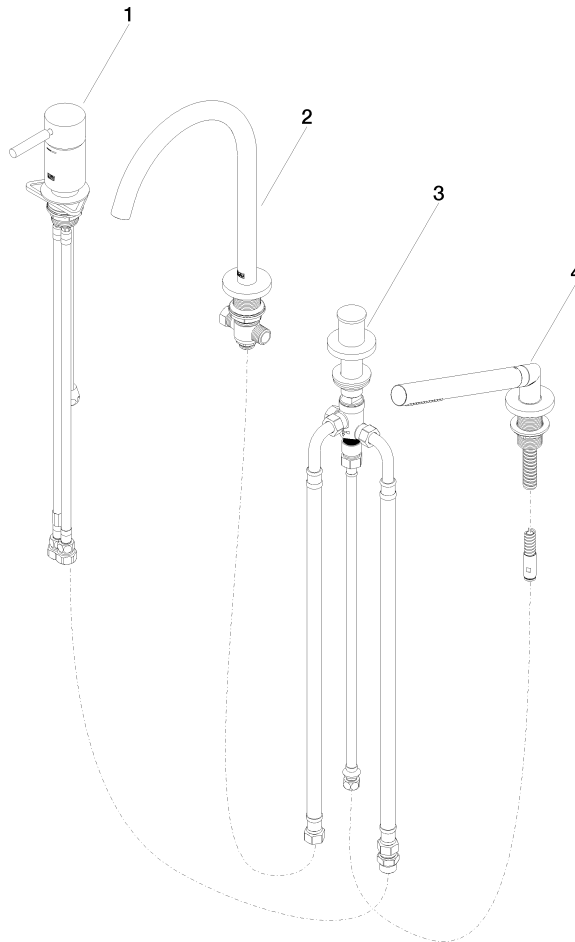

META Bath shower set for bath rim or tile edge installation - Brushed Champagne (22kt Gold)

META

27 632 661

- spout: circular, air-enriched flow
- max. flow 23.5 l/min at 3 bar flow pressure
- Hand shower: COMPACT RAIN, max. flow rate 6.8 l/min (at 3 bar)
- complete hand shower set with anti-scale system
- automatic bath/shower diverter
- 221mm projection
- height of mixer 319 mm
- height up to aerator 216 mm
- hole diameter spout 35 mm
- hole diameter single-lever mixer 35 mm
- hole diameter for complete hand shower set 32 mm
- rosette for spout Ø 60mm
- rosette for single-lever mixer Ø 55mm
- rosette for complete hand shower set Ø 60mm
- metal shower hose 1750mm with integrated anti-twist protection
- WRAS 2207041

Recommended miscellaneous

Perfecto installation kit - 12 614 970 90

Recommended miscellaneous

Decorative caps for Perfecto - Brushed Champagne (22kt Gold) 12 801 970-46
● 1 pair

META Bath shower set for bath rim or tile edge installation - Brushed Champagne (22kt Gold)

Ü-Zeichen

META Bath shower set for bath rim or tile edge installation - Brushed
Champagne (22kt Gold)

META

27 632 661

Certificates

WRAS_2207

LGA_38

27 632 661

Product version from 7/1/2023

META Bath shower set for bath rim or tile edge installation - Brushed Champagne (22kt Gold)

META

27 632 661

Spare parts list

Product version from 7/1/2023

No.	Item Number	Name	Quantity used	Delivery time
	29 300 660-46	META Single-lever bath mixer for bath rim or tile edge installation - Brushed Champagne (22kt Gold)	4	30