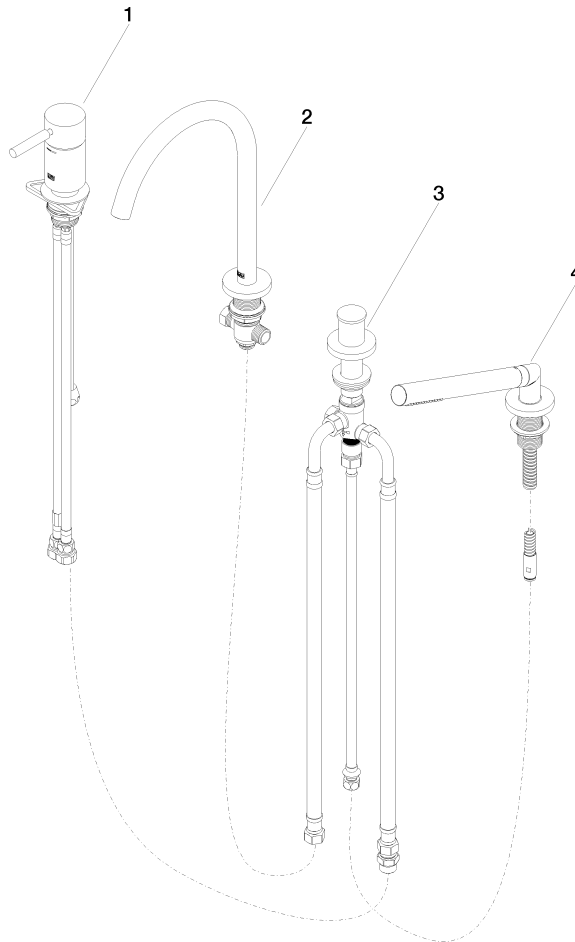

META Bath shower set for bath rim or tile edge installation - Brushed Dark Platinum

META

27 632 661

- spout: circular, air-enriched flow
- max. flow 23.5 l/min at 3 bar flow pressure
- Hand shower: COMPACT RAIN, max. flow rate 6.8 l/min (at 3 bar)
- complete hand shower set with anti-scale system
- automatic bath/shower diverter
- 221mm projection
- height of mixer 319 mm
- height up to aerator 216 mm
- hole diameter spout 35 mm
- hole diameter single-lever mixer 35 mm
- hole diameter for complete hand shower set 32 mm
- rosette for spout Ø 60mm
- rosette for single-lever mixer Ø 55mm
- rosette for complete hand shower set Ø 60mm
- metal shower hose 1750mm with integrated anti-twist protection
- WRAS 2207041

ISO 3822

Ü-Zeichen

**META Bath shower set for bath rim or tile edge installation - Brushed Dark
Platinum**

META

27 632 661
Certificates

LGA_38

27 632 661

Product version from 7/1/2023

META Bath shower set for bath rim or tile edge installation - Brushed Dark Platinum

META

27 632 661

Spare parts list

Product version from 7/1/2023

No.	Item Number	Name	Quantity used	Delivery time
	29 300 660-99	META Single-lever bath mixer for bath rim or tile edge installation - Brushed Dark Platinum	4	30