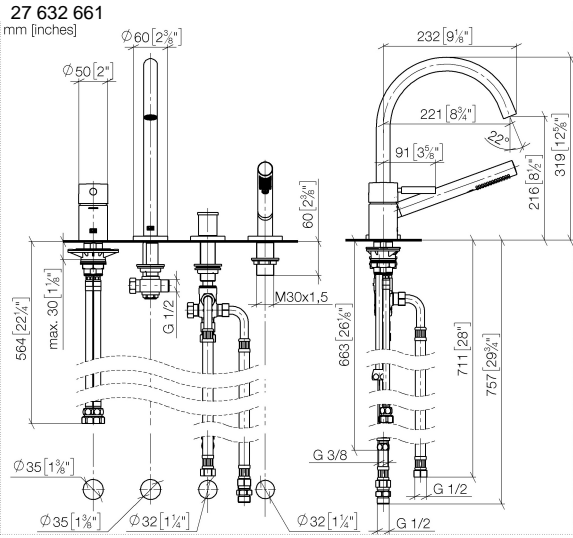

META Bath shower set for bath rim or tile edge installation - Brushed Dark Platinum

META

27 632 661

- spout: circular, air-enriched flow
- max. flow 23.5 l/min at 3 bar flow pressure
- Hand shower: COMPACT RAIN, max. flow rate 6.8 l/min (at 3 bar)
- complete hand shower set with anti-scale system
- automatic bath/shower diverter
- 221mm projection
- height of mixer 319 mm
- height up to aerator 216 mm
- hole diameter spout 35 mm
- hole diameter single-lever mixer 35 mm
- hole diameter for complete hand shower set 32 mm
- rosette for spout Ø 60mm
- rosette for single-lever mixer Ø 55mm
- rosette for complete hand shower set Ø 60mm
- metal shower hose 1750mm with integrated anti-twist protection
- WRAS 2207041

Recommended miscellaneous

Perfecto installation kit - 12 614 970 90

Recommended miscellaneous

Decorative caps for Perfecto - Brushed Dark Platinum 12 801 970-99
●1 pair

Flow rate chart

Codes & Standards

DIN 4109

ISO 3822

Ü-Zeichen

**META Bath shower set for bath rim or tile edge installation - Brushed Dark
Platinum**

META

27 632 661
Certificates

LGA_38

27 632 661

Product version from 7/1/2023

META Bath shower set for bath rim or tile edge installation - Brushed Dark Platinum

META

27 632 661

Spare parts list

Product version from 7/1/2023

No.	Item Number	Name	Quantity used	Delivery time
	29 300 660-99	META Single-lever bath mixer for bath rim or tile edge installation - Brushed Dark Platinum	4	30