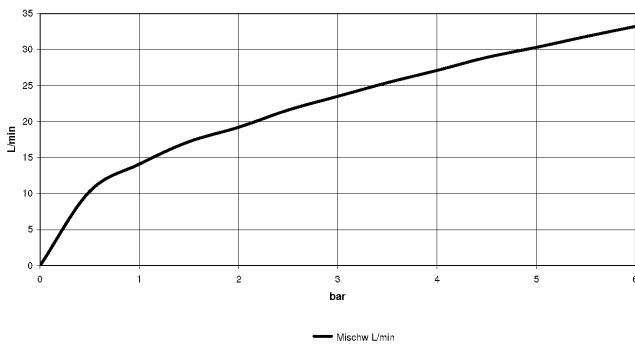

Flow rate chart

Codes & Standards

DIN 4109

ISO 3822

Ü-Zeichen