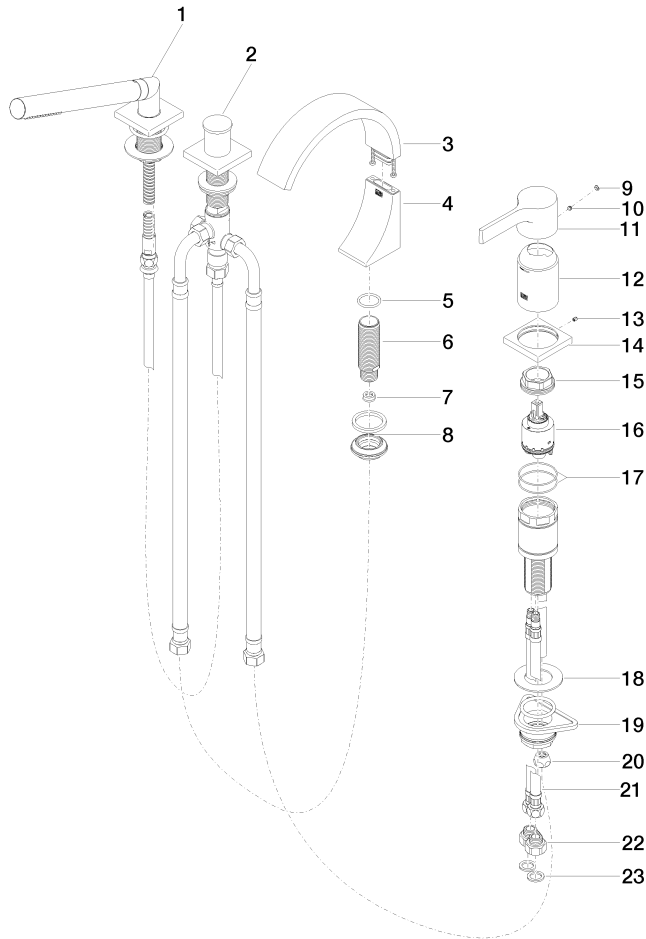

27 632 811

- 167mm projection
- spout: rectangular normal flow
- max. flow 23.8 l/min at 3 bar flow pressure
- Hand shower: COMPACT RAIN, max. flow rate 6.8 l/min (at 3 bar)
- complete hand shower set with anti-scale system
- automatic bath/shower diverter
- height of mixer 198 mm
- height up to aerator 133 mm
- hole diameter spout 28 mm
- hole diameter for complete hand shower set 32 mm
- rosette for mixer 60 x 60mm
- rosette for complete hand shower set 60 x 60mm
- metal shower hose 1750mm with integrated anti-twist protection
- WRAS 2204006

Recommended miscellaneous

Perfecto installation kit - 12 614 970 90

CYO Bath shower set for bath rim or tile edge installation - Dark Chrome

CYO

27 632 811

Certificates

WRAS_2204

27 632 811

CYO Bath shower set for bath rim or tile edge installation - Dark Chrome

CYO

27 632 811

Spare parts list

No.	Item Number	Name	Quantity used	Delivery time
	27 702 980-19	Hand shower set for bath rim or tile edge installation - Dark Chrome	27	20