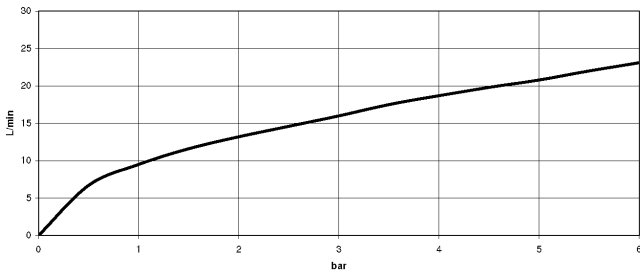

**Recommended miscellaneous**

**Concealed wall elbow -**

35 085 970 90

- max. recess depth 163 mm
- min. recess depth 90 mm

27 701 670

mm [inches]

**Flow rate chart**

**Codes & Standards**