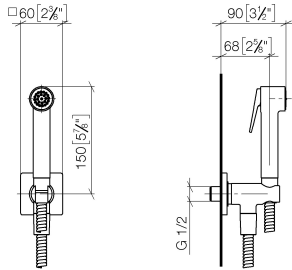

27 701 670

Fits: IMO, LULU, MADISON, MEM, TARA, CL.1, LISSÉ, VAIA

- wall bracket with integrated safety shut off valve
- max. standing pressure: 5bar
- hand shower with back flow preventer
- 1/2" shower outlet
- rosette Ø 60 mm
- metal shower hose 1250mm with integrated anti-twist protection

**Recommended miscellaneous**

**Concealed wall elbow -**

35 085 970 90

- max. recess depth 163 mm
- min. recess depth 90 mm

27 701 670

mm [inches]

**Flow rate chart**

**Codes & Standards**