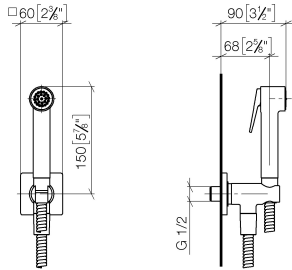

Bidet spray - Dark Chrome

27 701 670 Product version from 4/1/2024

- wall bracket with integrated safety shut off valve
- max. standing pressure: 5bar
- hand shower with back flow preventer
- 1/2" shower outlet
- rosette Ø 60 mm
- metal shower hose 1250mm with integrated anti-twist protection

Bidet spray - Dark Chrome

27 701 670 Product version from 4/1/2024

mm [inches]

Flow rate chart

Bidet spray - Dark Chrome

27 701 670 Product version from 4/1/2024

Parts for other finishes can be found here: [Chrome](#)