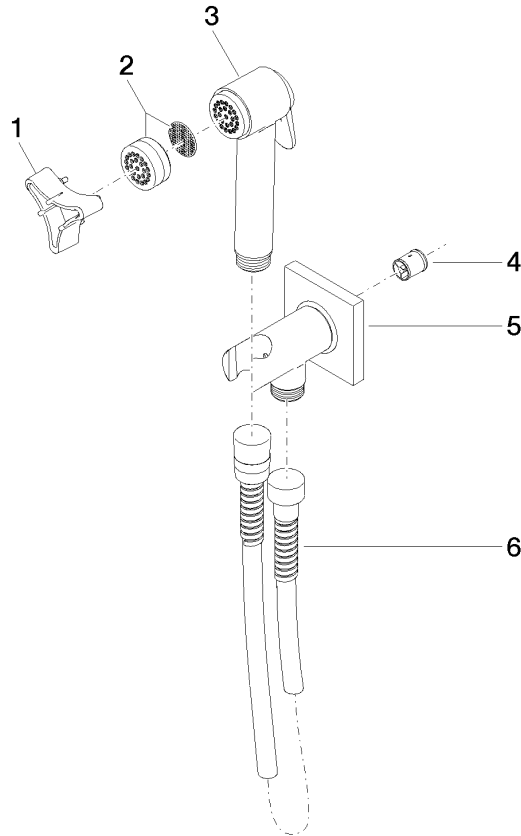

Bidet spray - Dark Chrome

27 701 670 Product version from 4/1/2024

- wall bracket with integrated safety shut off valve
- max. standing pressure: 5bar
- hand shower with back flow preventer
- 1/2" shower outlet
- rosette Ø 60 mm
- metal shower hose 1250mm with integrated anti-twist protection

The bidet shower must be operated with an upstream main fitting.

	Dark Chrome	27 701 670-19
	Chrome	27 701 670-00
	Brushed Platinum	27 701 670-06
	Platinum	27 701 670-08
	Brushed Light Gold	27 701 670-27
	Brushed Durabronze (23kt Gold)	27 701 670-28
	Brushed Bronze	27 701 670-42
	Brushed Champagne (22kt Gold)	27 701 670-46
	Champagne (22kt Gold)	27 701 670-47
	Brushed Chrome	27 701 670-93
	Brushed Dark Platinum	27 701 670-99

Bidet spray - Dark Chrome

27 701 670 Product version from 4/1/2024

mm [inches]

Flow rate chart

Bidet spray - Dark Chrome

27 701 670 Product version from 4/1/2024

Parts for other finishes can be found here: [Chrome](#)

Spare parts list

No.	Item Number	Name	Quantity used	Delivery time
1	09 30 09 029 90	key	1	2
2	12 861 970-19	accessories	1	-
Spare part can no longer be ordered, please order the replacement item				
3	90 12 11 107 00-19	shower	1	20
4	09 23 01 097 90	back-flow preventer	1	2
5	90 11 03 002 00-19	connection	1	20
6	90 30 02 001 00-19	hose	1	20