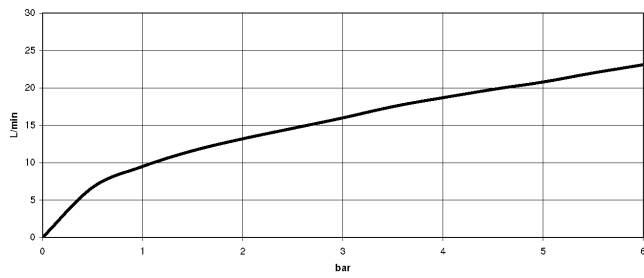

Bidet spray - Dark Chrome

27 701 670 Product version from 4/1/2024

mm [inches]

Flow rate chart

Bidet spray - Dark Chrome

27 701 670 Product version from 4/1/2024

Parts for other finishes can be found here: [Chrome](#)