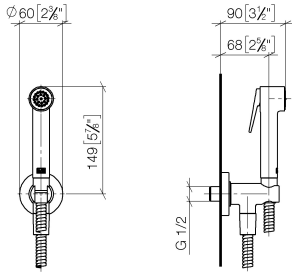

27 701 970

Fits: IMO, LULU, MADISON, MEM, TARA, CL.1, LISSÉ, VAIA, META, CYO

- wall bracket with integrated safety shut off valve
- max. standing pressure: 5bar
- hand shower with back flow preventer
- 1/2" shower outlet
- rosette Ø 60 mm
- metal shower hose 1250mm with integrated anti-twist protection

**Recommended miscellaneous**

**Concealed wall elbow -** 35 085 970 90

- max. recess depth 163 mm
- min. recess depth 90 mm

27 701 970

mm [inches]

**Flow rate chart**

**Codes & Standards**

DIN 4109