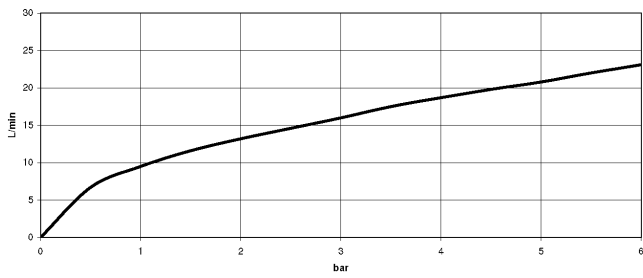

**Recommended miscellaneous**

**Concealed wall elbow -** 35 085 970 90

- max. recess depth 163 mm
- min. recess depth 90 mm

27 701 970

mm [inches]

**Flow rate chart**

**Codes & Standards**

DIN 4109