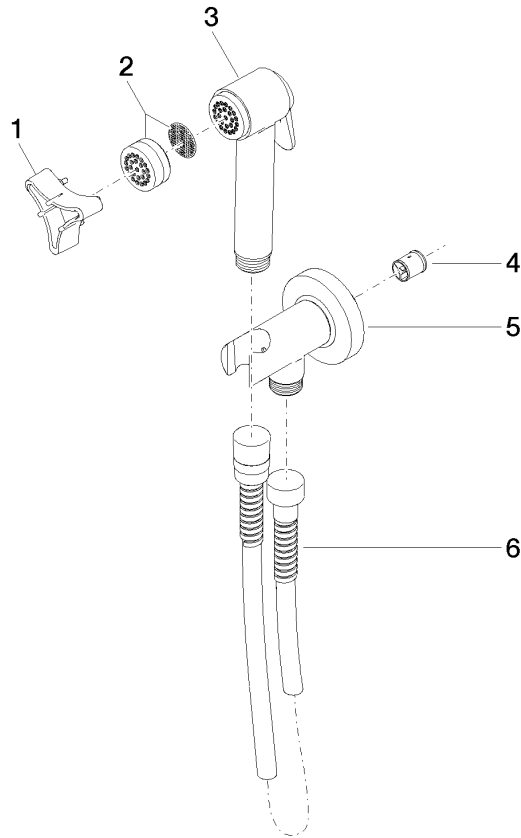

Product version from 10/1/2023