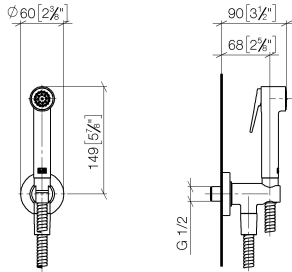

27 701 970 Product version from 10/1/2023

Fits: IMO, LULU, MADISON, MEM, TARA, CL.1, LISSÉ, VAIA, META, CYO

- wall bracket with integrated safety shut off valve
- max. standing pressure: 5bar
- hand shower with back flow preventer
- 1/2" shower outlet
- rosette Ø 60 mm
- metal shower hose 1250mm with integrated anti-twist protection

Recommended miscellaneous

- Concealed wall elbow -** 35 085 970 90
- max. recess depth mm
 - min. recess depth mm

27 701 970 Product version from 10/1/2023

mm [inches]

Flow rate chart

Codes & Standards

DIN 4109