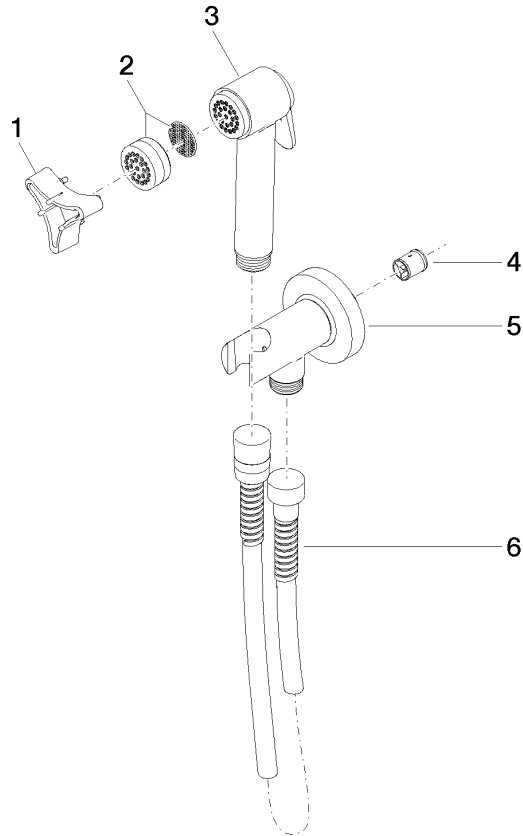

27 701 970 Product version from 10/1/2023

Fits: IMO, LULU, MADISON, MEM, TARA, CL.1, LISSÉ, VAIA, META, CYO

- wall bracket with integrated safety shut off valve
- max. standing pressure: 5bar
- hand shower with back flow preventer
- 1/2" shower outlet
- rosette Ø 60 mm
- metal shower hose 1250mm with integrated anti-twist protection

Recommended miscellaneous

- Concealed wall elbow -** 35 085 970 90
- max. recess depth mm
 - min. recess depth mm

27 701 970 Product version from 10/1/2023

mm [inches]

Flow rate chart

Codes & Standards

DIN 4109

ISO 3822

Ü-Zeichen

Bidet spray - Chrome

IMO

27 701 970 Product version from 10/1/2023

Certificates

LGA_29

Spare parts list

No.	Item Number	Name	Quantity used	Delivery time
1	09 30 09 029 90	key	1	2
2	12 861 970-00	accessories	1	2
3	90 12 11 107 00-00	shower	1	2
4	09 23 01 097 90	back-flow preventer	1	2
5	90 11 03 001 00-00	connection	1	60
6	90 30 02 001 00-00	hose	1	2