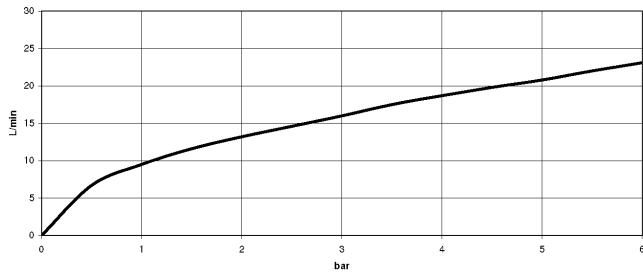

Recommended miscellaneous

- Concealed wall elbow -** 35 085 970 90
- max. recess depth mm
 - min. recess depth mm

27 701 970 Product version from 10/1/2023

mm [inches]

Flow rate chart

Codes & Standards

DIN 4109