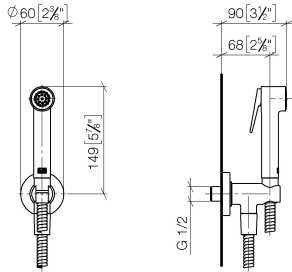

Bidet spray - Brushed Platinum

27 701 970 Product version from 10/1/2023

- wall bracket with integrated safety shut off valve
- max. standing pressure: 5bar
- hand shower with back flow preventer
- 1/2" shower outlet
- rosette Ø 60 mm
- metal shower hose 1250mm with integrated anti-twist protection

Recommended miscellaneous

- Concealed wall elbow -** 35 085 970 90
- max. recess depth mm
 - min. recess depth mm

Bidet spray - Brushed Platinum

27 701 970 Product version from 10/1/2023

mm [inches]

Flow rate chart