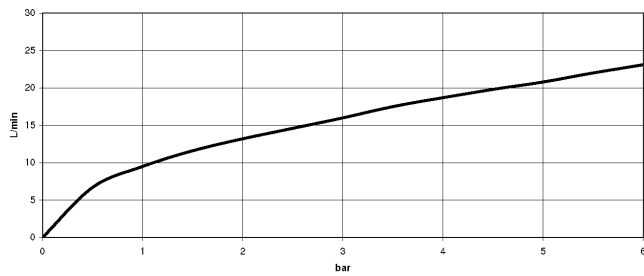

Recommended miscellaneous

- Concealed wall elbow -** 35 085 970 90
- max. recess depth mm
 - min. recess depth mm

Bidet spray - Brushed Platinum

27 701 970 Product version from 10/1/2023

mm [inches]

Flow rate chart