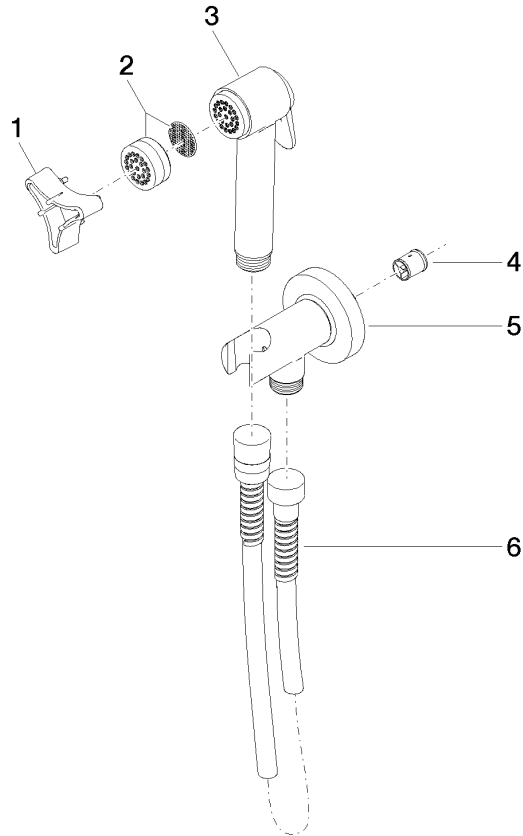

Bidet spray - Brushed Platinum

27 701 970 Product version from 10/1/2023

- wall bracket with integrated safety shut off valve
- max. standing pressure: 5bar
- hand shower with back flow preventer
- 1/2" shower outlet
- rosette Ø 60 mm
- metal shower hose 1250mm with integrated anti-twist protection

The bidet shower must be operated with an upstream main fitting.

	Brushed Platinum	27 701 970-06
	Chrome	27 701 970-00
	Platinum	27 701 970-08
	Durabrand (23kt Gold)	27 701 970-09
	Dark Chrome	27 701 970-19
	Light Gold	27 701 970-26
	Brushed Light Gold	27 701 970-27
	Brushed Durabrand (23kt Gold)	27 701 970-28
	Brushed Bronze	27 701 970-42
	Brushed Champagne (22kt Gold)	27 701 970-46
	Champagne (22kt Gold)	27 701 970-47
	Brushed Chrome	27 701 970-93
	Brushed Dark Platinum	27 701 970-99

Recommended miscellaneous

- Concealed wall elbow -** 35 085 970 90
- max. recess depth mm
 - min. recess depth mm

Bidet spray - Brushed Platinum

27 701 970 Product version from 10/1/2023

mm [inches]

Flow rate chart

Bidet spray - Brushed Platinum

27 701 970 Product version from 10/1/2023

Spare parts list

No.	Item Number	Name	Quantity used	Delivery time
1	09 30 09 029 90	key	1	2
2	12 861 970-06	accessories	1	-
Spare part can no longer be ordered, please order the replacement item				
3	90 12 11 107 00-06	shower	1	10
4	09 23 01 097 90	back-flow preventer	1	2
5	90 11 03 001 00-06	connection	1	10
6	90 30 02 001 00-06	hose	1	10