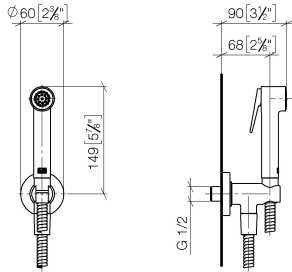

Bidet spray - Light Gold

27 701 970 Product version from 10/1/2023

- wall bracket with integrated safety shut off valve
- max. standing pressure: 5bar
- hand shower with back flow preventer
- 1/2" shower outlet
- rosette Ø 60 mm
- metal shower hose 1250mm with integrated anti-twist protection

Recommended miscellaneous

- Concealed wall elbow -** 35 085 970 90
- min. recess depth mm
 - max. recess depth mm

Bidet spray - Light Gold

27 701 970 Product version from 10/1/2023

mm [inches]

Flow rate chart