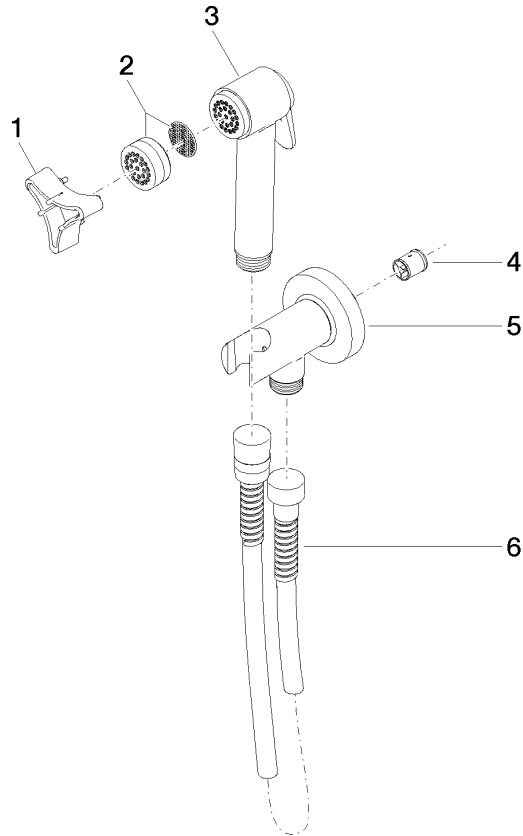

Bidet spray - Light Gold

27 701 970 Product version from 10/1/2023

- wall bracket with integrated safety shut off valve
- max. standing pressure: 5bar
- hand shower with back flow preventer
- 1/2" shower outlet
- rosette Ø 60 mm
- metal shower hose 1250mm with integrated anti-twist protection

The bidet shower must be operated with an upstream main fitting.

	Light Gold	27 701 970-26
	Chrome	27 701 970-00
	Brushed Platinum	27 701 970-06
	Platinum	27 701 970-08
	Durabronze (23kt Gold)	27 701 970-09
	Dark Chrome	27 701 970-19
	Brushed Light Gold	27 701 970-27
	Brushed Durabronze (23kt Gold)	27 701 970-28
	Brushed Bronze	27 701 970-42
	Brushed Champagne (22kt Gold)	27 701 970-46
	Champagne (22kt Gold)	27 701 970-47
	Brushed Chrome	27 701 970-93
	Brushed Dark Platinum	27 701 970-99

Recommended miscellaneous

- Concealed wall elbow -** 35 085 970 90
- min. recess depth mm
 - max. recess depth mm

Bidet spray - Light Gold

27 701 970 Product version from 10/1/2023

mm [inches]

Flow rate chart

Bidet spray - Light Gold

27 701 970 Product version from 10/1/2023

Spare parts list

No.	Item Number	Name	Quantity used	Delivery time
1	09 30 09 029 90	key	1	2
2	12 861 970-26	accessories	1	-
Spare part can no longer be ordered, please order the replacement item				
3	90 12 11 107 00-26	shower	1	30
4	09 23 01 097 90	back-flow preventer	1	2
5	90 11 03 001 00-26	connection	1	30
6	90 30 02 001 00-26	hose	1	30