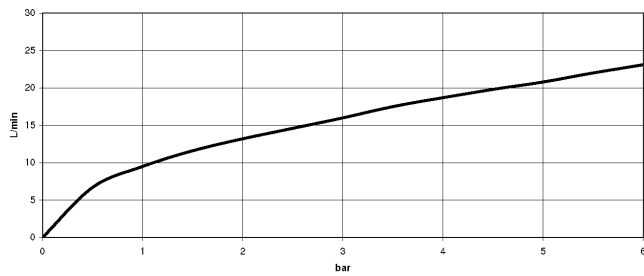

Recommended miscellaneous

- Concealed wall elbow -** 35 085 970 90
- min. recess depth mm
 - max. recess depth mm

Bidet spray - Light Gold

27 701 970 Product version from 10/1/2023

mm [inches]

Flow rate chart