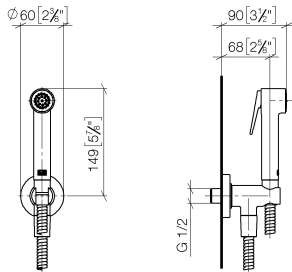

27 701 970 Product version from 10/1/2023

Fits: IMO, LULU, MADISON, MEM, TARA, CL.1, LISSÉ, VAIA, META, CYO

- wall bracket with integrated safety shut off valve
- max. standing pressure: 5bar
- hand shower with back flow preventer
- 1/2" shower outlet
- rosette Ø 60 mm
- metal shower hose 1250mm with integrated anti-twist protection

**Recommended miscellaneous**

**Concealed wall elbow -**

35 085 970 90

- max. recess depth mm
- min. recess depth mm

27 701 970 Product version from 10/1/2023

mm [inches]

**Flow rate chart**

### Spare parts list

No.	Item Number	Name	Quantity used	Delivery time
1	09 30 09 029 90	key	1	2
2	12 861 970-46	accessories	1	-
Spare part can no longer be ordered, please order the replacement item				
3	90 12 11 107 00-46	shower	1	30
4	09 23 01 097 90	back-flow preventer	1	2
5	90 11 03 001 00-46	connection	1	30
6	90 30 02 001 00-46	hose	1	30