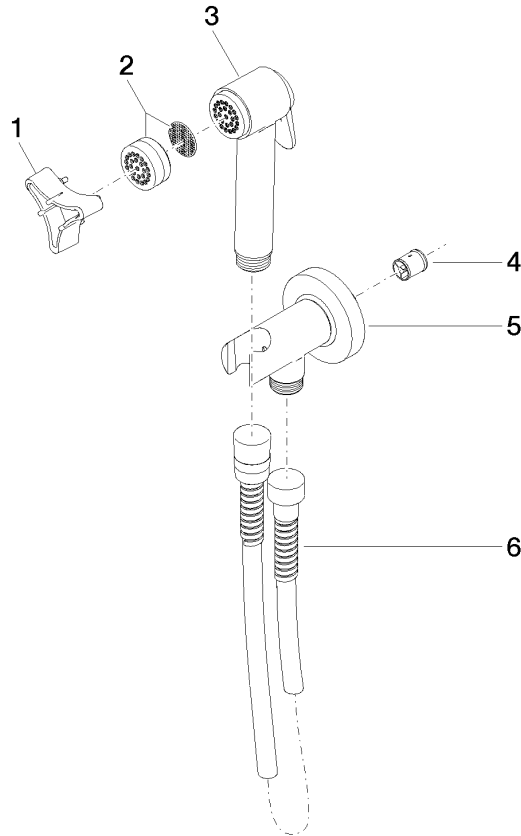

27 701 970 Product version from 10/1/2023

Fits: IMO, LULU, MADISON, MEM, TARA, CL.1, LISSÉ, VAIA, META, CYO

- wall bracket with integrated safety shut off valve
- max. standing pressure: 5bar
- hand shower with back flow preventer
- 1/2" shower outlet
- rosette Ø 60 mm
- metal shower hose 1250mm with integrated anti-twist protection

The bidet shower must be operated with an upstream main fitting.

	Brushed Champagne (22kt Gold)	27 701 970-46
	Chrome	27 701 970-00
	Brushed Platinum	27 701 970-06
	Platinum	27 701 970-08
	Durabronze (23kt Gold)	27 701 970-09
	Dark Chrome	27 701 970-19
	Light Gold	27 701 970-26
	Brushed Light Gold	27 701 970-27
	Brushed Durabronze (23kt Gold)	27 701 970-28
	Brushed Bronze	27 701 970-42
	Champagne (22kt Gold)	27 701 970-47
	Brushed Chrome	27 701 970-93
	Brushed Dark Platinum	27 701 970-99

**Recommended miscellaneous**

**Concealed wall elbow -**

35 085 970 90

- max. recess depth mm
- min. recess depth mm

27 701 970 Product version from 10/1/2023

mm [inches]

**Flow rate chart**

### Spare parts list

No.	Item Number	Name	Quantity used	Delivery time
1	09 30 09 029 90	key	1	2
2	12 861 970-46	accessories	1	-
Spare part can no longer be ordered, please order the replacement item				
3	90 12 11 107 00-46	shower	1	30
4	09 23 01 097 90	back-flow preventer	1	2
5	90 11 03 001 00-46	connection	1	30
6	90 30 02 001 00-46	hose	1	30