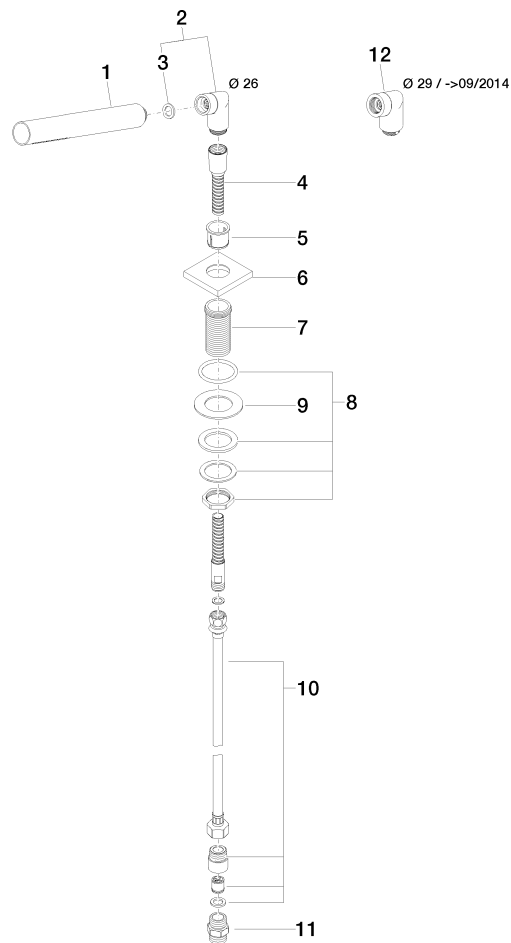

27 702 980

Fits: IMO, MEM, CL.1, CYO

- COMPACT RAIN, max. flow rate 6.8 l/min (at 3 bar)
- with anti-scale system
- rosette 60 x 60 mm
- hole diameter 32 mm
- metal shower hose 2250mm with integrated anti-twist protection

Two-piece design allows hose to later be changed without dismantling the fitting.

Intrinsic protection against back flow.

	Platinum	27 702 980-08
	Chrome	27 702 980-00
	Brushed Platinum	27 702 980-06
	Dark Chrome	27 702 980-19
	Brushed Light Gold	27 702 980-27
	Brushed Durabronze (23kt Gold)	27 702 980-28
	Matte Black	27 702 980-33
	Brushed Champagne (22kt Gold)	27 702 980-46
	Champagne (22kt Gold)	27 702 980-47
	Brushed Chrome	27 702 980-93
	Brushed Dark Platinum	27 702 980-99

27 702 980

Flow rate chart

Certificates

IAPMO_4976 (5). Belgaqua_21-383- WRAS_2209005.
27_8.

27 702 980

Parts for other finishes can be found here: Chrome

Spare parts list

No.	Item Number	Name	Quantity used	Delivery time
1	90 12 11 140 30-08	shower	1	40
2	04 24 04 287 00-08	nipple	1	40
3	90 14 20 002 00 90	seal	1	2
4	28 322 970-00	Metal shower hose 1/2" x 3/8" x 1750 mm - Chrome	1	2
5	90 18 40 085 00 90	sleeve	1	2
6	09 27 68 003-08	rosette	1	40
7	09 30 01 090-07	sleeve	1	30
8	04 23 10 032 46 90	fixing set	1	2
9	09 30 11 060 90	disc	1	2
10	12 505 970 90	High pressure hose 1/2" x 3/8" x 500 mm -	1	2
11	90 24 03 168 00 90	nipple	1	2
12	04 24 04 187 00-08	nipple	1	40