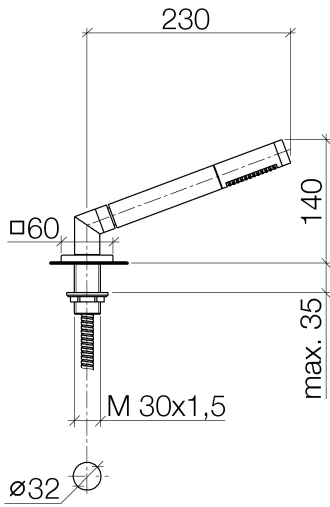

27 702 980

Fits: IMO, MEM, CL.1, CYO

- COMPACT RAIN, max. flow rate 6.8 l/min (at 3 bar)
- with anti-scale system
- rosette 60 x 60 mm
- hole diameter 32 mm
- metal shower hose 2250mm with integrated anti-twist protection

Two-piece design allows hose to later be changed without dismantling the fitting.

Intrinsic protection against back flow.

	Platinum	27 702 980-08
	Chrome	27 702 980-00
	Brushed Platinum	27 702 980-06
	Dark Chrome	27 702 980-19
	Brushed Light Gold	27 702 980-27
	Brushed Durabronze (23kt Gold)	27 702 980-28
	Matte Black	27 702 980-33
	Brushed Champagne (22kt Gold)	27 702 980-46
	Champagne (22kt Gold)	27 702 980-47
	Brushed Chrome	27 702 980-93
	Brushed Dark Platinum	27 702 980-99

27 702 980

Flow rate chart

Certificates

IAPMO_4976 (5). Belgaqua_21-383- WRAS_2209005.
27_8.

27 702 980

Parts for other finishes can be found here: Chrome

Spare parts list

No.	Item Number	Name	Quantity used	Delivery time
1	90 12 11 140 30-08	shower	1	40
2	04 24 04 287 00-08	nipple	1	40
3	90 14 20 002 00 90	seal	1	2
4	28 322 970-00	Metal shower hose 1/2" x 3/8" x 1750 mm - Chrome	1	2
5	90 18 40 085 00 90	sleeve	1	2
6	09 27 68 003-08	rosette	1	40
7	09 30 01 090-07	sleeve	1	30
8	04 23 10 032 46 90	fixing set	1	2
9	09 30 11 060 90	disc	1	2
10	12 505 970 90	High pressure hose 1/2" x 3/8" x 500 mm -	1	2
11	90 24 03 168 00 90	nipple	1	2
12	04 24 04 187 00-08	nipple	1	40