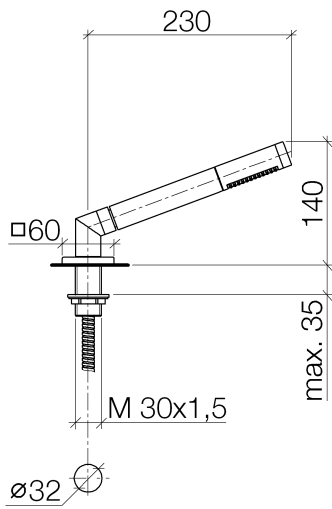

27 702 980

Fits: IMO, MEM, CL.1, CYO

- COMPACT RAIN, max. flow rate 6.8 l/min (at 3 bar)
- with anti-scale system
- rosette 60 x 60 mm
- hole diameter 32 mm
- metal shower hose 2250mm with integrated anti-twist protection
- WRAS 2209005

Two-piece design allows hose to later be changed without dismantling the fitting.

Intrinsic protection against back flow.

| | | |
|-------------------------------------------------------------------------------------|--------------------------------|---------------|
|  | Brushed Light Gold | 27 702 980-27 |
|  | Chrome | 27 702 980-00 |
|  | Brushed Platinum | 27 702 980-06 |
|  | Platinum | 27 702 980-08 |
|  | Dark Chrome | 27 702 980-19 |
|  | Brushed Durabronze (23kt Gold) | 27 702 980-28 |
|  | Matte Black | 27 702 980-33 |
|  | Brushed Champagne (22kt Gold) | 27 702 980-46 |
|  | Champagne (22kt Gold) | 27 702 980-47 |
|  | Brushed Chrome | 27 702 980-93 |
|  | Brushed Dark Platinum | 27 702 980-99 |

27 702 980

Flow rate chart

Certificates

WRAS_2209005.

27 702 980

Parts for other finishes can be found here: [Chrome](#)

Spare parts list

| No. | Item Number | Name | Quantity used | Delivery time |
|-----|--------------------|--------------------------------------------------------------|---------------|---------------|
| 1 | 90 12 11 140 30-27 | shower | 1 | 30 |
| 2 | 04 24 04 287 00-27 | nipple | 1 | 60 |
| 3 | 90 14 20 002 00 90 | seal | 1 | 2 |
| 4 | 28 322 970-27 | Metal shower hose 1/2" x 3/8" x 1750 mm - Brushed Light Gold | 1 | 30 |
| 5 | 90 18 40 085 00 90 | sleeve | 1 | 2 |
| 6 | 09 27 68 003-27 | rosette | 1 | 60 |
| 7 | 09 30 01 090-07 | sleeve | 1 | 30 |
| 8 | 04 23 10 032 46 90 | fixing set | 1 | 2 |
| 9 | 09 30 11 060 90 | disc | 1 | 2 |
| 10 | 12 505 970 90 | High pressure hose 1/2" x 3/8" x 500 mm - | 1 | 2 |
| 11 | 90 24 03 168 00 90 | nipple | 1 | 2 |
| 12 | 04 24 04 187 00-27 | nipple | 1 | - |