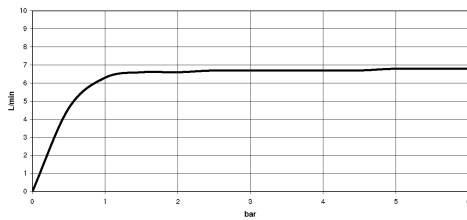

27 702 980

Fits: IMO, MEM, CL.1, CYO

- COMPACT RAIN, max. flow rate 6.8 l/min (at 3 bar)
- with anti-scale system
- rosette 60 x 60 mm
- hole diameter 32 mm
- metal shower hose 2250mm with integrated anti-twist protection
- WRAS 2209005

Two-piece design allows hose to later be changed without dismantling the fitting.

Intrinsic protection against back flow.

| | | |
|-------------------------------------------------------------------------------------|--------------------------------|---------------|
|  | Brushed Light Gold | 27 702 980-27 |
|  | Chrome | 27 702 980-00 |
|  | Brushed Platinum | 27 702 980-06 |
|  | Platinum | 27 702 980-08 |
|  | Dark Chrome | 27 702 980-19 |
|  | Brushed Durabronze (23kt Gold) | 27 702 980-28 |
|  | Matte Black | 27 702 980-33 |
|  | Brushed Champagne (22kt Gold) | 27 702 980-46 |
|  | Champagne (22kt Gold) | 27 702 980-47 |
|  | Brushed Chrome | 27 702 980-93 |
|  | Brushed Dark Platinum | 27 702 980-99 |

27 702 980

Flow rate chart

Certificates

WRAS_2209005.

27 702 980

Parts for other finishes can be found here: [Chrome](#)

Spare parts list

| No. | Item Number | Name | Quantity used | Delivery time |
|-----|--------------------|--------------------------------------------------------------|---------------|---------------|
| 1 | 90 12 11 140 30-27 | shower | 1 | 30 |
| 2 | 04 24 04 287 00-27 | nipple | 1 | 60 |
| 3 | 90 14 20 002 00 90 | seal | 1 | 2 |
| 4 | 28 322 970-27 | Metal shower hose 1/2" x 3/8" x 1750 mm - Brushed Light Gold | 1 | 30 |
| 5 | 90 18 40 085 00 90 | sleeve | 1 | 2 |
| 6 | 09 27 68 003-27 | rosette | 1 | 60 |
| 7 | 09 30 01 090-07 | sleeve | 1 | 30 |
| 8 | 04 23 10 032 46 90 | fixing set | 1 | 2 |
| 9 | 09 30 11 060 90 | disc | 1 | 2 |
| 10 | 12 505 970 90 | High pressure hose 1/2" x 3/8" x 500 mm - | 1 | 2 |
| 11 | 90 24 03 168 00 90 | nipple | 1 | 2 |
| 12 | 04 24 04 187 00-27 | nipple | 1 | - |