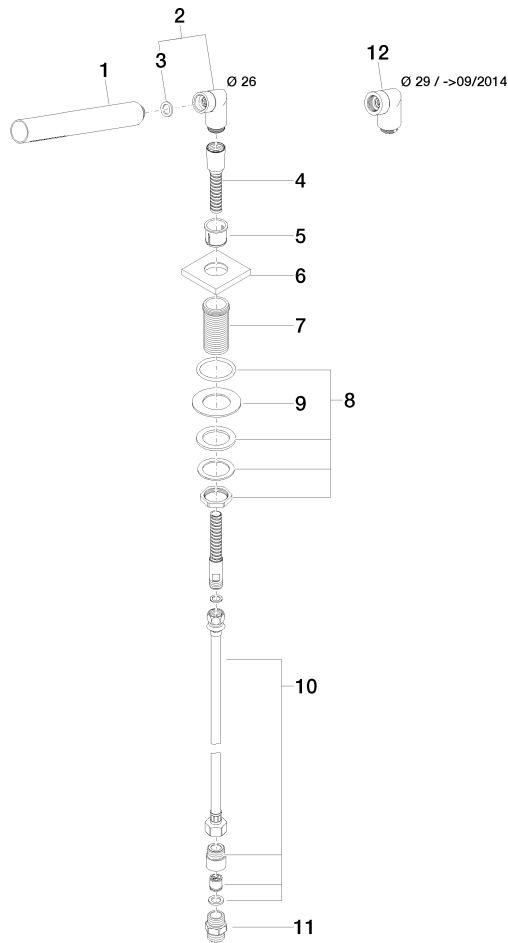

27 702 980

Fits: IMO, MEM, CL.1, CYO

- COMPACT RAIN, max. flow rate 6.8 l/min (at 3 bar)
- with anti-scale system
- rosette 60 x 60 mm
- hole diameter 32 mm
- metal shower hose 2250mm with integrated anti-twist protection
- WRAS 2209005

Two-piece design allows hose to later be changed without dismantling the fitting.

Intrinsic protection against back flow.

| | | |
|-------------------------------------------------------------------------------------|--------------------------------|---------------|
|  | Brushed Light Gold | 27 702 980-27 |
|  | Chrome | 27 702 980-00 |
|  | Brushed Platinum | 27 702 980-06 |
|  | Platinum | 27 702 980-08 |
|  | Dark Chrome | 27 702 980-19 |
|  | Brushed Durabronze (23kt Gold) | 27 702 980-28 |
|  | Matte Black | 27 702 980-33 |
|  | Brushed Champagne (22kt Gold) | 27 702 980-46 |
|  | Champagne (22kt Gold) | 27 702 980-47 |
|  | Brushed Chrome | 27 702 980-93 |
|  | Brushed Dark Platinum | 27 702 980-99 |

27 702 980

Flow rate chart

Certificates

WRAS_2209005.

27 702 980

Parts for other finishes can be found here: [Chrome](#)

Spare parts list

| No. | Item Number | Name | Quantity used | Delivery time |
|-----|--------------------|--------------------------------------------------------------|---------------|---------------|
| 1 | 90 12 11 140 30-27 | shower | 1 | 30 |
| 2 | 04 24 04 287 00-27 | nipple | 1 | 60 |
| 3 | 90 14 20 002 00 90 | seal | 1 | 2 |
| 4 | 28 322 970-27 | Metal shower hose 1/2" x 3/8" x 1750 mm - Brushed Light Gold | 1 | 30 |
| 5 | 90 18 40 085 00 90 | sleeve | 1 | 2 |
| 6 | 09 27 68 003-27 | rosette | 1 | 60 |
| 7 | 09 30 01 090-07 | sleeve | 1 | 30 |
| 8 | 04 23 10 032 46 90 | fixing set | 1 | 2 |
| 9 | 09 30 11 060 90 | disc | 1 | 2 |
| 10 | 12 505 970 90 | High pressure hose 1/2" x 3/8" x 500 mm - | 1 | 2 |
| 11 | 90 24 03 168 00 90 | nipple | 1 | 2 |
| 12 | 04 24 04 187 00-27 | nipple | 1 | - |