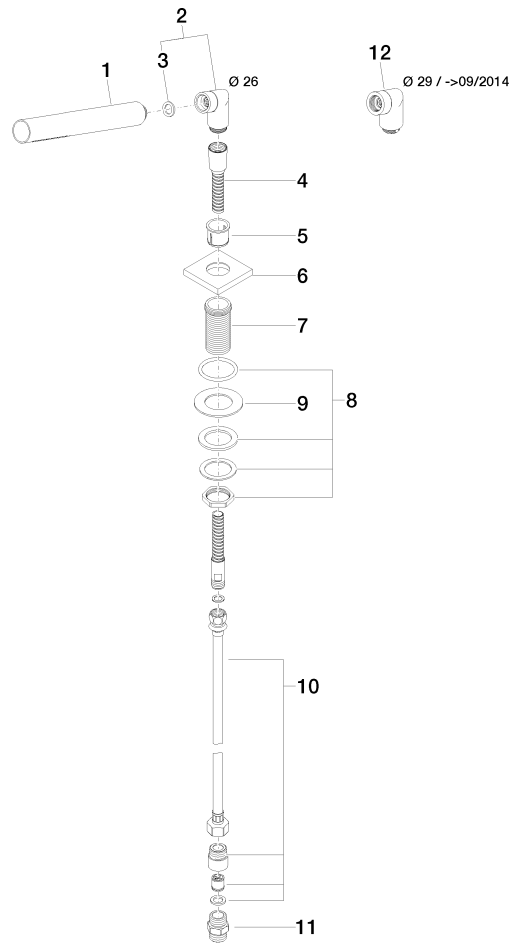

27 702 980

Fits: IMO, MEM, CL.1, CYO

- COMPACT RAIN, max. flow rate 6.8 l/min (at 3 bar)
- with anti-scale system
- rosette 60 x 60 mm
- hole diameter 32 mm
- metal shower hose 2250mm with integrated anti-twist protection

Two-piece design allows hose to later be changed without dismantling the fitting.

Intrinsic protection against back flow.

	Brushed Chrome	27 702 980-93
	Chrome	27 702 980-00
	Brushed Platinum	27 702 980-06
	Platinum	27 702 980-08
	Dark Chrome	27 702 980-19
	Brushed Light Gold	27 702 980-27
	Brushed Durabronze (23kt Gold)	27 702 980-28
	Matte Black	27 702 980-33
	Brushed Champagne (22kt Gold)	27 702 980-46
	Champagne (22kt Gold)	27 702 980-47
	Brushed Dark Platinum	27 702 980-99

27 702 980

Flow rate chart

Certificates

IAPMO\_4976 (2). Belgaqua\_21-383- WRAS\_2209005.  
27\_8.

27 702 980

Parts for other finishes can be found here: [Chrome](#)

**Spare parts list**

No.	Item Number	Name	Quantity used	Delivery time
1	90 12 11 140 30-93	shower	1	20
2	04 24 04 287 00-93	nipple	1	20
3	90 14 20 002 00 90	seal	1	2
4	28 322 970-93	Metal shower hose 1/2" x 3/8" x 1750 mm - Brushed Chrome	1	20
5	90 18 40 085 00 90	sleeve	1	2
6	09 27 68 003-93	rosette	1	20
7	09 30 01 090-07	sleeve	1	30
8	04 23 10 032 46 90	fixing set	1	2
9	09 30 11 060 90	disc	1	2
10	12 505 970 90	High pressure hose 1/2" x 3/8" x 500 mm -	1	2
11	90 24 03 168 00 90	nipple	1	2
12	04 24 04 187 00-93	nipple	1	-