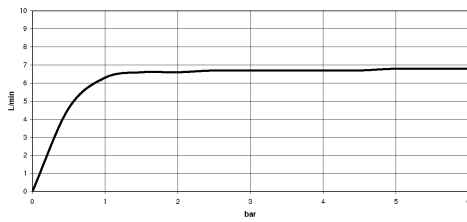

27 702 980

Fits: IMO, MEM, CL.1, CYO

- COMPACT RAIN, max. flow rate 6.8 l/min (at 3 bar)
- with anti-scale system
- rosette 60 x 60 mm
- hole diameter 32 mm
- metal shower hose 2250mm with integrated anti-twist protection

Two-piece design allows hose to later be changed without dismantling the fitting.

Intrinsic protection against back flow.

	Brushed Chrome	27 702 980-93
	Chrome	27 702 980-00
	Brushed Platinum	27 702 980-06
	Platinum	27 702 980-08
	Dark Chrome	27 702 980-19
	Brushed Light Gold	27 702 980-27
	Brushed Durabronze (23kt Gold)	27 702 980-28
	Matte Black	27 702 980-33
	Brushed Champagne (22kt Gold)	27 702 980-46
	Champagne (22kt Gold)	27 702 980-47
	Brushed Dark Platinum	27 702 980-99

27 702 980

Flow rate chart

Certificates

IAPMO\_4976 (2). Belgaqua\_21-383- WRAS\_2209005.  
27\_8.

27 702 980

Parts for other finishes can be found here: [Chrome](#)

**Spare parts list**

No.	Item Number	Name	Quantity used	Delivery time
1	90 12 11 140 30-93	shower	1	20
2	04 24 04 287 00-93	nipple	1	20
3	90 14 20 002 00 90	seal	1	2
4	28 322 970-93	Metal shower hose 1/2" x 3/8" x 1750 mm - Brushed Chrome	1	20
5	90 18 40 085 00 90	sleeve	1	2
6	09 27 68 003-93	rosette	1	20
7	09 30 01 090-07	sleeve	1	30
8	04 23 10 032 46 90	fixing set	1	2
9	09 30 11 060 90	disc	1	2
10	12 505 970 90	High pressure hose 1/2" x 3/8" x 500 mm -	1	2
11	90 24 03 168 00 90	nipple	1	2
12	04 24 04 187 00-93	nipple	1	-