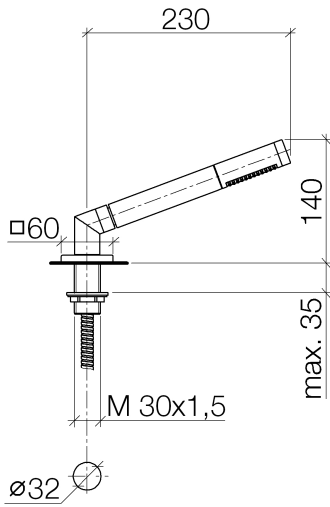

27 702 980

Fits: IMO, MEM, CL.1, CYO

- COMPACT RAIN, max. flow rate 6.8 l/min (at 3 bar)
- with anti-scale system
- rosette 60 x 60 mm
- hole diameter 32 mm
- metal shower hose 2250mm with integrated anti-twist protection

Two-piece design allows hose to later be changed without dismantling the fitting.

Intrinsic protection against back flow.

	Brushed Chrome	27 702 980-93
	Chrome	27 702 980-00
	Brushed Platinum	27 702 980-06
	Platinum	27 702 980-08
	Dark Chrome	27 702 980-19
	Brushed Light Gold	27 702 980-27
	Brushed Durabronze (23kt Gold)	27 702 980-28
	Matte Black	27 702 980-33
	Brushed Champagne (22kt Gold)	27 702 980-46
	Champagne (22kt Gold)	27 702 980-47
	Brushed Dark Platinum	27 702 980-99

27 702 980

Flow rate chart

Certificates

IAPMO\_4976 (2). Belgaqua\_21-383- WRAS\_2209005.  
27\_8.

27 702 980

Parts for other finishes can be found here: [Chrome](#)

**Spare parts list**

No.	Item Number	Name	Quantity used	Delivery time
1	90 12 11 140 30-93	shower	1	20
2	04 24 04 287 00-93	nipple	1	20
3	90 14 20 002 00 90	seal	1	2
4	28 322 970-93	Metal shower hose 1/2" x 3/8" x 1750 mm - Brushed Chrome	1	20
5	90 18 40 085 00 90	sleeve	1	2
6	09 27 68 003-93	rosette	1	20
7	09 30 01 090-07	sleeve	1	30
8	04 23 10 032 46 90	fixing set	1	2
9	09 30 11 060 90	disc	1	2
10	12 505 970 90	High pressure hose 1/2" x 3/8" x 500 mm -	1	2
11	90 24 03 168 00 90	nipple	1	2
12	04 24 04 187 00-93	nipple	1	-