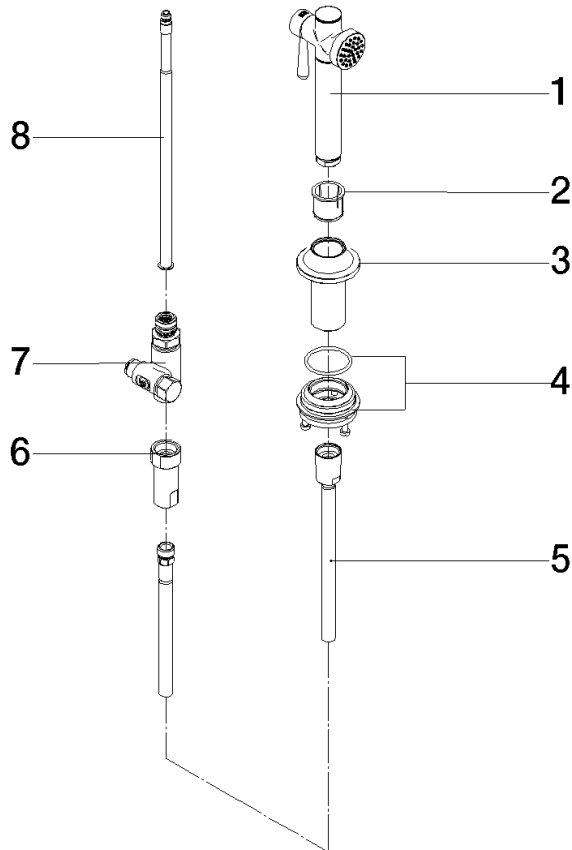

27 718 809

- with round rosette
- spray flow
- automatic spout/shower diverter
- height of mixer 171 mm
- hole diameter rinsing spray 32mm
- fabric braided hose 1500 mm
- sprayface with anti-scaling system
- lead-free
- This product can help a building meet the requirements of Green Building Rating Systems, e.g. LEED®, BREEAM®, DGNB

27 718 809

mm [inches]

Flow rate chart

Codes & Standards

DIN 4109

ISO 3822

Ü-Zeichen

VAIA Rinsing spray set - Brushed Platinum

VAIA

27 718 809

Certificates

LGA_38

27 718 809

Product version from 7/1/2023

Parts for other finishes can be found here: [Chrome](#)

VAIA Rinsing spray set - Brushed Platinum

VAIA

27 718 809

Spare parts list

Product version from 7/1/2023

No.	Item Number	Name	Quantity used	Delivery time
	90 12 11 096 12-06	shower	8	10