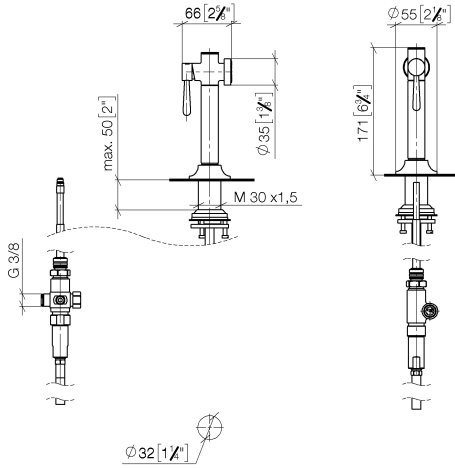

27 718 809

- with round rosette
- spray flow
- automatic spout/shower diverter
- height of mixer 171 mm
- hole diameter rinsing spray 32mm
- fabric braided hose 1500 mm
- sprayface with anti-scaling system
- lead-free
- This product can help a building meet the requirements of Green Building Rating Systems, e.g. LEED®, BREEAM®, DGNB

Can only be combined with 33810809, 33826809, 19815809, 19825809.

Intrinsic protection against back flow.

Residual water may emerge from the spray after closing.

Operating unit can be positioned freely.

	Brushed Durabron (23kt Gold)	27 718 809-28
	Chrome	27 718 809-00
	Brushed Platinum	27 718 809-06
	Platinum	27 718 809-08
	Durabron (23kt Gold)	27 718 809-09
	Dark Chrome	27 718 809-19
	Matte Black	27 718 809-33
	Brushed Champagne (22kt Gold)	27 718 809-46
	Champagne (22kt Gold)	27 718 809-47
	Brushed Chrome	27 718 809-93
	Brushed Dark Platinum	27 718 809-99

27 718 809

mm [inches]

Flow rate chart

Codes & Standards

DIN 4109

ISO 3822

Ü-Zeichen

VAIA Rinsing spray set - Brushed Durabronz (23kt Gold)

VAIA

27 718 809

Spare parts list

Product version from 7/1/2023

No.	Item Number	Name	Quantity used	Delivery time
	90 12 11 096 12-28	shower	8	20