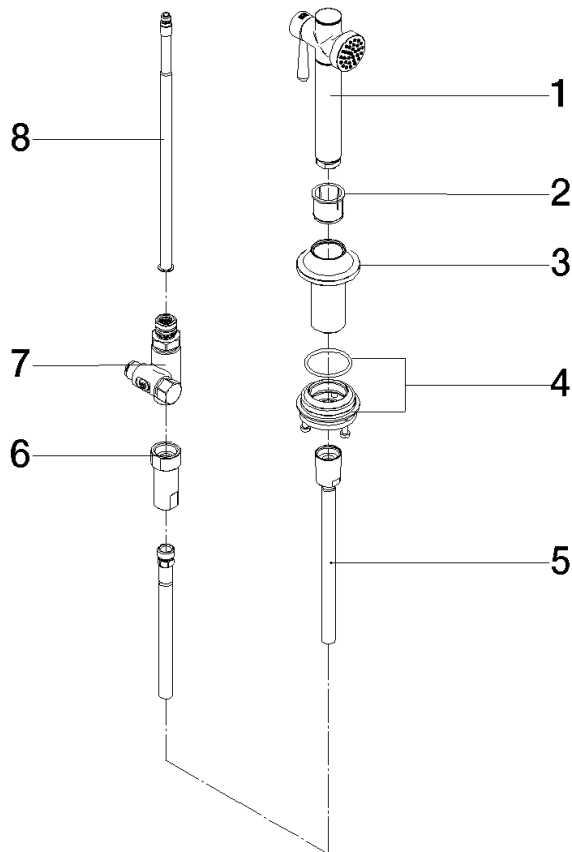

27 718 809

- with round rosette
- spray flow
- automatic spout/shower diverter
- height of mixer 171 mm
- hole diameter rinsing spray 32mm
- fabric braided hose 1500 mm
- sprayface with anti-scaling system
- lead-free
- This product can help a building meet the requirements of Green Building Rating Systems, e.g. LEED®, BREEAM®, DGNB

Can only be combined with 33810809, 33826809, 19815809, 19825809.

Intrinsic protection against back flow.

Residual water may emerge from the spray after closing.

Operating unit can be positioned freely.

	Brushed Champagne (22kt Gold)	27 718 809-46
	Chrome	27 718 809-00
	Brushed Platinum	27 718 809-06
	Platinum	27 718 809-08
	Durabrand (23kt Gold)	27 718 809-09
	Dark Chrome	27 718 809-19
	Brushed Durabrand (23kt Gold)	27 718 809-28
	Matte Black	27 718 809-33
	Champagne (22kt Gold)	27 718 809-47
	Brushed Chrome	27 718 809-93
	Brushed Dark Platinum	27 718 809-99

27 718 809

mm [inches]

Flow rate chart

Codes & Standards

DIN 4109

ISO 3822

Ü-Zeichen

VAIA Rinsing spray set - Brushed Champagne (22kt Gold)

Parts for other finishes can be found here: [Chrome](#)

VAIA Rinsing spray set - Brushed Champagne (22kt Gold)

VAIA

27 718 809

**Spare parts list**

**Product version from 7/1/2023**

No.	Item Number	Name	Quantity used	Delivery time
	90 12 11 096 12-46	shower	8	30