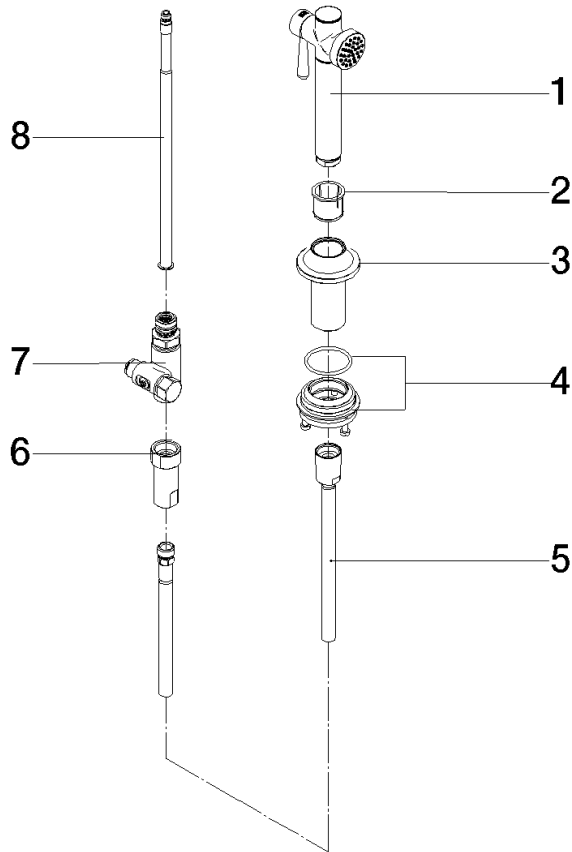

27 718 809

Product version from 7/1/2023

Parts for other finishes can be found here: [Chrome](#)