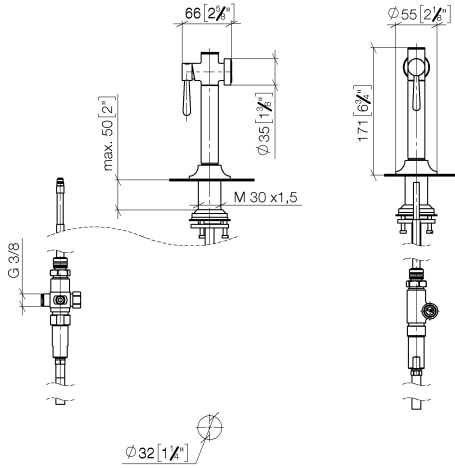

27 718 809

- with round rosette
- spray flow
- automatic spout/shower diverter
- height of mixer 171 mm
- hole diameter rinsing spray 32mm
- fabric braided hose 1500 mm
- sprayface with anti-scaling system
- lead-free
- This product can help a building meet the requirements of Green Building Rating Systems, e.g. LEED®, BREEAM®, DGNB

Can only be combined with 33810809, 33826809, 19815809, 19825809.

Intrinsic protection against back flow.

Residual water may emerge from the spray after closing.

Operating unit can be positioned freely.

	Champagne (22kt Gold)	27 718 809-47
	Chrome	27 718 809-00
	Brushed Platinum	27 718 809-06
	Platinum	27 718 809-08
	Durabross (23kt Gold)	27 718 809-09
	Dark Chrome	27 718 809-19
	Brushed Durabross (23kt Gold)	27 718 809-28
	Matte Black	27 718 809-33
	Brushed Champagne (22kt Gold)	27 718 809-46
	Brushed Chrome	27 718 809-93
	Brushed Dark Platinum	27 718 809-99

27 718 809

mm [inches]

Flow rate chart

Codes & Standards

DIN 4109

ISO 3822

Ü-Zeichen

VAIA Rinsing spray set - Champagne (22kt Gold)