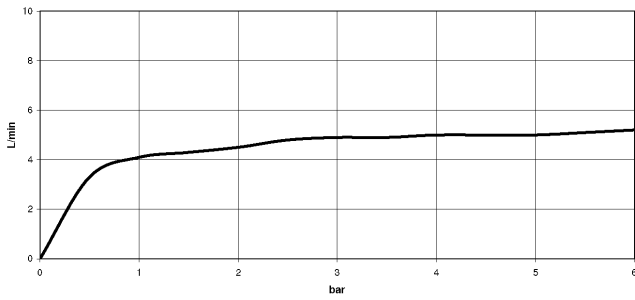

27 718 809

- with round rosette
- spray flow
- automatic spout/shower diverter
- height of mixer 171 mm
- hole diameter rinsing spray 32mm
- fabric braided hose 1500 mm
- sprayface with anti-scaling system
- lead-free
- This product can help a building meet the requirements of Green Building Rating Systems, e.g. LEED®, BREEAM®, DGNB

Can only be combined with 33810809, 33826809, 19815809, 19825809.

Intrinsic protection against back flow.

Residual water may emerge from the spray after closing.

Operating unit can be positioned freely.

	Champagne (22kt Gold)	27 718 809-47
	Chrome	27 718 809-00
	Brushed Platinum	27 718 809-06
	Platinum	27 718 809-08
	Durabross (23kt Gold)	27 718 809-09
	Dark Chrome	27 718 809-19
	Brushed Durabross (23kt Gold)	27 718 809-28
	Matte Black	27 718 809-33
	Brushed Champagne (22kt Gold)	27 718 809-46
	Brushed Chrome	27 718 809-93
	Brushed Dark Platinum	27 718 809-99

27 718 809

mm [inches]

Flow rate chart

Codes & Standards

DIN 4109

ISO 3822

Ü-Zeichen

VAIA Rinsing spray set - Champagne (22kt Gold)