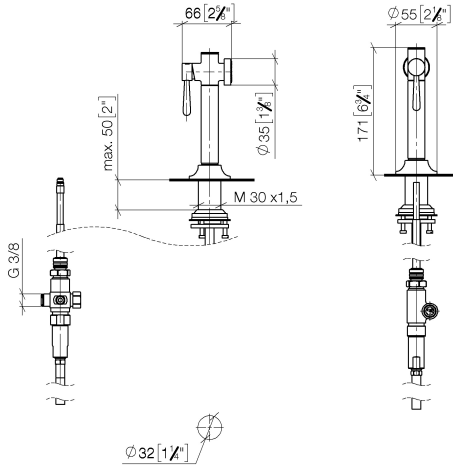

27 718 809

- with round rosette
- spray flow
- automatic spout/shower diverter
- height of mixer 171 mm
- hole diameter rinsing spray 32mm
- fabric braided hose 1500 mm
- sprayface with anti-scaling system
- lead-free
- This product can help a building meet the requirements of Green Building Rating Systems, e.g. LEED®, BREEAM®, DGNB

Can only be combined with 33810809, 33826809, 19815809, 19825809.

Intrinsic protection against back flow.

Residual water may emerge from the spray after closing.

Operating unit can be positioned freely.

	Brushed Dark Platinum	27 718 809-99
	Chrome	27 718 809-00
	Brushed Platinum	27 718 809-06
	Platinum	27 718 809-08
	Durabass (23kt Gold)	27 718 809-09
	Dark Chrome	27 718 809-19
	Brushed Durabass (23kt Gold)	27 718 809-28
	Matte Black	27 718 809-33
	Brushed Champagne (22kt Gold)	27 718 809-46
	Champagne (22kt Gold)	27 718 809-47
	Brushed Chrome	27 718 809-93

27 718 809

mm [inches]

Flow rate chart

Codes & Standards

DIN 4109

ISO 3822

Ü-Zeichen

VAIA Rinsing spray set - Brushed Dark Platinum