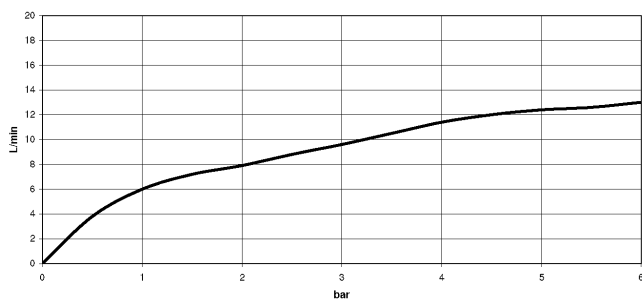

Can only be combined with 33826790, 32800790, 33826888, 32815888, 20815892, 33826875.

Intrinsic protection against back flow.

	Chrome	27 721 970-00
	Brushed Platinum	27 721 970-06
	Platinum	27 721 970-08
	Durabross (23kt Gold)	27 721 970-09
	Dark Chrome	27 721 970-19
	Brushed Durabross (23kt Gold)	27 721 970-28
	Matte Black	27 721 970-33
	Brushed Champagne (22kt Gold)	27 721 970-46
	Champagne (22kt Gold)	27 721 970-47
	Brushed Chrome	27 721 970-93
	Brushed Dark Platinum	27 721 970-99

27 721 970

mm [inches]

Flow rate chart

Certificates

LGA_18901. Belgaqua_21-027- IAPMO_N-4976 (2). LGA_29572. IAPMO_6397.
27_3.

27 721 970

Spare parts list

No.	Item Number	Name	Quantity used	Delivery time
1	04 24 02 046 01-07	pipe	1	10
2	90 23 30 040 00-00	threaded connector	1	10
3	90 24 03 168 00 90	nipple	1	2
4	90 14 20 002 00 90	seal	1	2
5	90 17 09 046 10 90	diverter	1	2
6	09 24 04 112 10 90	nipple	1	2
7	90 14 10 033 00 90	seal	1	2
8	90 21 10 031 10 90	diverter	1	2
9	04 21 02 006 00 92	cap	1	2
10	09 23 01 039 90	sieve	2	2
11	90 24 03 241 00 90	nipple	1	2
12	90 14 20 019 00 90	seal	1	2
13	04 30 11 038 66 90	fixing set	1	2
14	12 720 970 90	Extension set -	1	60
15	09 30 01 285-00	rosette	1	10
16	90 18 40 085 00 90	sleeve	1	2
17	90 30 02 062 00-00	hose	1	2
18	04 12 11 158 00-00	shower	1	10