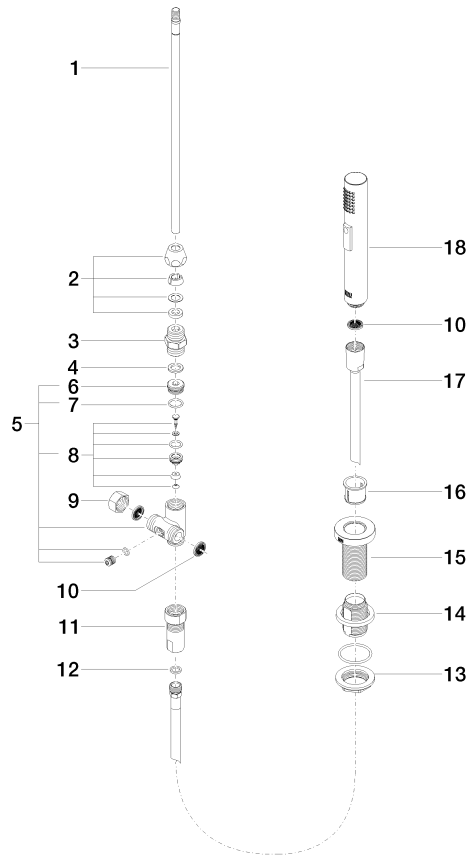

Rinsing spray set - Chrome

ELIO

27 721 970

Fits: ELIO, TARA, TARA ULTRA

- with round rosette
- spray flow
- automatic spout/shower diverter
- height of mixer 191 mm
- hole diameter rinsing spray 32mm
- fabric braided hose 1500 mm
- sprayface with anti-scaling system
- lead-free

Can only be combined with 33826790, 32800790, 33826888, 32815888, 20815892, 33826875.

Intrinsic protection against back flow.

	Chrome	27 721 970-00
	Brushed Platinum	27 721 970-06
	Platinum	27 721 970-08
	Durabross (23kt Gold)	27 721 970-09
	Dark Chrome	27 721 970-19
	Brushed Durabross (23kt Gold)	27 721 970-28
	Matte Black	27 721 970-33
	Brushed Champagne (22kt Gold)	27 721 970-46
	Champagne (22kt Gold)	27 721 970-47
	Brushed Chrome	27 721 970-93
	Brushed Dark Platinum	27 721 970-99

27 721 970

mm [inches]

Flow rate chart

Certificates

LGA_18901. Belgaqua_21-027- IAPMO_N-4976 (2). LGA_29572. IAPMO_6397.
27_3.

27 721 970

Spare parts list

No.	Item Number	Name	Quantity used	Delivery time
1	04 24 02 046 01-07	pipe	1	10
2	90 23 30 040 00-00	threaded connector	1	10
3	90 24 03 168 00 90	nipple	1	2
4	90 14 20 002 00 90	seal	1	2
5	90 17 09 046 10 90	diverter	1	2
6	09 24 04 112 10 90	nipple	1	2
7	90 14 10 033 00 90	seal	1	2
8	90 21 10 031 10 90	diverter	1	2
9	04 21 02 006 00 92	cap	1	2
10	09 23 01 039 90	sieve	2	2
11	90 24 03 241 00 90	nipple	1	2
12	90 14 20 019 00 90	seal	1	2
13	04 30 11 038 66 90	fixing set	1	2
14	12 720 970 90	Extension set -	1	60
15	09 30 01 285-00	rosette	1	10
16	90 18 40 085 00 90	sleeve	1	2
17	90 30 02 062 00-00	hose	1	2
18	04 12 11 158 00-00	shower	1	10