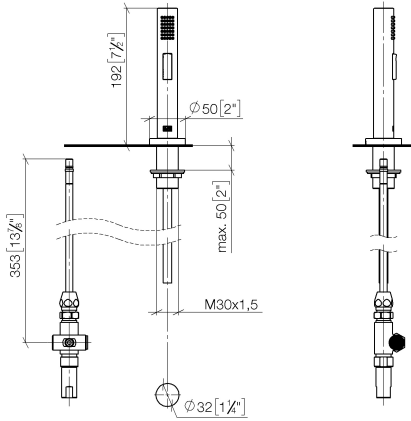

Rinsing spray set - Chrome

ELIO

27 721 970

Fits: ELIO, TARA, TARA ULTRA

- with round rosette
- spray flow
- automatic spout/shower diverter
- height of mixer 191 mm
- hole diameter rinsing spray 32mm
- fabric braided hose 1500 mm
- sprayface with anti-scaling system
- lead-free

Can only be combined with 33826790, 32800790, 33826888, 32815888, 20815892, 33826875.

Intrinsic protection against back flow.

	Chrome	27 721 970-00
	Brushed Platinum	27 721 970-06
	Platinum	27 721 970-08
	Durabross (23kt Gold)	27 721 970-09
	Dark Chrome	27 721 970-19
	Brushed Durabross (23kt Gold)	27 721 970-28
	Matte Black	27 721 970-33
	Brushed Champagne (22kt Gold)	27 721 970-46
	Champagne (22kt Gold)	27 721 970-47
	Brushed Chrome	27 721 970-93
	Brushed Dark Platinum	27 721 970-99

27 721 970

mm [inches]

Flow rate chart

Certificates

LGA_18901. Belgaqua_21-027- IAPMO_N-4976 (2). LGA_29572. IAPMO_6397.
27_3.

27 721 970

Spare parts list

No.	Item Number	Name	Quantity used	Delivery time
1	04 24 02 046 01-07	pipe	1	10
2	90 23 30 040 00-00	threaded connector	1	10
3	90 24 03 168 00 90	nipple	1	2
4	90 14 20 002 00 90	seal	1	2
5	90 17 09 046 10 90	diverter	1	2
6	09 24 04 112 10 90	nipple	1	2
7	90 14 10 033 00 90	seal	1	2
8	90 21 10 031 10 90	diverter	1	2
9	04 21 02 006 00 92	cap	1	2
10	09 23 01 039 90	sieve	2	2
11	90 24 03 241 00 90	nipple	1	2
12	90 14 20 019 00 90	seal	1	2
13	04 30 11 038 66 90	fixing set	1	2
14	12 720 970 90	Extension set -	1	60
15	09 30 01 285-00	rosette	1	10
16	90 18 40 085 00 90	sleeve	1	2
17	90 30 02 062 00-00	hose	1	2
18	04 12 11 158 00-00	shower	1	10