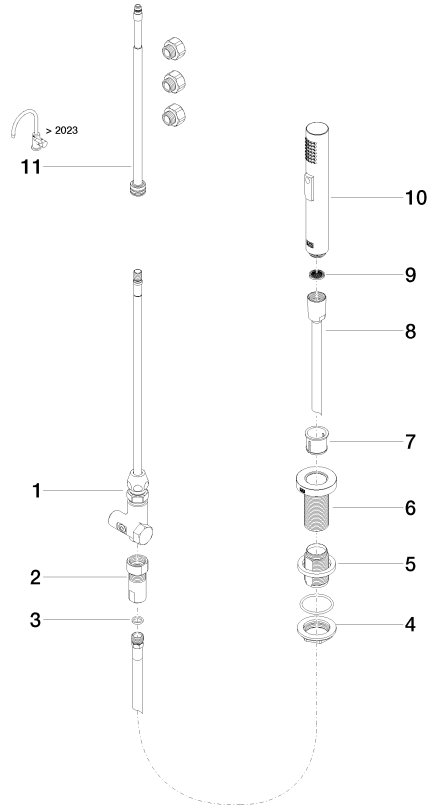

Rinsing spray set - Dark Chrome

ELIO

27 721 970

Fits: ELIO, TARA, TARA ULTRA

- with round rosette
- spray flow
- automatic spout/shower diverter
- height of mixer 191 mm
- hole diameter rinsing spray 32mm
- fabric braided hose 1500 mm
- sprayface with anti-scaling system
- lead-free

27 721 970

mm [inches]

Flow rate chart

Codes & Standards

DIN 4109

ISO 3822

NSF372

NSF61

LGA_18

27 721 970

Parts for other finishes can be found here: [Chrome](#)

Rinsing spray set - Dark Chrome

ELIO

27 721 970

Spare parts list