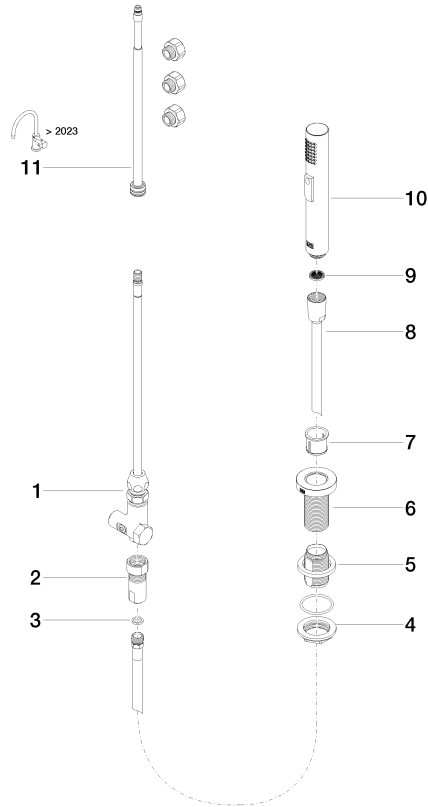

Rinsing spray set - Matte Black

ELIO

27 721 970

Fits: ELIO, TARA, TARA ULTRA

- with round rosette
- spray flow
- automatic spout/shower diverter
- height of mixer 191 mm
- hole diameter rinsing spray 32mm
- fabric braided hose 1500 mm
- sprayface with anti-scaling system
- lead-free

27 721 970

mm [inches]

Flow rate chart

Codes & Standards

DIN 4109

EN 1717

ISO 3822

NSF372

IAPMO_6

LGA_18

Belgaqua_21-027-2

27 721 970

Product version from 10/27/2020

Parts for other finishes can be found here: [Chrome](#)

Rinsing spray set - Matte Black

ELIO

27 721 970

Spare parts list

Product version from 10/27/2020

No.	Item Number	Name	Quantity used	Delivery time
	90 17 09 046 11 90	diverter	12	2