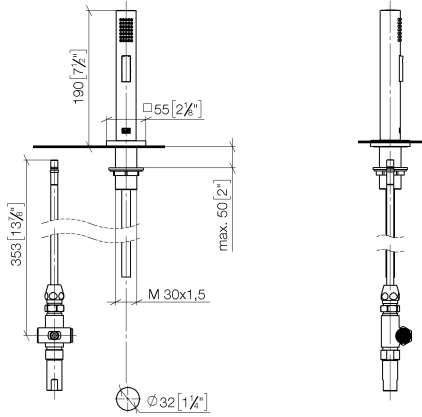

Rinsing spray set - Chrome

LOT

27 722 970

- with angular rosette
- spray flow
- automatic spout/shower diverter
- height of mixer 189 mm
- hole diameter rinsing spray 32mm
- fabric braided hose 1500 mm
- sprayface with anti-scaling system
- lead-free

Can only be combined with 32800680, 32843680.

Intrinsic protection against back flow.

	Chrome	27 722 970-00
	Brushed Platinum	27 722 970-06
	Platinum	27 722 970-08
	Durabross (23kt Gold)	27 722 970-09
	Dark Chrome	27 722 970-19
	Brushed Durabross (23kt Gold)	27 722 970-28
	Brushed Champagne (22kt Gold)	27 722 970-46
	Champagne (22kt Gold)	27 722 970-47
	Brushed Chrome	27 722 970-93
	Brushed Dark Platinum	27 722 970-99

27 722 970

mm [inches]

Flow rate chart

Certificates

Belgaqua_21-027- 27_3. IAPMO_N-4976 (2). LGA_29572. IAPMO_6397. LGA_38645.

Rinsing spray set - Chrome

LOT

27 722 970

Parts for other finishes can be found here: Brushed Platinum

Spare parts list

No.	Item Number	Name	Quantity used	Delivery time
1	04 24 02 046 01-07	pipe	1	10
2	90 23 30 040 00-00	threaded connector	1	10
3	90 24 03 168 00 90	nipple	1	2
4	90 14 20 002 00 90	seal	1	2
5	90 17 09 046 10 90	diverter	1	2
6	09 24 04 112 10 90	nipple	1	2
7	90 14 10 033 00 90	seal	1	2
8	90 21 10 031 10 90	diverter	1	2
9	04 21 02 006 00 92	cap	1	2
10	09 23 01 039 90	sieve	2	2
11	90 24 03 241 00 90	nipple	1	2
12	90 14 20 019 00 90	seal	1	2
13	04 23 10 032 46 90	fixing set	1	2
14	09 30 01 090-07	sleeve	1	30
16	90 18 40 085 00 90	sleeve	1	2
17	90 30 02 062 00-00	hose	1	2
18	04 12 11 158 00-00	shower	1	10