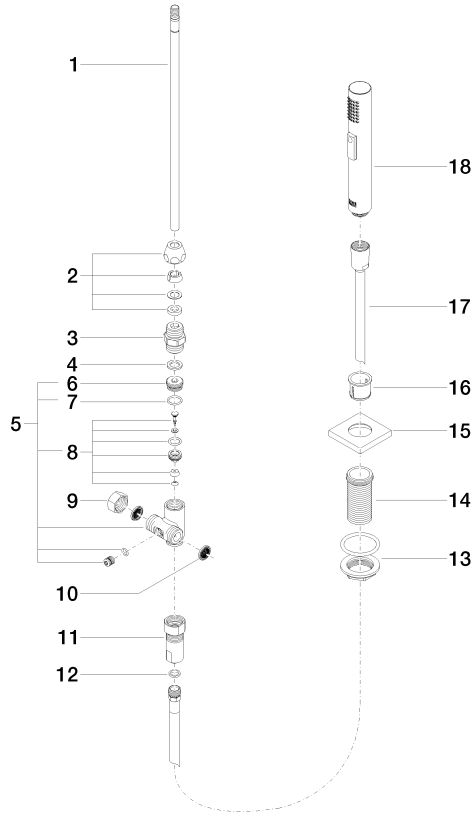

Rinsing spray set - Chrome

LOT

27 722 970

- with angular rosette
- spray flow
- automatic spout/shower diverter
- height of mixer 189 mm
- hole diameter rinsing spray 32mm
- fabric braided hose 1500 mm
- sprayface with anti-scaling system
- lead-free

Can only be combined with 32800680, 32843680.

Intrinsic protection against back flow.

	Chrome	27 722 970-00
	Brushed Platinum	27 722 970-06
	Platinum	27 722 970-08
	Durabross (23kt Gold)	27 722 970-09
	Dark Chrome	27 722 970-19
	Brushed Durabross (23kt Gold)	27 722 970-28
	Brushed Champagne (22kt Gold)	27 722 970-46
	Champagne (22kt Gold)	27 722 970-47
	Brushed Chrome	27 722 970-93
	Brushed Dark Platinum	27 722 970-99

27 722 970

mm [inches]

Flow rate chart

Certificates

Belgaqua_21-027- 27_3. IAPMO_N-4976 (2). LGA_29572. IAPMO_6397. LGA_38645.

Rinsing spray set - Chrome

LOT

27 722 970

Parts for other finishes can be found here: Brushed Platinum

Spare parts list

No.	Item Number	Name	Quantity used	Delivery time
1	04 24 02 046 01-07	pipe	1	10
2	90 23 30 040 00-00	threaded connector	1	10
3	90 24 03 168 00 90	nipple	1	2
4	90 14 20 002 00 90	seal	1	2
5	90 17 09 046 10 90	diverter	1	2
6	09 24 04 112 10 90	nipple	1	2
7	90 14 10 033 00 90	seal	1	2
8	90 21 10 031 10 90	diverter	1	2
9	04 21 02 006 00 92	cap	1	2
10	09 23 01 039 90	sieve	2	2
11	90 24 03 241 00 90	nipple	1	2
12	90 14 20 019 00 90	seal	1	2
13	04 23 10 032 46 90	fixing set	1	2
14	09 30 01 090-07	sleeve	1	30
16	90 18 40 085 00 90	sleeve	1	2
17	90 30 02 062 00-00	hose	1	2
18	04 12 11 158 00-00	shower	1	10