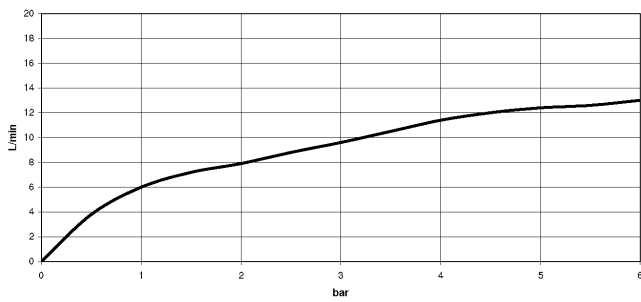

Rinsing spray set - Dark Chrome

LOT

27 722 970

- with angular rosette
- spray flow
- automatic spout/shower diverter
- height of mixer 189 mm
- hole diameter rinsing spray 32mm
- fabric braided hose 1500 mm
- sprayface with anti-scaling system
- lead-free

Can only be combined with 32800680, 32843680.

Intrinsic protection against back flow.

| | | |
|---|--------------------------------|---------------|
|  | Dark Chrome | 27 722 970-19 |
|  | Chrome | 27 722 970-00 |
|  | Brushed Platinum | 27 722 970-06 |
|  | Platinum | 27 722 970-08 |
|  | Durabronze (23kt Gold) | 27 722 970-09 |
|  | Brushed Durabronze (23kt Gold) | 27 722 970-28 |
|  | Brushed Champagne (22kt Gold) | 27 722 970-46 |
|  | Champagne (22kt Gold) | 27 722 970-47 |
|  | Brushed Chrome | 27 722 970-93 |
|  | Brushed Dark Platinum | 27 722 970-99 |

27 722 970

mm [inches]

Flow rate chart

Codes & Standards

DIN 4109

ISO 3822

NSF372

NSF61