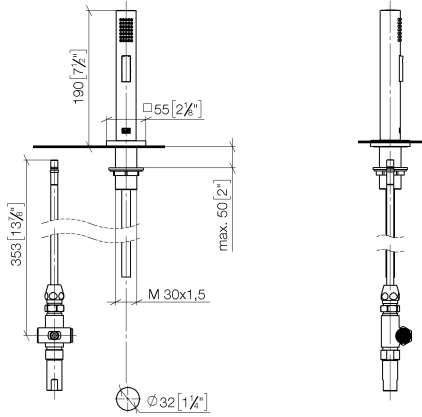

Rinsing spray set - Dark Chrome

LOT

27 722 970

- with angular rosette
- spray flow
- automatic spout/shower diverter
- height of mixer 189 mm
- hole diameter rinsing spray 32mm
- fabric braided hose 1500 mm
- sprayface with anti-scaling system
- lead-free

Can only be combined with 32800680, 32843680.

Intrinsic protection against back flow.

| | | |
|---|--------------------------------|---------------|
|  | Dark Chrome | 27 722 970-19 |
|  | Chrome | 27 722 970-00 |
|  | Brushed Platinum | 27 722 970-06 |
|  | Platinum | 27 722 970-08 |
|  | Durabronze (23kt Gold) | 27 722 970-09 |
|  | Brushed Durabronze (23kt Gold) | 27 722 970-28 |
|  | Brushed Champagne (22kt Gold) | 27 722 970-46 |
|  | Champagne (22kt Gold) | 27 722 970-47 |
|  | Brushed Chrome | 27 722 970-93 |
|  | Brushed Dark Platinum | 27 722 970-99 |

27 722 970

mm [inches]

Flow rate chart

Codes & Standards

DIN 4109

ISO 3822

NSF372

NSF61