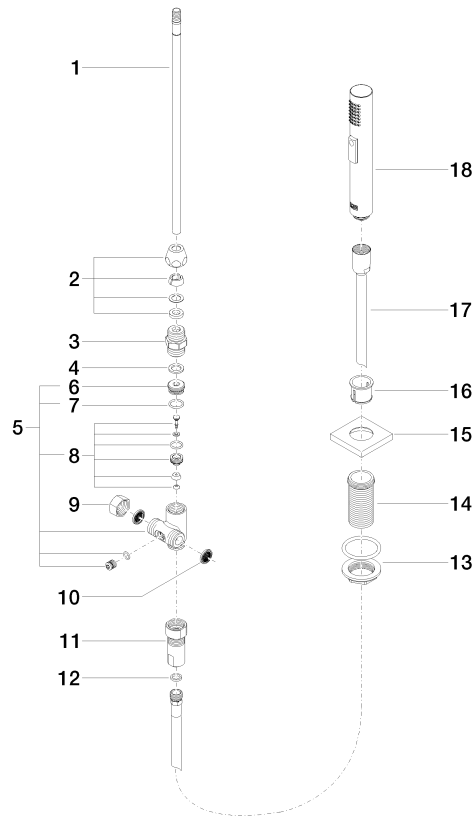

Rinsing spray set - Dark Chrome

LOT

27 722 970

- with angular rosette
- spray flow
- automatic spout/shower diverter
- height of mixer 189 mm
- hole diameter rinsing spray 32mm
- fabric braided hose 1500 mm
- sprayface with anti-scaling system
- lead-free

27 722 970

mm [inches]

Flow rate chart

Codes & Standards

DIN 4109

ISO 3822

NSF372

NSF61

Ü-Zeichen

Rinsing spray set - Dark Chrome

LOT

27 722 970

Certificates

LGA_38

LGA_29

IAPMO_N-4976

IAPMO_6

27 722 970

Parts for other finishes can be found here: [Chrome](#)

Rinsing spray set - Dark Chrome

LOT

27 722 970

Spare parts list