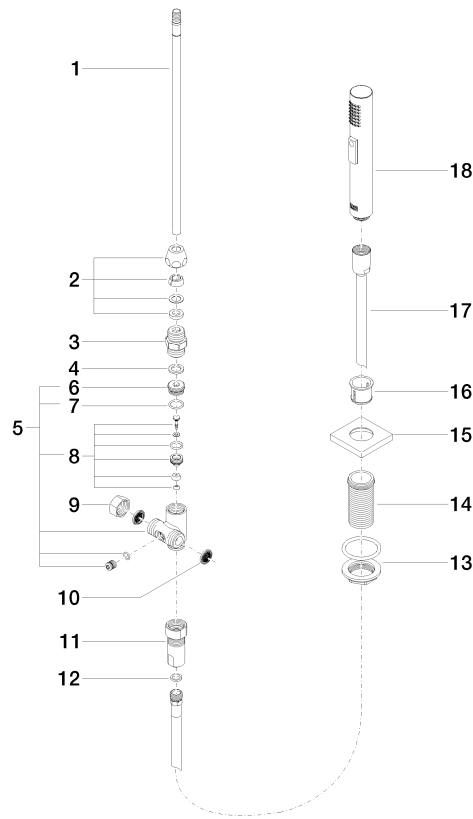

**Rinsing spray set - Brushed Chrome**

LOT

27 722 970

- with angular rosette
- spray flow
- automatic spout/shower diverter
- height of mixer 189 mm
- hole diameter rinsing spray 32mm
- fabric braided hose 1500 mm
- sprayface with anti-scaling system
- lead-free

27 722 970

mm [inches]

Flow rate chart

Codes & Standards

DIN 4109

ISO 3822

NSF372

NSF61

Ü-Zeichen

Rinsing spray set - Brushed Chrome

LOT

27 722 970

Certificates

LGA\_38

LGA\_29

IAPMO\_N-4976

IAPMO\_6

27 722 970

**Product version from 10/27/2020**

Parts for other finishes can be found here: [Chrome](#)

Rinsing spray set - Brushed Chrome

LOT

27 722 970