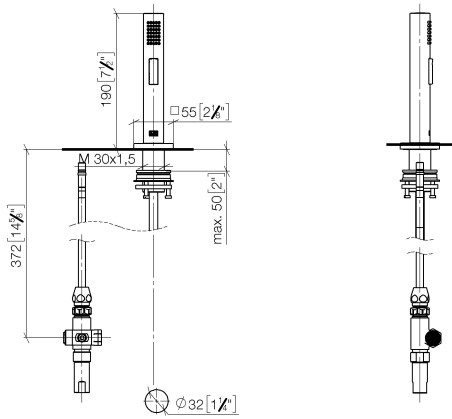

## Rinsing spray set - Chrome

27 723 970

- with angular rosette
- spray flow
- automatic spout/shower diverter
- height of mixer 190 mm
- hole diameter rinsing spray 32mm
- fabric braided hose 1500 mm
- sprayface with anti-scaling system
- lead-free

Can only be combined with 33826680, 32815680.

Intrinsic protection against back flow.

Residual water may emerge from the spray after closing.

Operating unit can be positioned freely.

	Chrome	27 723 970-00
	Brushed Platinum	27 723 970-06
	Platinum	27 723 970-08
	Dark Chrome	27 723 970-19
	Brushed Durabronze (23kt Gold)	27 723 970-28
	Brushed Champagne (22kt Gold)	27 723 970-46
	Champagne (22kt Gold)	27 723 970-47
	Brushed Dark Platinum	27 723 970-99

## Rinsing spray set - Chrome

27 723 970

mm [inches]

### Spare parts list

No.	Item Number	Name	Quantity used	Delivery time
1	04 12 11 158 00-00	shower	1	10
2	90 27 78 011 00-00	shaft	1	-
Spare part can no longer be ordered, please order the replacement item				
3	90 30 10 058 00 90	fixing set	1	10
4	09 23 01 039 90	sieve	1	2
5	90 30 02 062 00-00	hose	1	2
6	90 24 03 241 00 90	nipple	1	2
7	90 14 20 026 00 90	seal	1	2
8	90 17 09 046 12 90	diverter	1	2
9	90 28 20 068 00 90	connection	1	2