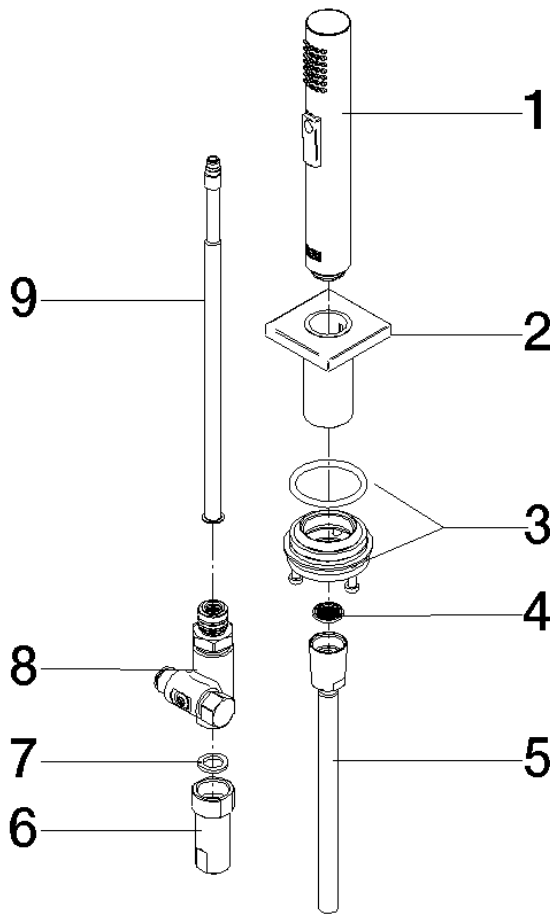

## Rinsing spray set - Chrome

27 723 970

- with angular rosette
- spray flow
- automatic spout/shower diverter
- height of mixer 190 mm
- hole diameter rinsing spray 32mm
- fabric braided hose 1500 mm
- sprayface with anti-scaling system
- lead-free

Can only be combined with 33826680, 32815680.

Intrinsic protection against back flow.

Residual water may emerge from the spray after closing.

Operating unit can be positioned freely.

	Chrome	27 723 970-00
	Brushed Platinum	27 723 970-06
	Platinum	27 723 970-08
	Dark Chrome	27 723 970-19
	Brushed Durabronze (23kt Gold)	27 723 970-28
	Brushed Champagne (22kt Gold)	27 723 970-46
	Champagne (22kt Gold)	27 723 970-47
	Brushed Dark Platinum	27 723 970-99

## Rinsing spray set - Chrome

27 723 970

mm [inches]

### Spare parts list

No.	Item Number	Name	Quantity used	Delivery time
1	04 12 11 158 00-00	shower	1	10
2	90 27 78 011 00-00	shaft	1	-
Spare part can no longer be ordered, please order the replacement item				
3	90 30 10 058 00 90	fixing set	1	10
4	09 23 01 039 90	sieve	1	2
5	90 30 02 062 00-00	hose	1	2
6	90 24 03 241 00 90	nipple	1	2
7	90 14 20 026 00 90	seal	1	2
8	90 17 09 046 12 90	diverter	1	2
9	90 28 20 068 00 90	connection	1	2