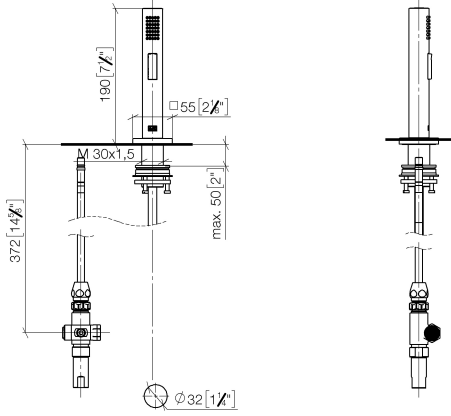

Rinsing spray set - Platinum

27 723 970

- with angular rosette
- spray flow
- automatic spout/shower diverter
- height of mixer 190 mm
- hole diameter rinsing spray 32mm
- fabric braided hose 1500 mm
- sprayface with anti-scaling system
- lead-free

Can only be combined with 33826680, 32815680.

Intrinsic protection against back flow.

Residual water may emerge from the spray after closing.

Operating unit can be positioned freely.

	Platinum	27 723 970-08
	Chrome	27 723 970-00
	Brushed Platinum	27 723 970-06
	Dark Chrome	27 723 970-19
	Brushed Durabronze (23kt Gold)	27 723 970-28
	Brushed Champagne (22kt Gold)	27 723 970-46
	Champagne (22kt Gold)	27 723 970-47
	Brushed Dark Platinum	27 723 970-99

Rinsing spray set - Platinum

27 723 970

mm [inches]

Rinsing spray set - Platinum

27 723 970

Product version from 2/1/2023

Parts for other
finishes can be found
here: [Chrome](#)

Rinsing spray set - Platinum

27 723 970

Spare parts list

Product version from 2/1/2023

No.	Item Number	Name	Quantity used	Delivery time
	04 12 11 158 00-08	shower	9	40