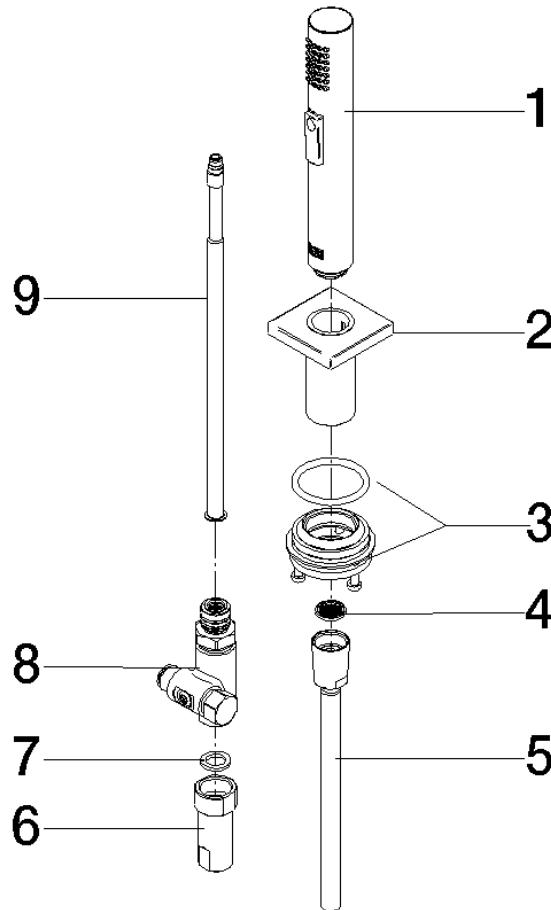

Rinsing spray set - Platinum

27 723 970

- with angular rosette
- spray flow
- automatic spout/shower diverter
- height of mixer 190 mm
- hole diameter rinsing spray 32mm
- fabric braided hose 1500 mm
- sprayface with anti-scaling system
- lead-free

Can only be combined with 33826680, 32815680.

Intrinsic protection against back flow.

Residual water may emerge from the spray after closing.

Operating unit can be positioned freely.

	Platinum	27 723 970-08
	Chrome	27 723 970-00
	Brushed Platinum	27 723 970-06
	Dark Chrome	27 723 970-19
	Brushed Durabronze (23kt Gold)	27 723 970-28
	Brushed Champagne (22kt Gold)	27 723 970-46
	Champagne (22kt Gold)	27 723 970-47
	Brushed Dark Platinum	27 723 970-99

Rinsing spray set - Platinum

27 723 970

mm [inches]

Rinsing spray set - Platinum

27 723 970

Product version from 2/1/2023

Parts for other
finishes can be found
here: [Chrome](#)

Rinsing spray set - Platinum

27 723 970

Spare parts list

Product version from 2/1/2023

No.	Item Number	Name	Quantity used	Delivery time
	04 12 11 158 00-08	shower	9	40