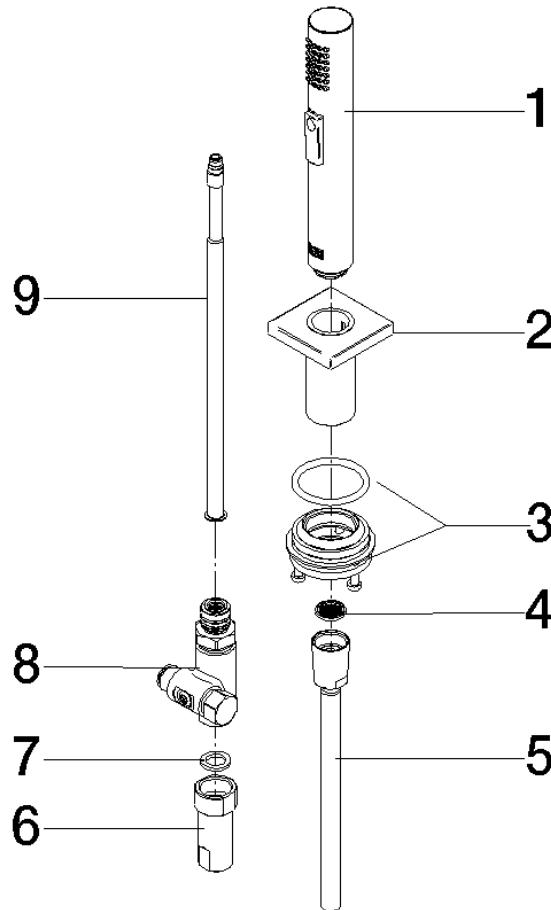

Rinsing spray set - Brushed Champagne (22kt Gold)

27 723 970

- with angular rosette
- spray flow
- automatic spout/shower diverter
- height of mixer 190 mm
- hole diameter rinsing spray 32mm
- fabric braided hose 1500 mm
- sprayface with anti-scaling system
- lead-free

Can only be combined with 33826680, 32815680.

Intrinsic protection against back flow.

Residual water may emerge from the spray after closing.

Operating unit can be positioned freely.

	Brushed Champagne (22kt Gold)	27 723 970-46
	Chrome	27 723 970-00
	Brushed Platinum	27 723 970-06
	Platinum	27 723 970-08
	Dark Chrome	27 723 970-19
	Brushed Durabronze (23kt Gold)	27 723 970-28
	Champagne (22kt Gold)	27 723 970-47
	Brushed Dark Platinum	27 723 970-99

Rinsing spray set - Brushed Champagne (22kt Gold)

27 723 970

mm [inches]

Rinsing spray set - Brushed Champagne (22kt Gold)

27 723 970

Product version from 2/1/2023

Parts for other finishes can be found here: [Chrome](#)

Rinsing spray set - Brushed Champagne (22kt Gold)

27 723 970

Spare parts list

Product version from 2/1/2023

No.	Item Number	Name	Quantity used	Delivery time
	04 12 11 158 00-46	shower	9	60