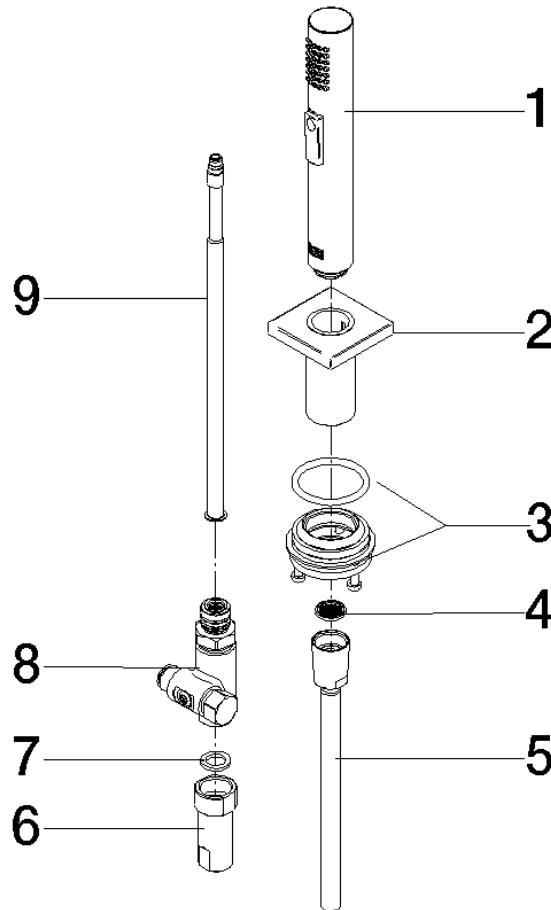

Rinsing spray set - Champagne (22kt Gold)

27 723 970

- with angular rosette
- spray flow
- automatic spout/shower diverter
- height of mixer 190 mm
- hole diameter rinsing spray 32mm
- fabric braided hose 1500 mm
- sprayface with anti-scaling system
- lead-free

Can only be combined with 33826680, 32815680.

Intrinsic protection against back flow.

Residual water may emerge from the spray after closing.

Operating unit can be positioned freely.

	Champagne (22kt Gold)	27 723 970-47
	Chrome	27 723 970-00
	Brushed Platinum	27 723 970-06
	Platinum	27 723 970-08
	Dark Chrome	27 723 970-19
	Brushed Durabross (23kt Gold)	27 723 970-28
	Brushed Champagne (22kt Gold)	27 723 970-46
	Brushed Dark Platinum	27 723 970-99

Rinsing spray set - Champagne (22kt Gold)

27 723 970

mm [inches]

Rinsing spray set - Champagne (22kt Gold)

27 723 970

Product version from 2/1/2023

Parts for other finishes can be found here: [Chrome](#)

Rinsing spray set - Champagne (22kt Gold)

27 723 970

Spare parts list

Product version from 2/1/2023

No.	Item Number	Name	Quantity used	Delivery time
	04 12 11 158 00-47	shower	9	60