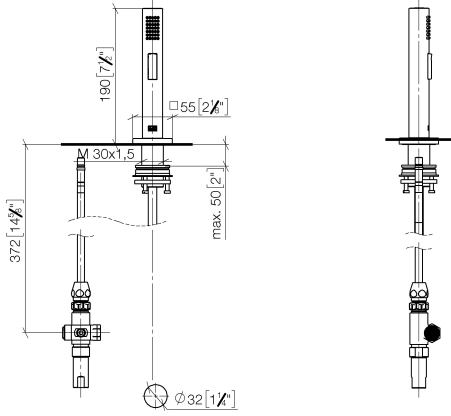

Rinsing spray set - Champagne (22kt Gold)

27 723 970

- with angular rosette
- spray flow
- automatic spout/shower diverter
- height of mixer 190 mm
- hole diameter rinsing spray 32mm
- fabric braided hose 1500 mm
- sprayface with anti-scaling system
- lead-free

Can only be combined with 33826680, 32815680.

Intrinsic protection against back flow.

Residual water may emerge from the spray after closing.

Operating unit can be positioned freely.

	Champagne (22kt Gold)	27 723 970-47
	Chrome	27 723 970-00
	Brushed Platinum	27 723 970-06
	Platinum	27 723 970-08
	Dark Chrome	27 723 970-19
	Brushed Durabross (23kt Gold)	27 723 970-28
	Brushed Champagne (22kt Gold)	27 723 970-46
	Brushed Dark Platinum	27 723 970-99

Rinsing spray set - Champagne (22kt Gold)

27 723 970

mm [inches]

Rinsing spray set - Champagne (22kt Gold)

27 723 970

Product version from 2/1/2023

Parts for other finishes can be found here: [Chrome](#)

Rinsing spray set - Champagne (22kt Gold)

27 723 970

Spare parts list

Product version from 2/1/2023

No.	Item Number	Name	Quantity used	Delivery time
	04 12 11 158 00-47	shower	9	60