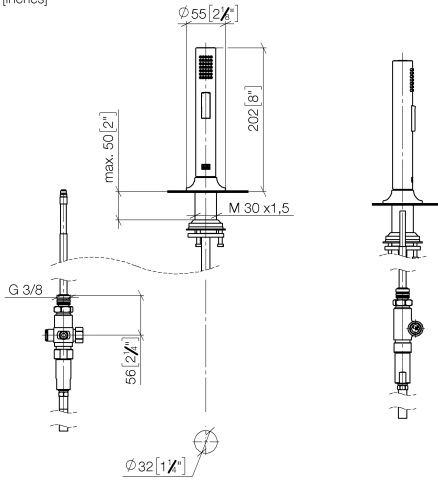

27 731 809

- with round rosette
- spray flow
- automatic spout/shower diverter
- height of mixer 202 mm
- hole diameter rinsing spray 32mm
- fabric braided hose 1500 mm
- sprayface with anti-scaling system
- lead-free

Can only be combined with 33810809, 33826809, 19815809, 19825809.

Intrinsic protection against back flow.

	Chrome	27 731 809-00
	Brushed Platinum	27 731 809-06
	Platinum	27 731 809-08
	Durabrand (23kt Gold)	27 731 809-09
	Dark Chrome	27 731 809-19
	Brushed Durabrand (23kt Gold)	27 731 809-28
	Matte Black	27 731 809-33
	Brushed Champagne (22kt Gold)	27 731 809-46
	Champagne (22kt Gold)	27 731 809-47
	Brushed Chrome	27 731 809-93
	Brushed Dark Platinum	27 731 809-99

27 731 809

mm [inches]

Certificates

Belgaqua_24-005-
27_3.