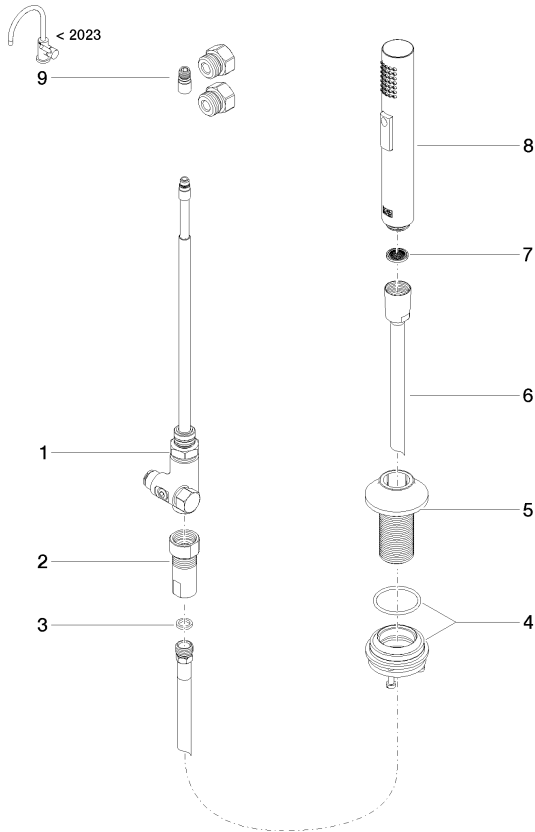

27 731 809

- with round rosette
- spray flow
- automatic spout/shower diverter
- height of mixer 202 mm
- hole diameter rinsing spray 32mm
- fabric braided hose 1500 mm
- sprayface with anti-scaling system
- lead-free

Can only be combined with 33810809, 33826809, 19815809, 19825809.

Intrinsic protection against back flow.

Residual water may emerge from the spray after closing.

Operating unit can be positioned freely.

	Dark Chrome	27 731 809-19
	Chrome	27 731 809-00
	Brushed Platinum	27 731 809-06
	Platinum	27 731 809-08
	Durabronze (23kt Gold)	27 731 809-09
	Brushed Durabronze (23kt Gold)	27 731 809-28
	Matte Black	27 731 809-33
	Brushed Champagne (22kt Gold)	27 731 809-46
	Champagne (22kt Gold)	27 731 809-47
	Brushed Chrome	27 731 809-93
	Brushed Dark Platinum	27 731 809-99

27 731 809

mm [inches]

Codes & Standards

EN 1717

Certificates

Belgaqua_24-005-2

27 731 809

Product version from 3/1/2023

Parts for other finishes can be found here: [Chrome](#)

VAIA Rinsing spray set - Dark Chrome

VAIA

27 731 809

Spare parts list

Product version from 3/1/2023

No.	Item Number	Name	Quantity used	Delivery time
	90 17 09 046 12 90	diverter	9	2