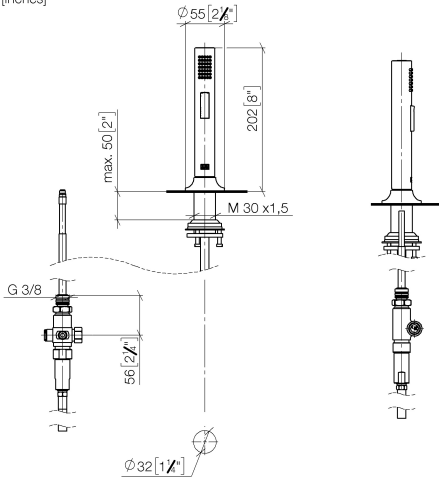

27 731 809

- with round rosette
- spray flow
- automatic spout/shower diverter
- height of mixer 202 mm
- hole diameter rinsing spray 32mm
- fabric braided hose 1500 mm
- sprayface with anti-scaling system
- lead-free

Can only be combined with 33810809, 33826809, 19815809, 19825809.

Intrinsic protection against back flow.

Residual water may emerge from the spray after closing.

Operating unit can be positioned freely.

	Dark Chrome	27 731 809-19
	Chrome	27 731 809-00
	Brushed Platinum	27 731 809-06
	Platinum	27 731 809-08
	Durabronze (23kt Gold)	27 731 809-09
	Brushed Durabronze (23kt Gold)	27 731 809-28
	Matte Black	27 731 809-33
	Brushed Champagne (22kt Gold)	27 731 809-46
	Champagne (22kt Gold)	27 731 809-47
	Brushed Chrome	27 731 809-93
	Brushed Dark Platinum	27 731 809-99

27 731 809

mm [inches]

Codes & Standards

EN 1717

Certificates

Belgaqua_24-005-2

27 731 809

Product version from 3/1/2023