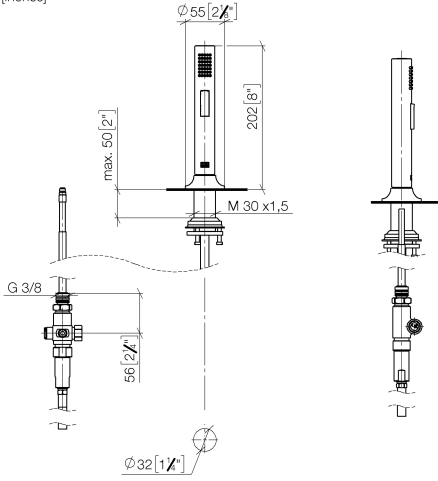

27 731 809

- with round rosette
- spray flow
- automatic spout/shower diverter
- height of mixer 202 mm
- hole diameter rinsing spray 32mm
- fabric braided hose 1500 mm
- sprayface with anti-scaling system
- lead-free

Can only be combined with 33810809, 33826809, 19815809, 19825809.

Intrinsic protection against back flow.

Residual water may emerge from the spray after closing.

Operating unit can be positioned freely.

	Champagne (22kt Gold)	27 731 809-47
	Chrome	27 731 809-00
	Brushed Platinum	27 731 809-06
	Platinum	27 731 809-08
	Durabrand (23kt Gold)	27 731 809-09
	Dark Chrome	27 731 809-19
	Brushed Durabrand (23kt Gold)	27 731 809-28
	Matte Black	27 731 809-33
	Brushed Champagne (22kt Gold)	27 731 809-46
	Brushed Chrome	27 731 809-93
	Brushed Dark Platinum	27 731 809-99

27 731 809

mm [inches]

Codes & Standards

EN 1717

Certificates

Belgaqua_24-005-2

27 731 809

Product version from 3/1/2023