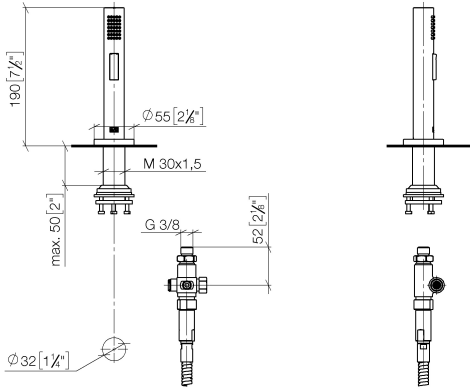

Rinsing spray set - Matte Black

27 731 970 Product version from 2/1/2023

mm [inches]