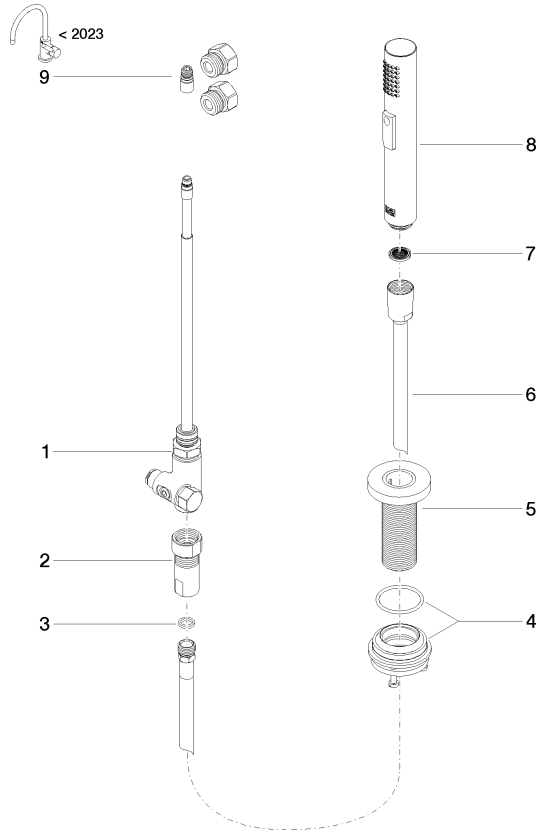

## Rinsing spray set - Matte Black

27 731 970 Product version from 2/1/2023

Parts for other finishes can be found here: [Chrome](#)

### Spare parts list

No.	Item Number	Name	Quantity used	Delivery time
1	90 17 09 046 12 90	diverter	1	2
2	90 24 03 241 00 90	nipple	1	2
3	90 14 20 019 00 90	seal	1	2
4	04 23 10 047 00 92	fixing set	1	60
5	90 27 86 001 00-33	rosette	1	-
Spare part can no longer be ordered, please order the replacement item				
6	90 30 02 062 00-33	hose	1	30
7	09 23 01 039 90	sieve	1	2
8	04 12 11 158 00-33	shower	1	2
9	90 17 09 046 14 90	conversion kit	1	2