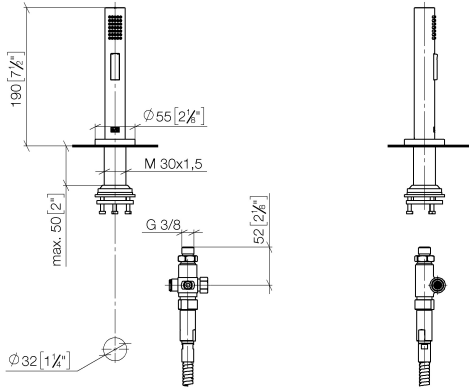

Rinsing spray set - Brushed Dark Platinum

27 731 970 Product version from 2/1/2023

- with round rosette
- spray flow
- automatic spout/shower diverter
- height of mixer 191 mm
- hole diameter rinsing spray 32mm
- fabric braided hose 1500 mm
- sprayface with anti-scaling system
- lead-free

Can only be combined with 32815682, 33826861, 32815861, 33836888, 32816888, 20816892, 33836875, 32815875.

Intrinsic protection against back flow.

Residual water may emerge from the spray after closing.

Operating unit can be positioned freely.

Rinsing spray set - Brushed Dark Platinum

27 731 970 Product version from 2/1/2023

mm [inches]

Flow rate chart

Codes & Standards

DIN 4109

EN 1717

ISO 3822