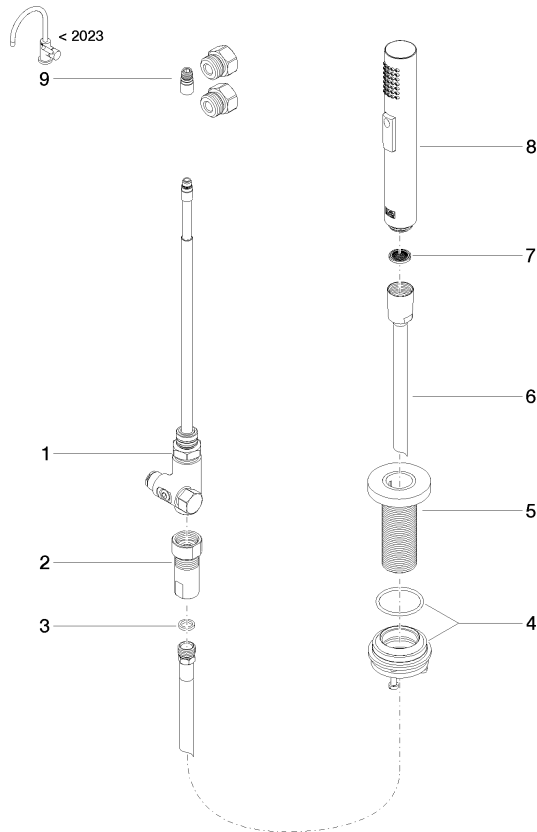

Rinsing spray set - Brushed Dark Platinum

27 731 970 Product version from 2/1/2023

- with round rosette
- spray flow
- automatic spout/shower diverter
- height of mixer 191 mm
- hole diameter rinsing spray 32mm
- fabric braided hose 1500 mm
- sprayface with anti-scaling system
- lead-free

Can only be combined with 32815682, 33826861, 32815861, 33836888, 32816888, 20816892, 33836875, 32815875.

Intrinsic protection against back flow.

Residual water may emerge from the spray after closing.

Operating unit can be positioned freely.

Rinsing spray set - Brushed Dark Platinum

27 731 970 Product version from 2/1/2023

mm [inches]

Flow rate chart

Codes & Standards

DIN 4109

EN 1717

ISO 3822

Rinsing spray set - Brushed Dark Platinum

27 731 970 Product version from 2/1/2023

Parts for other finishes can be found here: [Chrome](#)

Spare parts list

No.	Item Number	Name	Quantity used	Delivery time
1	90 17 09 046 12 90	diverter	1	2
2	90 24 03 241 00 90	nipple	1	2
3	90 14 20 019 00 90	seal	1	2
4	04 23 10 047 00 92	fixing set	1	60
5	90 27 86 001 00-99	rosette	1	-
Spare part can no longer be ordered, please order the replacement item				
6	90 30 02 062 00-99	hose	1	20
7	09 23 01 039 90	sieve	1	2
8	04 12 11 158 00-99	shower	1	20
9	90 17 09 046 14 90	conversion kit	1	2