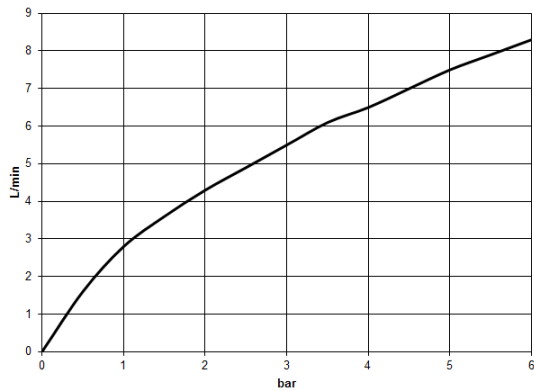

Rinsing spray set - Brushed Dark Platinum

27 731 970 Product version from 2/1/2023

mm [inches]

Flow rate chart

Codes & Standards

DIN 4109

EN 1717

ISO 3822