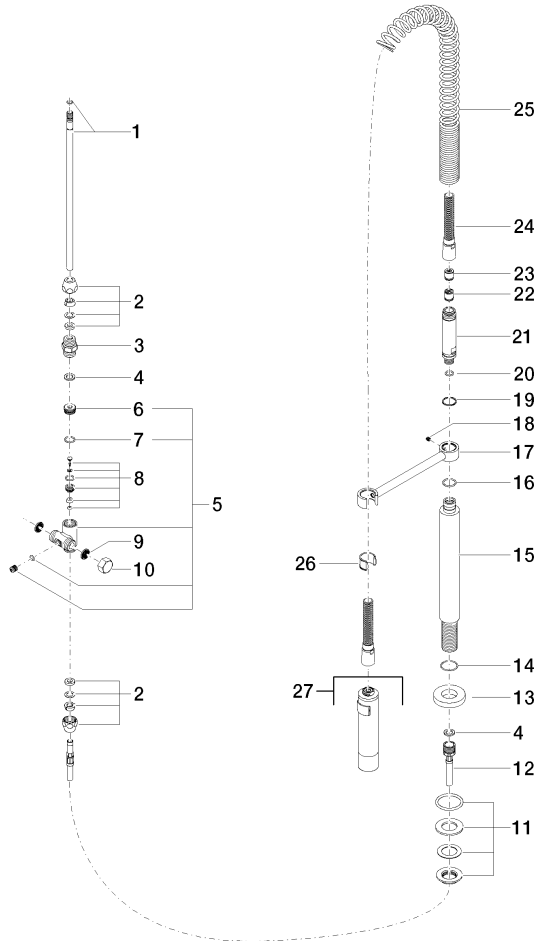

27 789 970

Fits: ELIO, TARA, TARA ULTRA

- spray flow
- automatic diverter for spout/Profi spray set
- height of mixer 665 mm
- individual rosette diameter 55mm
- profi spray hole diameter 30mm
- sprayface with anti-scaling system
- lead-free

27 789 970

mm [inches]  
M 1:10

Flow rate chart

Codes & Standards

DIN 4109

EN 1717

ISO 3822

Ü-Zeichen

## Profi spray set - Dark Chrome

---

ELIO

27 789 970

## Spare parts list