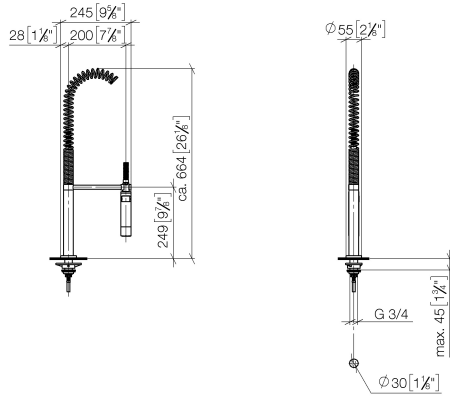

27 789 970

Fits: ELIO, TARA, TARA ULTRA

- spray flow
- automatic diverter for spout/Profi spray set
- height of mixer 665 mm
- individual rosette diameter 55mm
- profi spray hole diameter 30mm
- sprayface with anti-scaling system
- lead-free

Can only be combined with 33826790, 32800790, 33826888, 32815888, 20815892, 33826875.

Intrinsic protection against back flow.

	Dark Chrome	27 789 970-19
	Chrome	27 789 970-00
	Brushed Platinum	27 789 970-06
	Platinum	27 789 970-08
	Brushed Chrome	27 789 970-93
	Brushed Dark Platinum	27 789 970-99

27 789 970

mm [inches]  
M 1:10

Flow rate chart

Codes & Standards

DIN 4109

EN 1717

ISO 3822

Ü-Zeichen