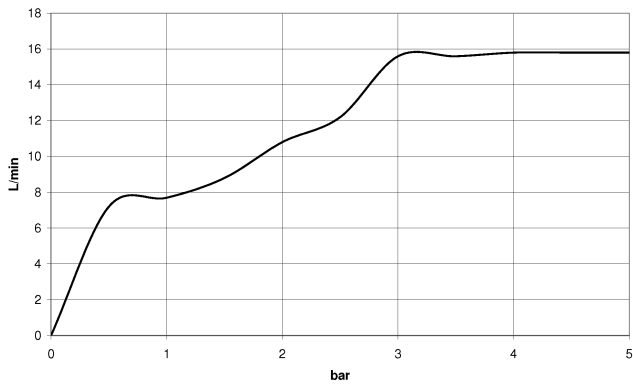

EDITION PRO Hand shower set - Chrome

27 805 626

- spray head Ø 100mm
- three settings: normal flow, soft flow, massage flow
- with anti-scale system
- metal shower hose 1250mm with integrated anti-twist protection
- shower holder rosette Ø 55mm
- max. flow 15 l/min
- WRAS 2304001

	Chrome	27 805 626-00
	Matte Black	27 805 626-33
	Brushed Chrome	27 805 626-93

EDITION PRO Hand shower set - Chrome

27 805 626

mm [inches]

Flow rate chart

Codes & Standards

DIN 4109

ISO 3822