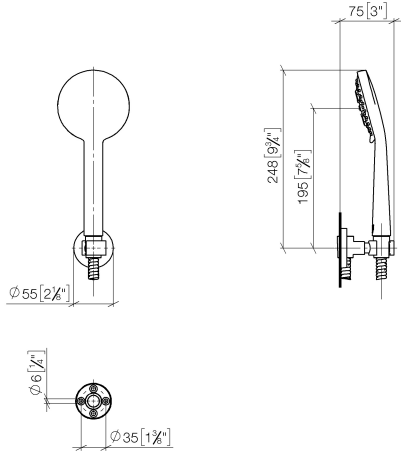

EDITION PRO Hand shower set - Chrome

27 805 626

- spray head Ø 100mm
- three settings: normal flow, soft flow, massage flow
- with anti-scale system
- metal shower hose 1250mm with integrated anti-twist protection
- shower holder rosette Ø 55mm
- max. flow 15 l/min
- WRAS 2304001

	Chrome	27 805 626-00
	Matte Black	27 805 626-33
	Brushed Chrome	27 805 626-93

EDITION PRO Hand shower set - Chrome

27 805 626

mm [inches]

Flow rate chart

Codes & Standards

DIN 4109

ISO 3822

Scottish Water
Byelaws

UK Water Supply
Regulations

Ü-Zeichen

EDITION PRO Hand shower set - Chrome

27 805 626

Certificates

WRAS_2304

LGA_29

LGA_29

EDITION PRO Hand shower set - Chrome

27 805 626

Parts for other
finishes can be found
here: [Matte Black](#)

EDITION PRO Hand shower set - Chrome

27 805 626

Spare parts list

No.	Item Number	Name	Quantity used	Delivery time
	28 018 626-00	EDITION PRO Hand shower - Chrome	3	10