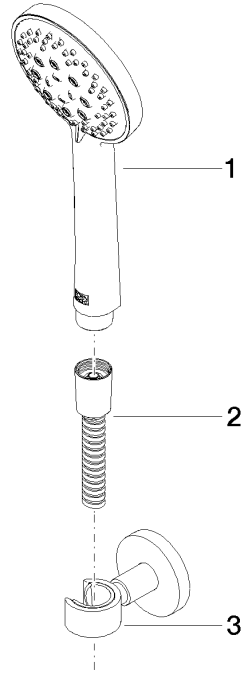

EDITION PRO Hand shower set - Chrome

27 805 626

- spray head Ø 100mm
- three settings: normal flow, soft flow, massage flow
- with anti-scale system
- metal shower hose 1250mm with integrated anti-twist protection
- shower holder rosette Ø 55mm
- max. flow 15 l/min
- WRAS 2304001

	Chrome	27 805 626-00
	Matte Black	27 805 626-33
	Brushed Chrome	27 805 626-93

EDITION PRO Hand shower set - Chrome

27 805 626

mm [inches]

Flow rate chart

Codes & Standards

DIN 4109

ISO 3822

Scottish Water
Byelaws

UK Water Supply
Regulations

Ü-Zeichen

EDITION PRO Hand shower set - Chrome

27 805 626

Certificates

WRAS_2304

LGA_29

LGA_29

EDITION PRO Hand shower set - Chrome

27 805 626

Parts for other
finishes can be found
here: [Matte Black](#)

EDITION PRO Hand shower set - Chrome

27 805 626

Spare parts list

No.	Item Number	Name	Quantity used	Delivery time
	28 018 626-00	EDITION PRO Hand shower - Chrome	3	10